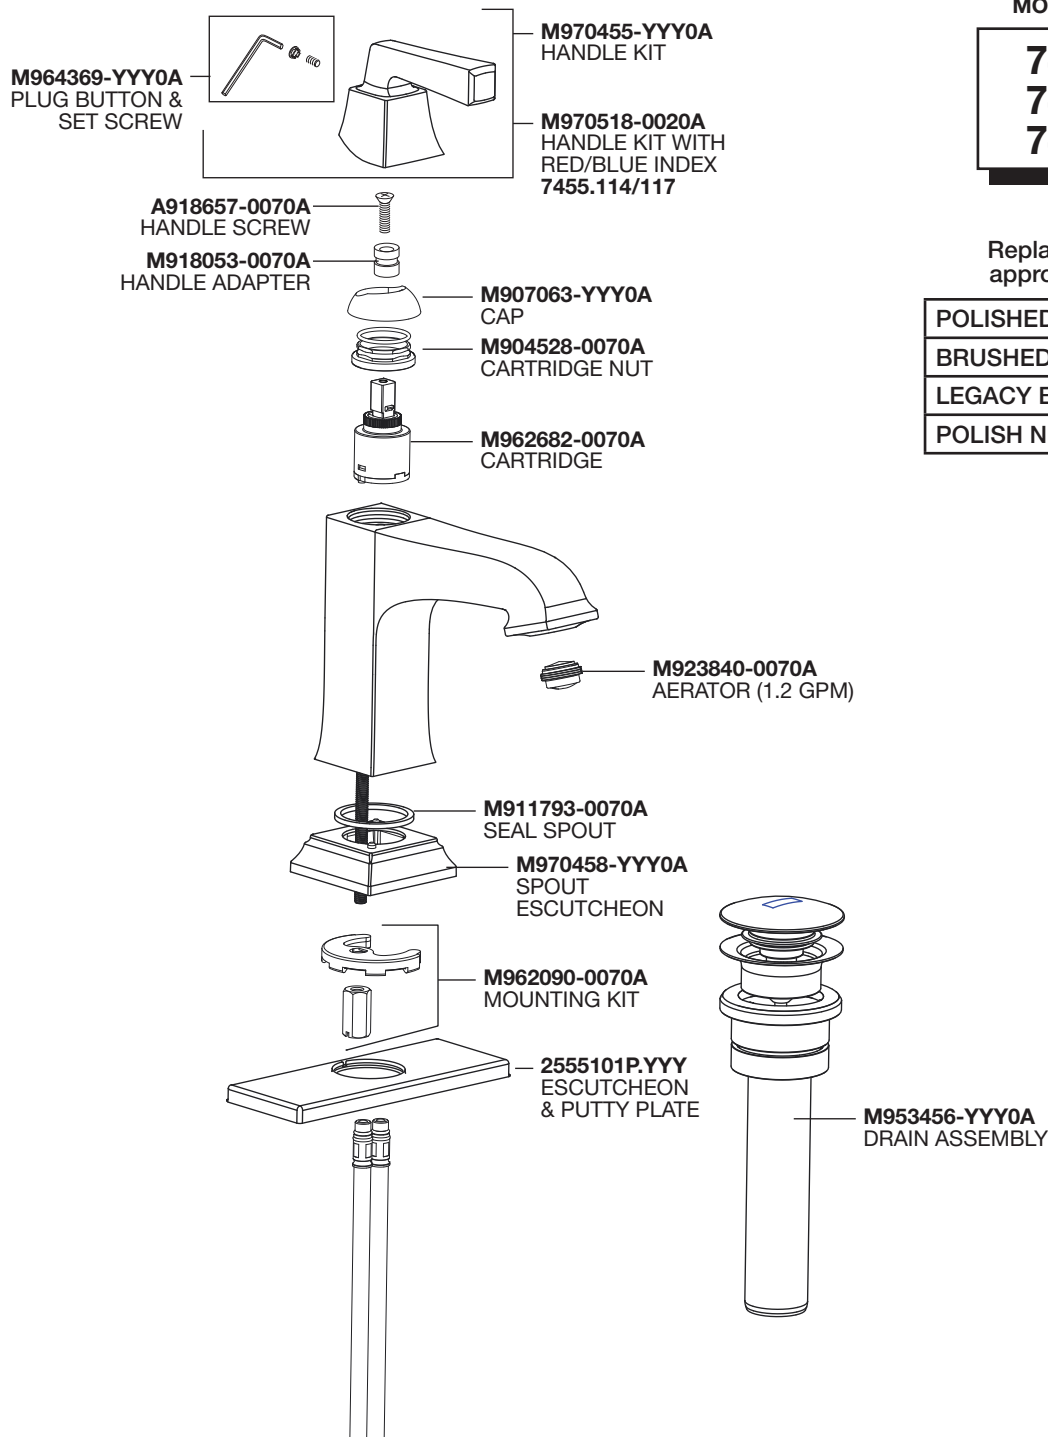

American Standard

Town Square® S Monoblock Lavatory Faucet With Push Drain

MODEL NUMBERS

7455.107
7455.114
7455.117

Replace the "YYY" with appropriate finish code

POLISHED CHROME	002
BRUSHED NICKEL	295
LEGACY BRONZE	278
POLISH NICKEL	013