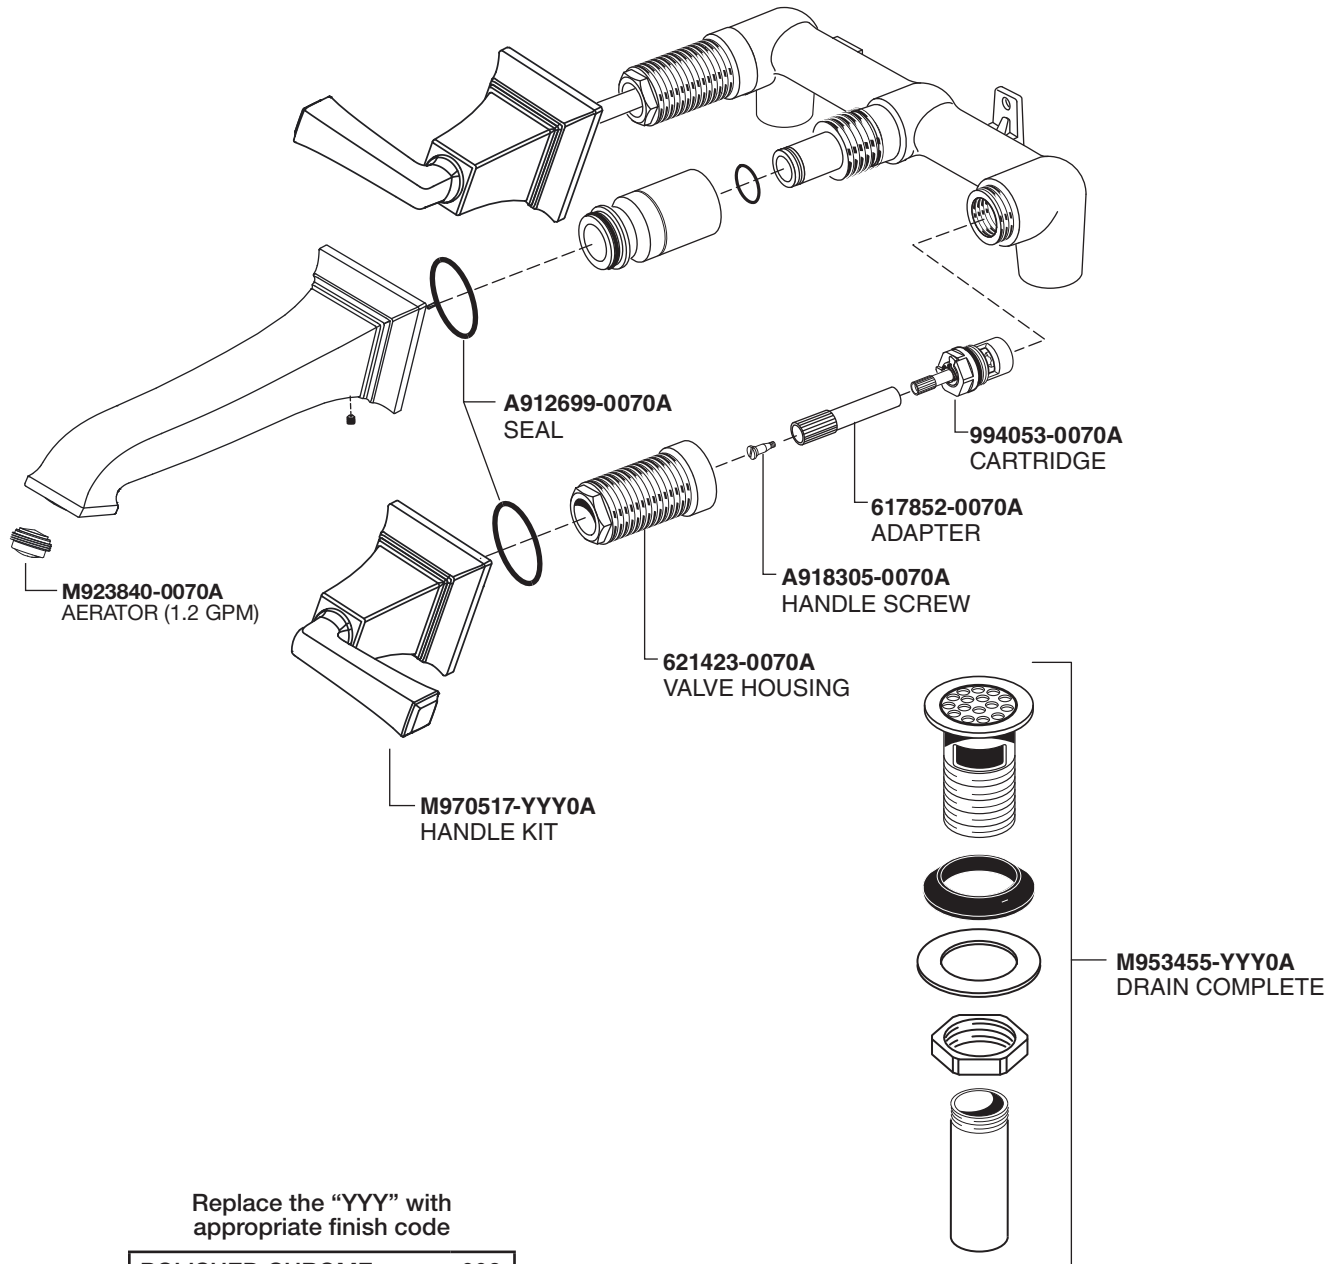

American Standard

Town Square® S Wall Mount Faucet

MODEL NUMBER

7455451

Replace the "YYY" with appropriate finish code

POLISHED CHROME	002
POLISHED NICKEL	013
LEGACY BRONZE	278
SATIN NICKEL	295

HOT LINE FOR HELP