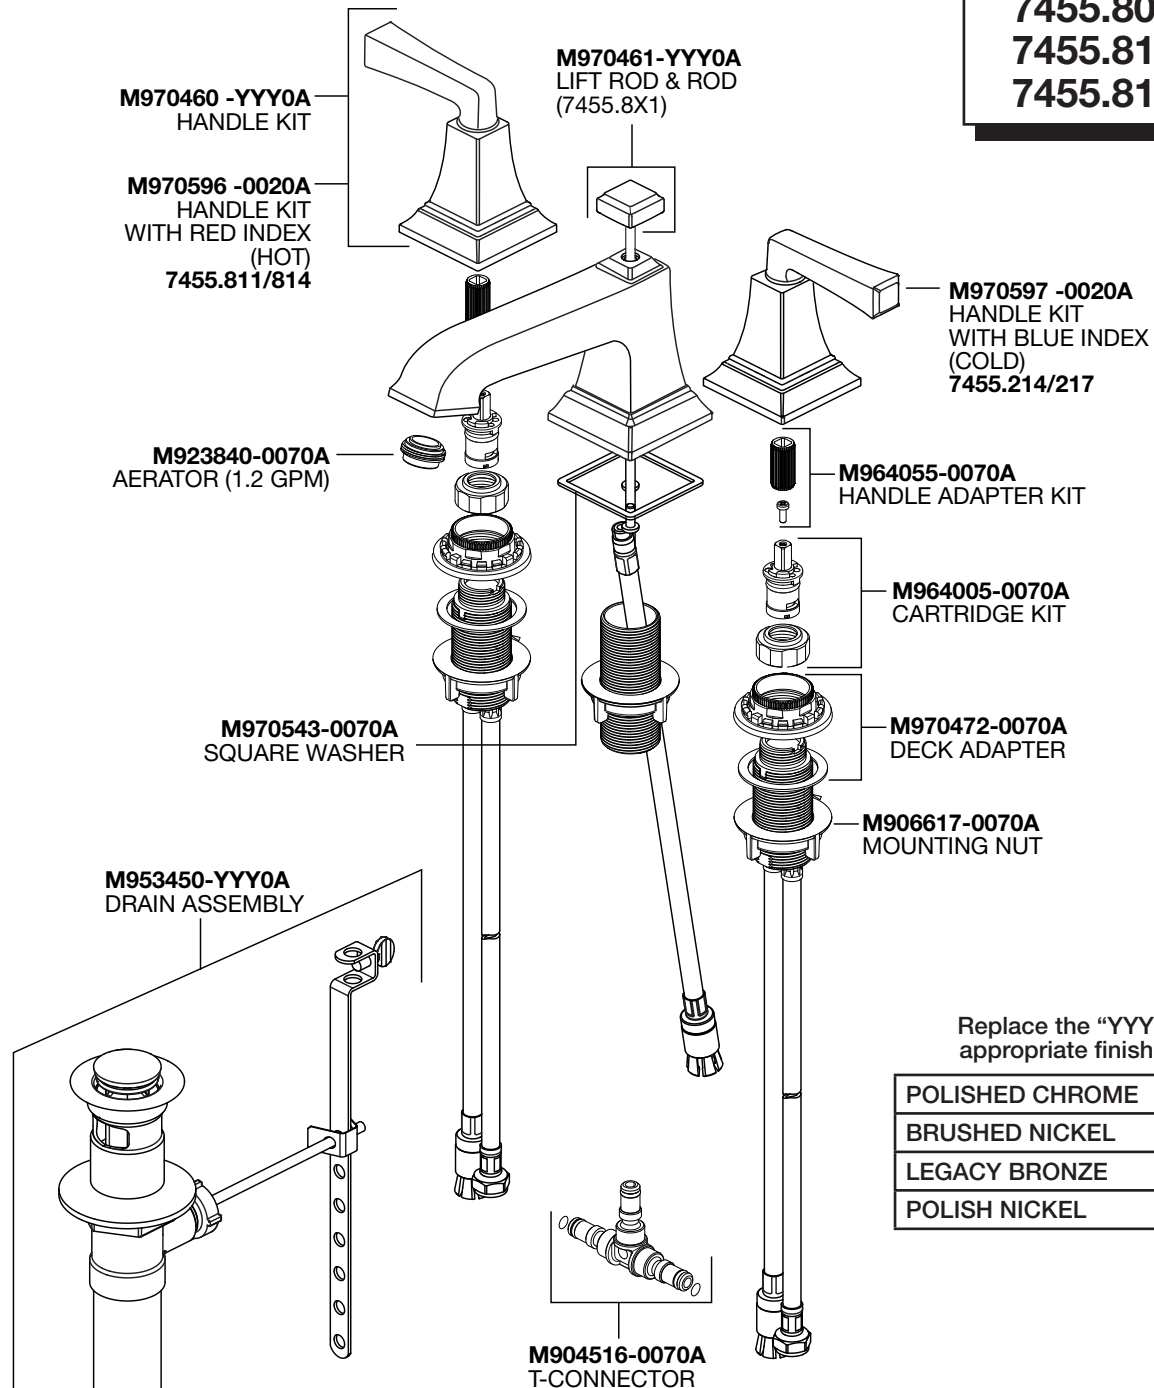

## Town Square® S Dual Control Widespread Lavatory Faucet

MODEL NUMBERS

**7455.801**  
**7455.811**  
**7455.814**

Replace the "YYY" with appropriate finish code

POLISHED CHROME	002
BRUSHED NICKEL	295
LEGACY BRONZE	278
POLISH NICKEL	013