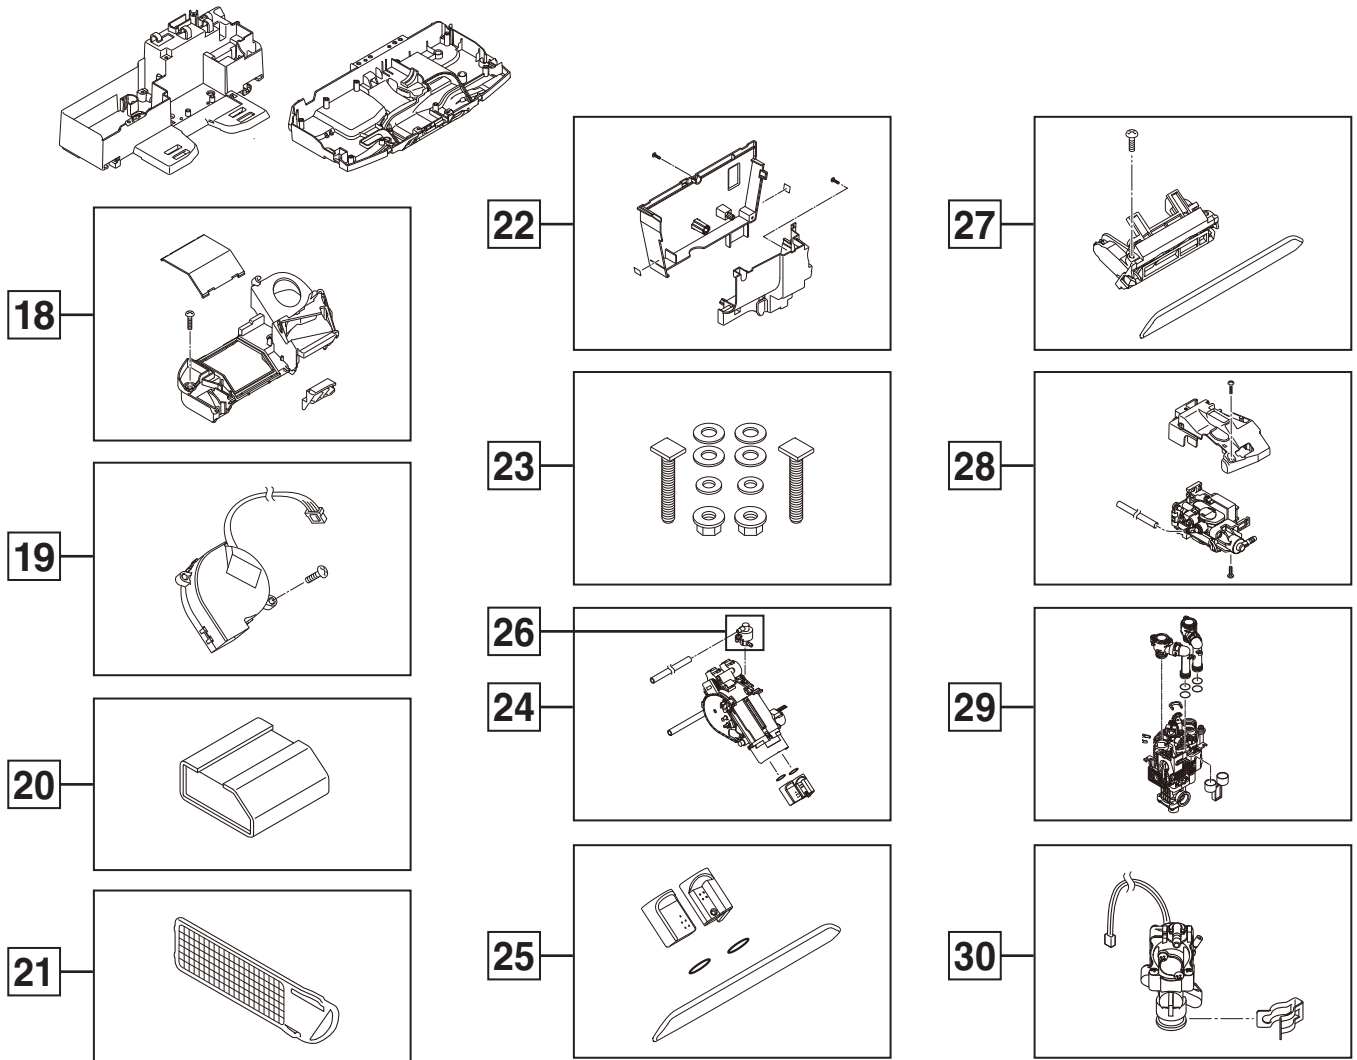

NO.	DESCRIPTION	REPAIR PART #	WHO CAN BUY? Customer or Maintenance
1	Remote control	760389-201.0070A	Maintenance/Customer
2	Flat bidet shield	760351-200.0070A	Maintenance/Customer
3	Seat lid	760358-401.2910A	Maintenance/Customer
4	WC seat	760359-401.2910A	Maintenance
5	WC seat rubber foot	760360-101.0070A	Maintenance/Customer
6	Power plug	760366-201.0070A	Maintenance
7	Side cover kit	760367-201.2910A	Maintenance/Customer

13

14

15

16

17

8

10

9

11

NO.	DESCRIPTION	REPAIR PART #	WHO CAN BUY? Customer or Maintenance
8	Upper body sensor kit	760361-201.0070A	Maintenance
9	Lower body sensor kit	760362-201.0070A	Maintenance
10	Flush button & Securing ring	760363-201.0070A	Maintenance
11	Auto open-close kit	760364-201.0070A	Maintenance
12	Auto open close lid and seat housing	760365-201.0070A	Maintenance
13	PCB AC board	760368-201.0070A	Maintenance
14	PCB DC board	760369-201.0070A	Maintenance
15	Night Light internal	760370-201.0070A	Maintenance
16	Dryer unit	760371-201.0070A	Maintenance
17	Dryer air shutter	760372-101.0070A	Maintenance/Customer

NO.	DESCRIPTION	REPAIR PART #	WHO CAN BUY? Customer or Maintenance
31	Water supply hose - 410 mm	760385-401.0070A	Maintenance/Customer
32	Water supply hose - 650 mm	760385-402.0070A	Maintenance/Customer
33	Hose Clip for seat unit connection	760386-101.0070A	Maintenance/Customer
34	Hose Clip for T-valve connection	760261-200.0070A	Maintenance/Customer
35	Shutoff valve	760388-201.0070A	Maintenance/Customer
36	Drain socket	760390-401.0070A	Maintenance/Customer
37	Floor securing member and adhesive	760391-101.0070A	Maintenance/Customer
38	Floor fixing screw for bowls	760392-101.0070A	Maintenance/Customer
39	Resin plug set (6 plugs)	760393-101.0070A	Maintenance/Customer
40	Floor fixing screw for floor securing member and drain socket	760394-101.0070A	Maintenance/Customer