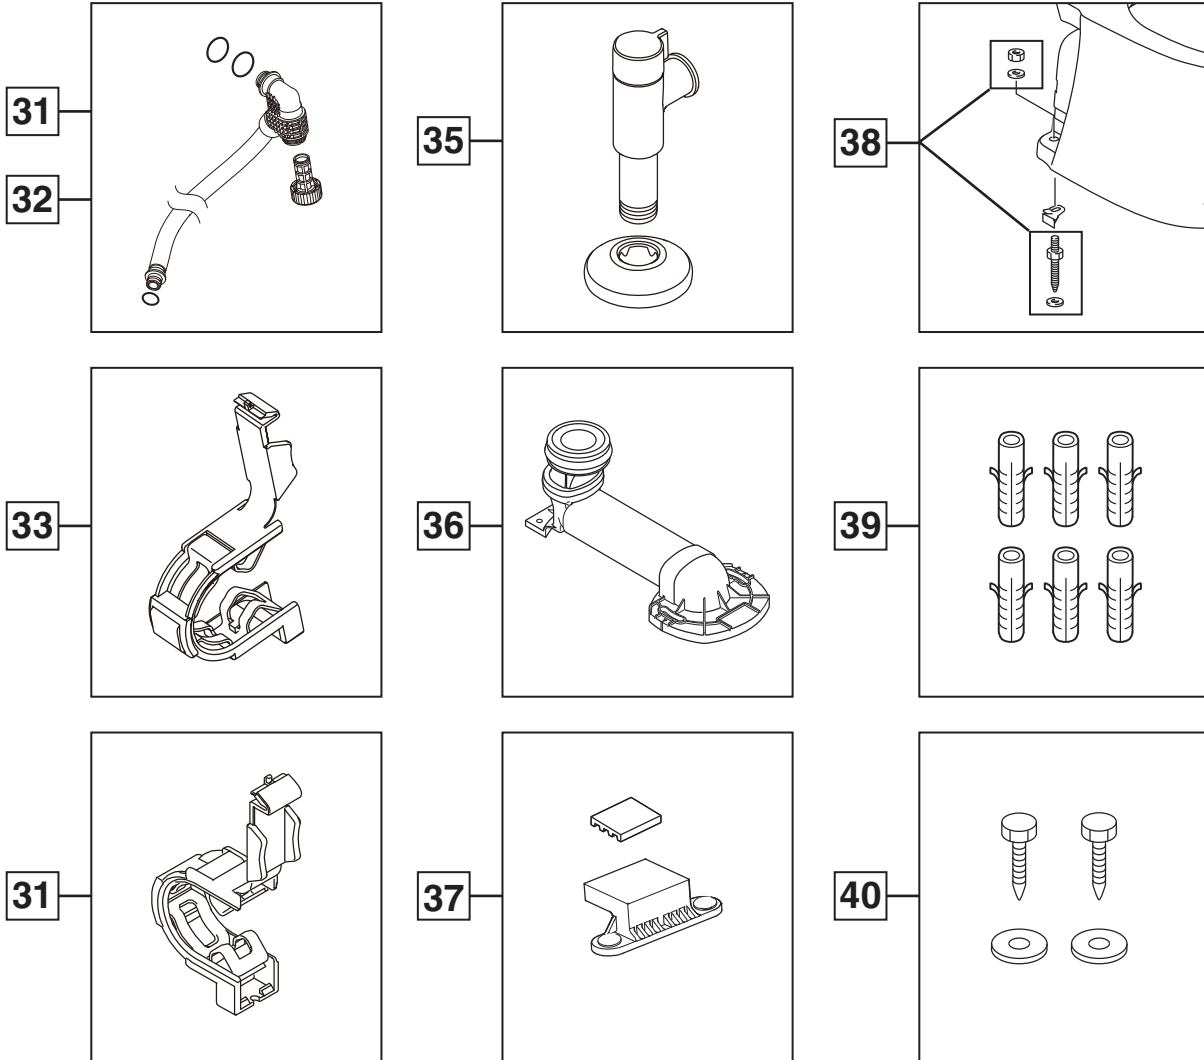

NO.	DESCRIPTION	REPAIR PART #	WHO CAN BUY? Customer or Maintenance
1	Remote control	760389-201.0070A	Maintenance/Customer
2	Flat bidet shield	760351-200.0070A	Maintenance/Customer
3	Seat lid	760358-401.2910A	Maintenance/Customer
4	WC seat	760359-401.2910A	Maintenance
5	WC seat rubber foot	760360-101.0070A	Maintenance/Customer
6	Power plug	760366-201.0070A	Maintenance
7	Side cover kit	760367-201.2910A	Maintenance/Customer

11

NO.	DESCRIPTION	REPAIR PART #	WHO CAN BUY? Customer or Maintenance
8	Upper body sensor kit	760361-201.0070A	Maintenance
9	Lower body sensor kit	760362-201.0070A	Maintenance
10	Flush button & Securing ring	760363-201.0070A	Maintenance
11	Auto open-close kit	760364-201.0070A	Maintenance
12	Auto open close lid and seat housing	760365-201.0070A	Maintenance
13	PCB AC board	760368-201.0070A	Maintenance
14	PCB DC board	760369-201.0070A	Maintenance
15	Night Light internal	760370-201.0070A	Maintenance
16	Dryer unit	760371-201.0070A	Maintenance
17	Dryer air shutter	760372-101.0070A	Maintenance/Customer

NO.	DESCRIPTION	REPAIR PART #	WHO CAN BUY? Customer or Maintenance
31	Water supply hose - 410 mm	760385-401.0070A	Maintenance/Customer
32	Water supply hose - 650 mm	760385-402.0070A	Maintenance/Customer
33	Hose Clip for seat unit connection	760386-101.0070A	Maintenance/Customer
34	Hose Clip for T-valve connection	760261-200.0070A	Maintenance/Customer
35	Shutoff valve	760388-201.0070A	Maintenance/Customer
36	Drain socket	760390-401.0070A	Maintenance/Customer
37	Floor securing member and adhesive	760391-101.0070A	Maintenance/Customer
38	Floor fixing screw for bowls	760392-101.0070A	Maintenance/Customer
39	Resin plug set (6 plugs)	760393-101.0070A	Maintenance/Customer
40	Floor fixing screw for floor securing member and drain socket	760394-101.0070A	Maintenance/Customer