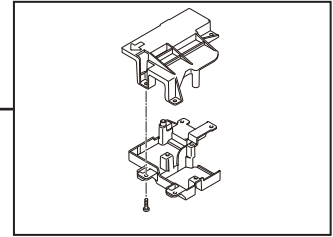

13

14

15

16

17

8

10

9

11

NO.	DESCRIPTION	REPAIR PART #	WHO CAN BUY? Customer or Maintenance
8	Upper body sensor kit	760361-201.0070A	Maintenance
9	Lower body sensor kit	760362-201.0070A	Maintenance
10	Flush button & Securing ring	760363-201.0070A	Maintenance
11	Auto open-close kit	760364-201.0070A	Maintenance
12	Auto open close lid and seat housing	760365-201.0070A	Maintenance
13	PCB AC board	760368-201.0070A	Maintenance
14	PCB DC board	760369-201.0070A	Maintenance
15	Night Light internal	760370-201.0070A	Maintenance
16	Dryer unit	760371-201.0070A	Maintenance
17	Dryer air shutter	760372-101.0070A	Maintenance/Customer