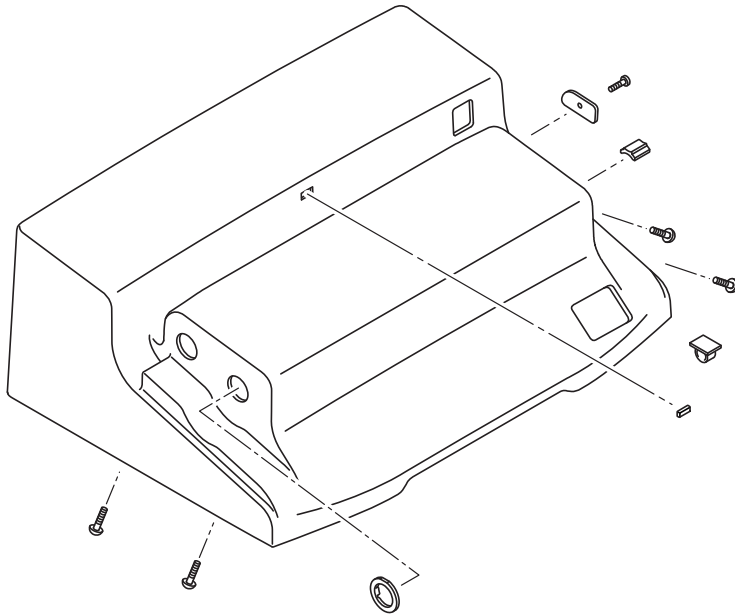

NO.	DESCRIPTION	REPAIR PART #	WHO CAN BUY? Customer or Maintenance
1	Remote control	760389-201.0070A	Maintenance/Customer
2	Flat bidet shield	760351-200.0070A	Maintenance/Customer
3	Seat lid	760358-401.2910A	Maintenance/Customer
4	WC seat	760359-401.2910A	Maintenance
5	WC seat rubber foot	760360-101.0070A	Maintenance/Customer
6	Power plug	760366-201.0070A	Maintenance
7	Side cover kit	760367-201.2910A	Maintenance/Customer