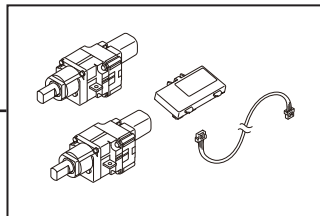

NO.	DESCRIPTION	REPAIR PART #	WHO CAN BUY? Customer or Maintenance
1	Remote control	760389-201.0070A	Maintenance/Customer
2	Flat bidet shield	760351-200.0070A	Maintenance/Customer
3	Seat lid	760358-401.2910A	Maintenance/Customer
4	WC seat	760359-401.2910A	Maintenance
5	WC seat rubber foot	760360-101.0070A	Maintenance/Customer
6	Power plug	760366-201.0070A	Maintenance
7	Side cover kit	760367-201.2910A	Maintenance/Customer

11

NO.	DESCRIPTION	REPAIR PART #	WHO CAN BUY? Customer or Maintenance
8	Upper body sensor kit	760361-201.0070A	Maintenance
9	Lower body sensor kit	760362-201.0070A	Maintenance
10	Flush button & Securing ring	760363-201.0070A	Maintenance
11	Auto open-close kit	760364-201.0070A	Maintenance
12	Auto open close lid and seat housing	760365-201.0070A	Maintenance
13	PCB AC board	760368-201.0070A	Maintenance
14	PCB DC board	760369-201.0070A	Maintenance
15	Night Light internal	760370-201.0070A	Maintenance
16	Dryer unit	760371-201.0070A	Maintenance
17	Dryer air shutter	760372-101.0070A	Maintenance/Customer