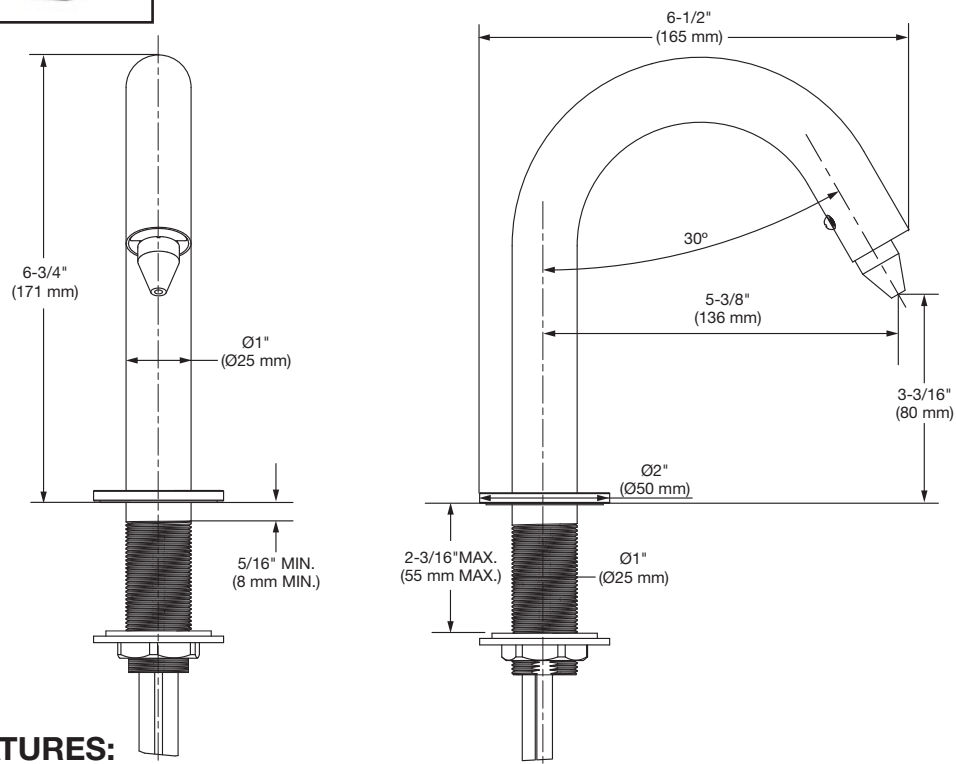

**MODEL NUMBER:**

- ❑ **7770100 Sensor-Operated Soap Dispenser, Battery Powered**
  - Includes 4 D-sized alkaline batteries
  - Battery Life: 100,000 cycles
- ❑ **777B100 Sensor-Operated Soap Dispenser, Base Model**
  - Selectronic AC power kit must be purchased separately

**PRODUCT FEATURES:**

- Touchless Operation limits the spread of germs for a safer restroom
- Deck-mount design with brass spout
- Dispenses universal bulk foam soap
- Waterproof electronics
- Includes 1,800 ml soap bottle with quick disconnect
- Recommended Soap
  - Cleaning Revolution® Foaming Hand Soap
  - GOJO® and Ecolab® foam soap with viscosity between 1 - 20 cps

- Base Model: Option of Plug-In (PK00.PAC) or Hard-Wired AC (PK00.HAC) power kit (sold separately)
  - 1 power kit can operate sensor-operated faucet and soap dispenser
- Portion Control: 4 options to the amount of soap dispensed per activation
  - Maximum of 1,800 portions per 1.8L bottle
- Initialization Mode: Simplifies start-up by pumping soap through system
- Finishes: Polished Chrome (002) and Brushed Nickel PVD (295)

PART OF LIXIL

**SUGGESTED SPECIFICATION**

This touchless soap dispenser shall be sensor-operated to limit the spread of germs. Features brass spout with easily cleanable rubber nozzle and waterproof pump. Adjustable portion control knob allows for 4 options to control the amount of soap dispensed per activation. Soap Dispenser shall be American Standard Model # 777\_100.