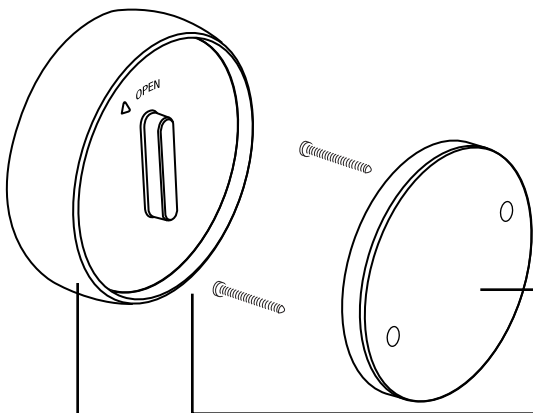

American Standard

SPECTRA+ TOUCH™
Shower Head For all Models

MODEL NUMBER

9035.374

9038.374

M970330-0070A
BATTERY HOLDER

Replace the "YYY" with appropriate finish code

POLISHED CHROME	002
LEGACY BRONZE	278
BRUSHED NICKEL	295
POLISHED NICKEL	013

M970331-YYY0A
REMOTE

M970332-0070A
MOUNTING KIT

M970333-0070A
MOUNTING TAPE

PART OF **LIXIL**

HOT LINE FOR HELP

For toll-free information and answers to your questions, call:
1 (800) 442-1902
Mon. - Fri. 8:00 a.m. to 8:00 p.m. EST
Saturday 10:00 a.m. to 4:00 p.m. EST
IN CANADA 1-800-387-0369
(TORONTO 1-905-306-1093)
Weekdays 8:00 a.m. to 7:00 p.m. EST
IN MEXICO 01-800-839-1200