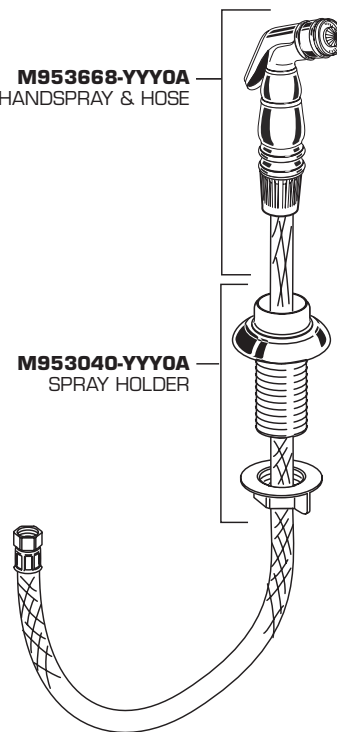

American Standard

**PORTSMOUTH™
DUAL CONTROL HIGH-ARC
KITCHEN FAUCET**

MODEL NUMBER

**4285.551
4285.551F15**

M909610-YYY0A
INDEX BUTTON

918555-0070A
HANDLE SCREW

M909430-YYY0A
HANDLE ASSEMBLY

918049-0070A
ADAPTER

994053-0070A
VALVE

M923057-0070A
PUTTY PLATE

065800-0070A
ATTACHMENT NUT

M964401-YYY0A
SPOUT KIT

**M910260-0070A (2.2 GPM)
M910286-0070A (1.5 GPM)**
AERATOR

M911231-YYY0A
AERATOR RING

SPOUT NUT NOT INCLUDED IN SPOUT KIT

A912621-0070A
O-RING

M953056-0070A
DIVERTER

M953668-YYY0A
HANDSPRAY & HOSE

M953040-YYY0A
SPRAY HOLDER

Replace the YYY with
Appropriate finish code

CHROME	002
STAINLESS STEEL	075
OIL RUBBED BRONZE	224

HOT LINE FOR HELP