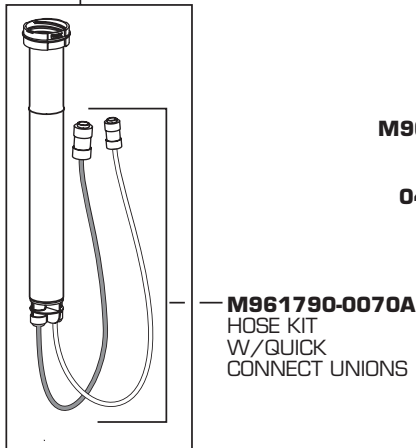

American Standard

MODEL NUMBERS

Models 4665.000.XXX
4665, 4665X (Colors B, Wh, and S)

ClearTap™ KITCHEN FAUCETS

M907760-YYY0A
FILTER CAP

M953895-0070A
CLEARTAP FILTER (F-20)

M961769-0070A
FILTER HOUSING

A954427-0070A
COLLET ASSEMBLY

M961771-0070A
MOUNTING BRACKET

M907765-YYY0A
FILTER HOUSING
ESCUTCHEON

REPLACE THE "YYY" WITH
APPROPRIATE FINISH CODE

CHROME	002
WHITE HEAT	208
BONE	021
SATIN	295

M961760-YYY0A
HANDLE KIT

M961761-0070A
BUTTON AND SCREW KIT