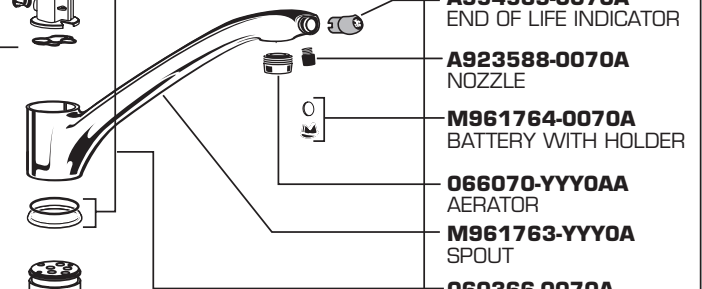

A923583-0070A
SEAL RING

A904664-0070A
MANIFOLD

M961497-YYY0A
SPOUT KIT

A954589-0070A
END OF LIFE INDICATOR

A923588-0070A
NOZZLE

M961764-0070A
BATTERY WITH HOLDER

066070-YYY0AA
AERATOR

M961763-YYY0A
SPOUT

060366-0070A
SPOUT SEAL KIT