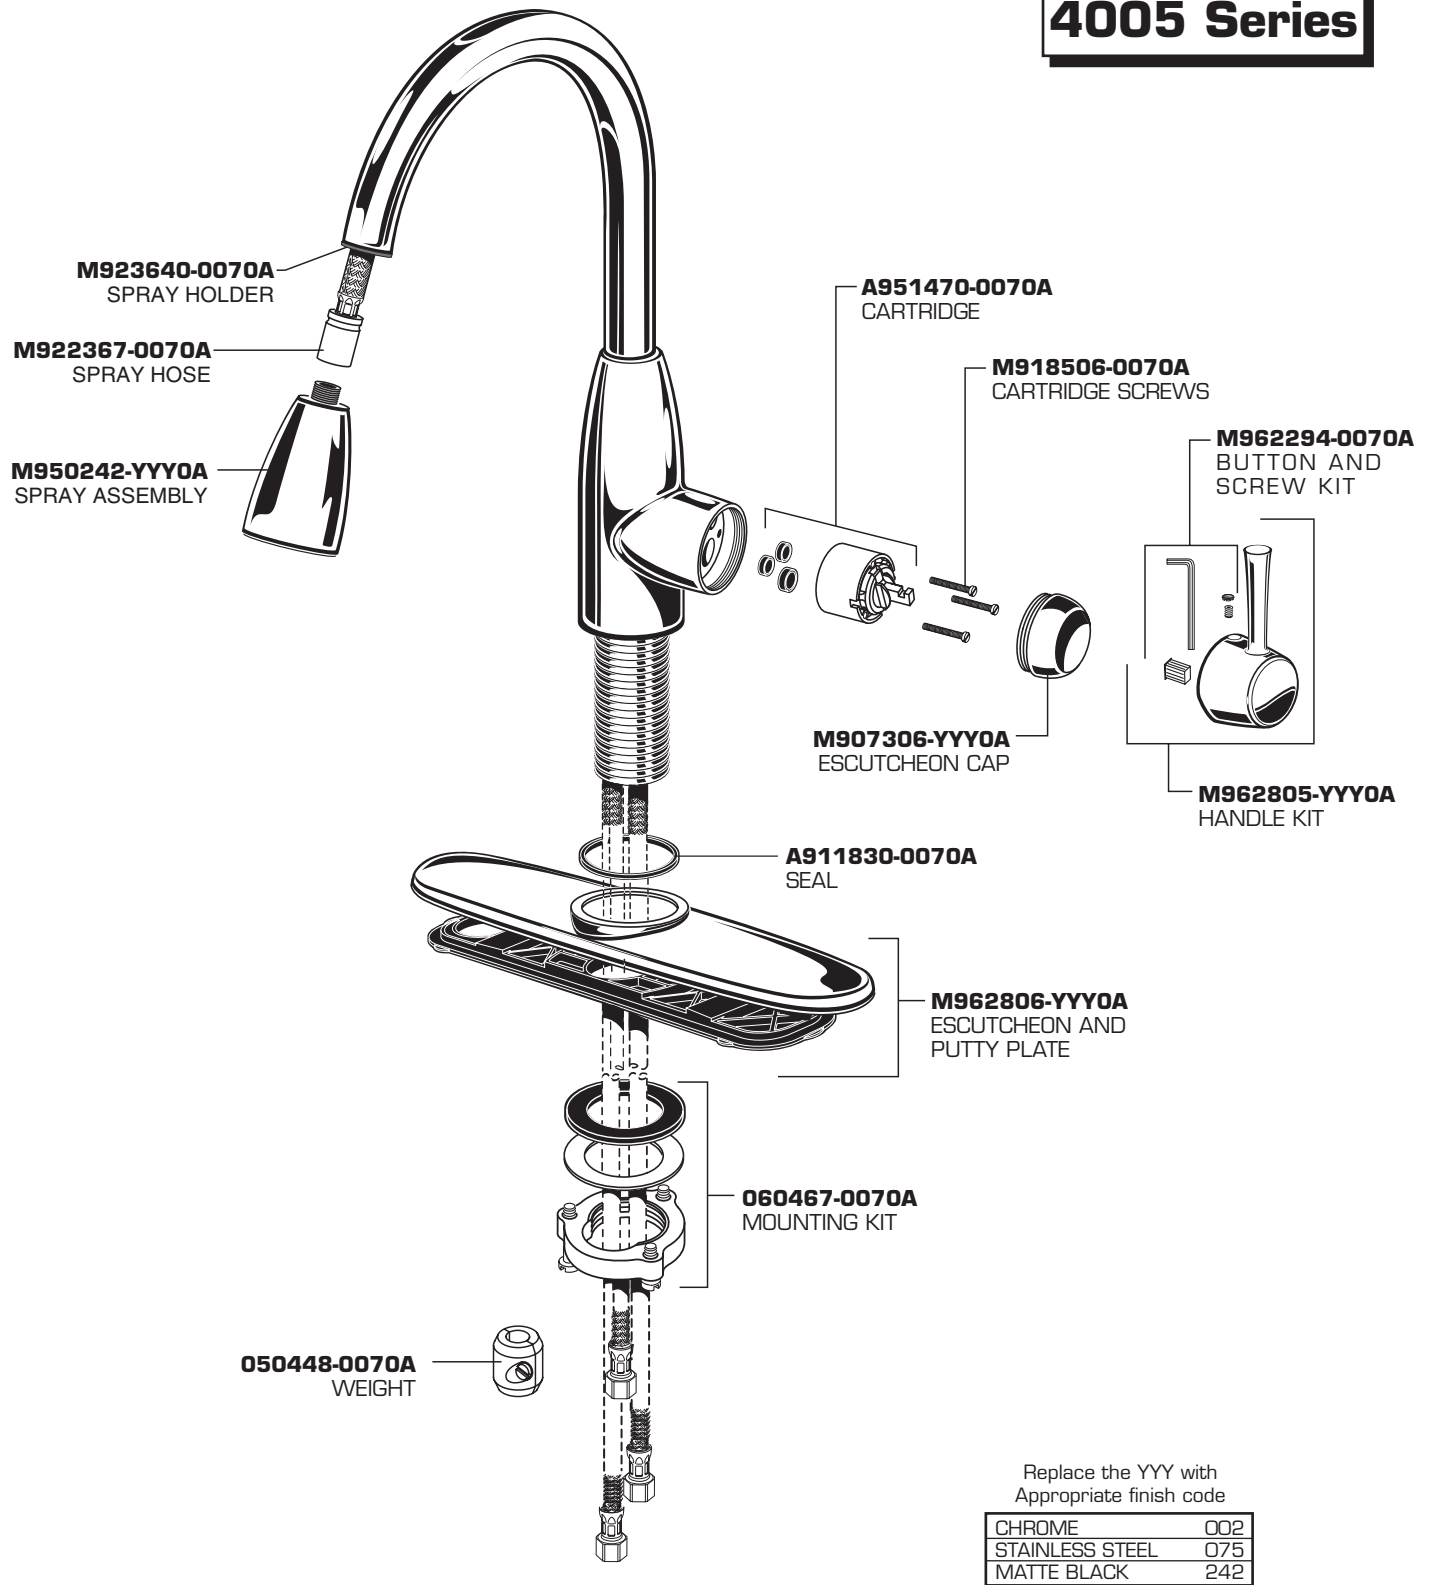

American Standard

FAIRBURY
SINGLE CONTROL KITCHEN
PULL-DOWN FAUCET
 MODEL NUMBERS

4005 Series

Replace the YYY with
 Appropriate finish code

CHROME	002
STAINLESS STEEL	075
MATTE BLACK	242

HOT LINE FOR HELP

For toll-free information and answers to your questions, call:
 1-800-442-1902
 Weekdays 8:00 a.m. to 6:00 p.m. EST
 IN CANADA 1-800-387-0369 (TORONTO 1-905-306-1093)
 Weekdays 8:00 a.m. to 7:00 p.m. EST
 IN MEXICO 01-800-839-1200