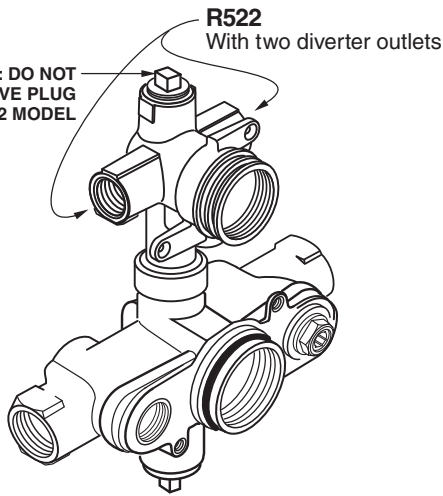

American Standard

CENTRAL THERMOSTAT WITH BUILT-IN DIVERTER

MODEL NUMBER

R522 R523

WARNING: DO NOT REMOVE PLUG FOR R522 MODEL

M951480-0070A
2-WAY DIVERTER
M951475 -0070A
3-WAY DIVERTER

M907311-0070A
FIXATION NUT

A923348-0070A
HANDLE ADAPTER

953950-0070A
CHECK STOP (COLD BLUE)

A955585-0070A
THERMOSTAT CARTRIDGE

953963-0070A
HANDLE EXTENSION

953951-0070A
CHECK STOP (HOT RED)

912647-0070A
O-RING

953957-0070A
TEMPERATURE CALIBRATION UNIT