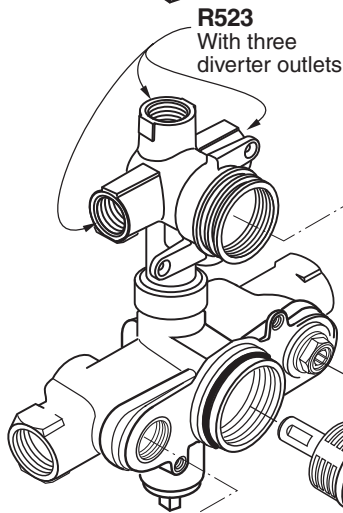

American Standard

CENTRAL THERMOSTAT WITH BUILT-IN DIVERTER

MODEL NUMBER

R522 R523

WARNING: DO NOT REMOVE PLUG FOR R522 MODEL

M951480-0070A
2-WAY DIVERTER
M951475 -0070A
3-WAY DIVERTER

M907311-0070A
FIXATION NUT

A923348-0070A
HANDLE ADAPTER

953950-0070A
CHECK STOP (COLD BLUE)

A955585-0070A
THERMOSTAT CARTRIDGE

953963-0070A
HANDLE EXTENSION

953951-0070A
CHECK STOP (HOT RED)

912647-0070A
O-RING

953957-0070A
TEMPERATURE CALIBRATION UNIT