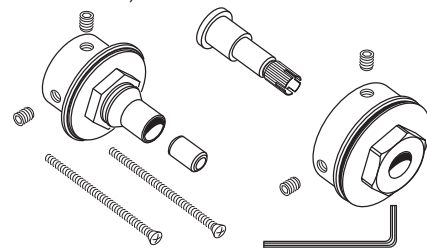

American Standard

CENTRAL THERMOSTAT WITH BUILT-IN DIVERTER

MODEL NUMBER

R522 R523

WARNING: DO NOT REMOVE PLUG FOR R522 MODEL

M951480-0070A
2-WAY DIVERTER
M951475 -0070A
3-WAY DIVERTER

M907311-0070A
FIXATION NUT

A923348-0070A
HANDLE ADAPTER

953950-0070A
CHECK STOP (COLD BLUE)

A955585-0070A
THERMOSTAT CARTRIDGE

953963-0070A
HANDLE EXTENSION

953951-0070A
CHECK STOP (HOT RED)

912647-0070A
O-RING

953957-0070A
TEMPERATURE CALIBRATION UNIT

963434-YYY0A DEEP ROUGH KIT
(SOLD SEPARATELY)

HOT LINE FOR HELP

For toll-free information and answers to your questions, call:

1 (800) 442-1902

Mon. - Fri. 8:00 a.m. to 8:00 p.m. EST

Saturday 10:00 a.m. to 4:00 p.m. EST