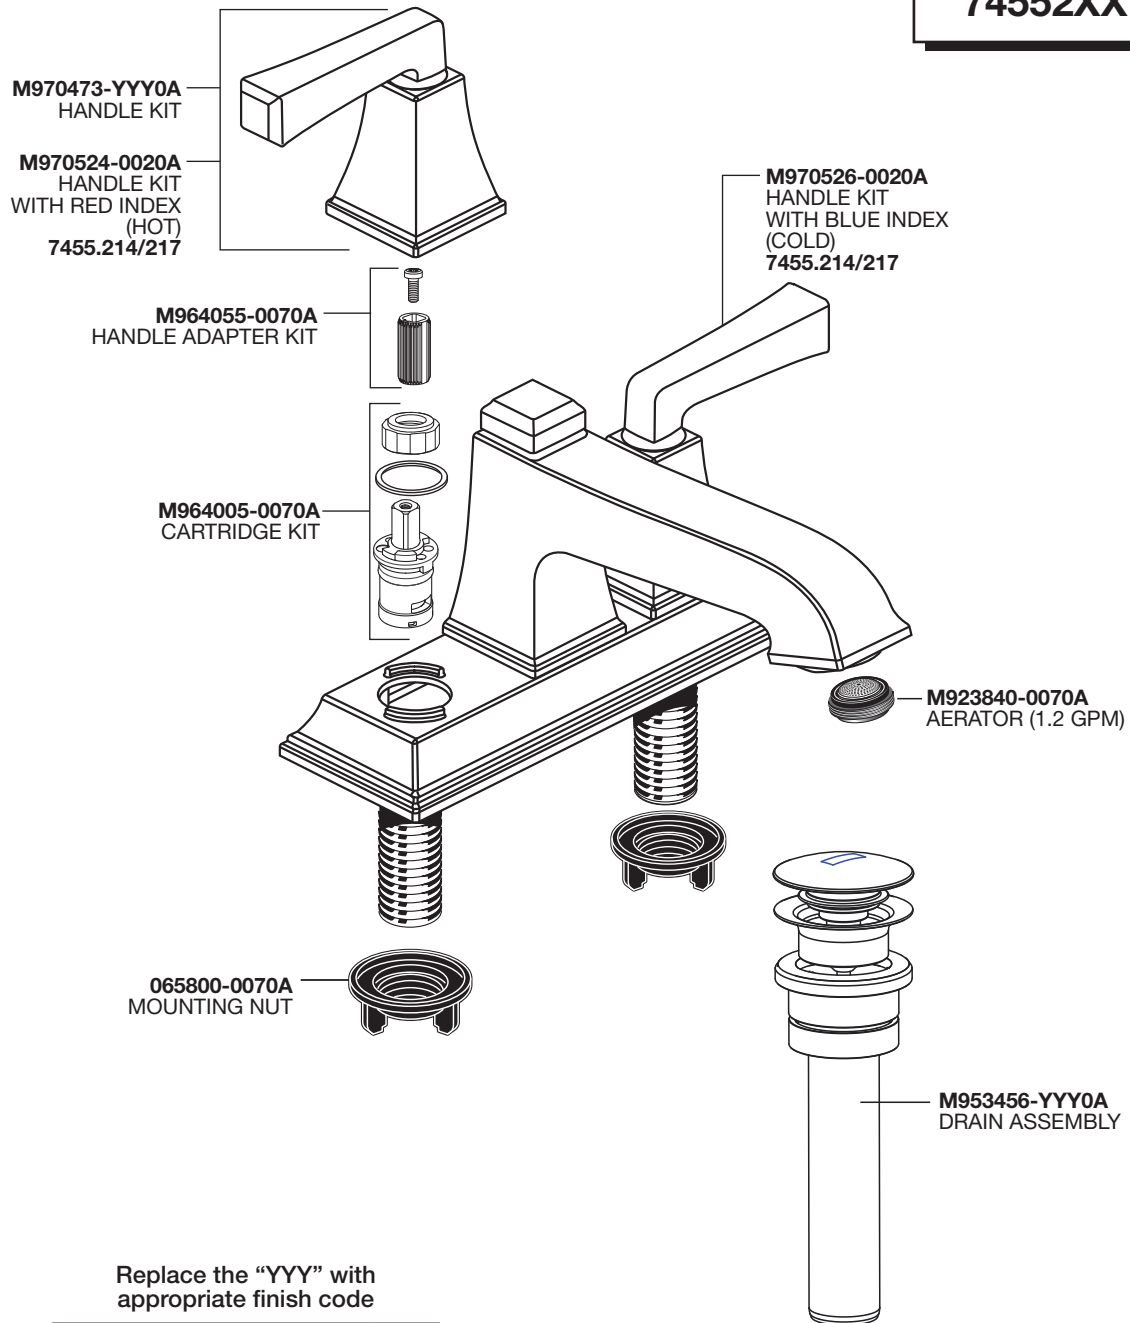

## Town Square® S Centerset Lavatory Faucet

MODEL NUMBER

**74552XX**

Replace the "YYY" with appropriate finish code

POLISHED CHROME	002
POLISHED NICKEL	013
LEGACY BRONZE	278
BRUSHED NICKEL	295