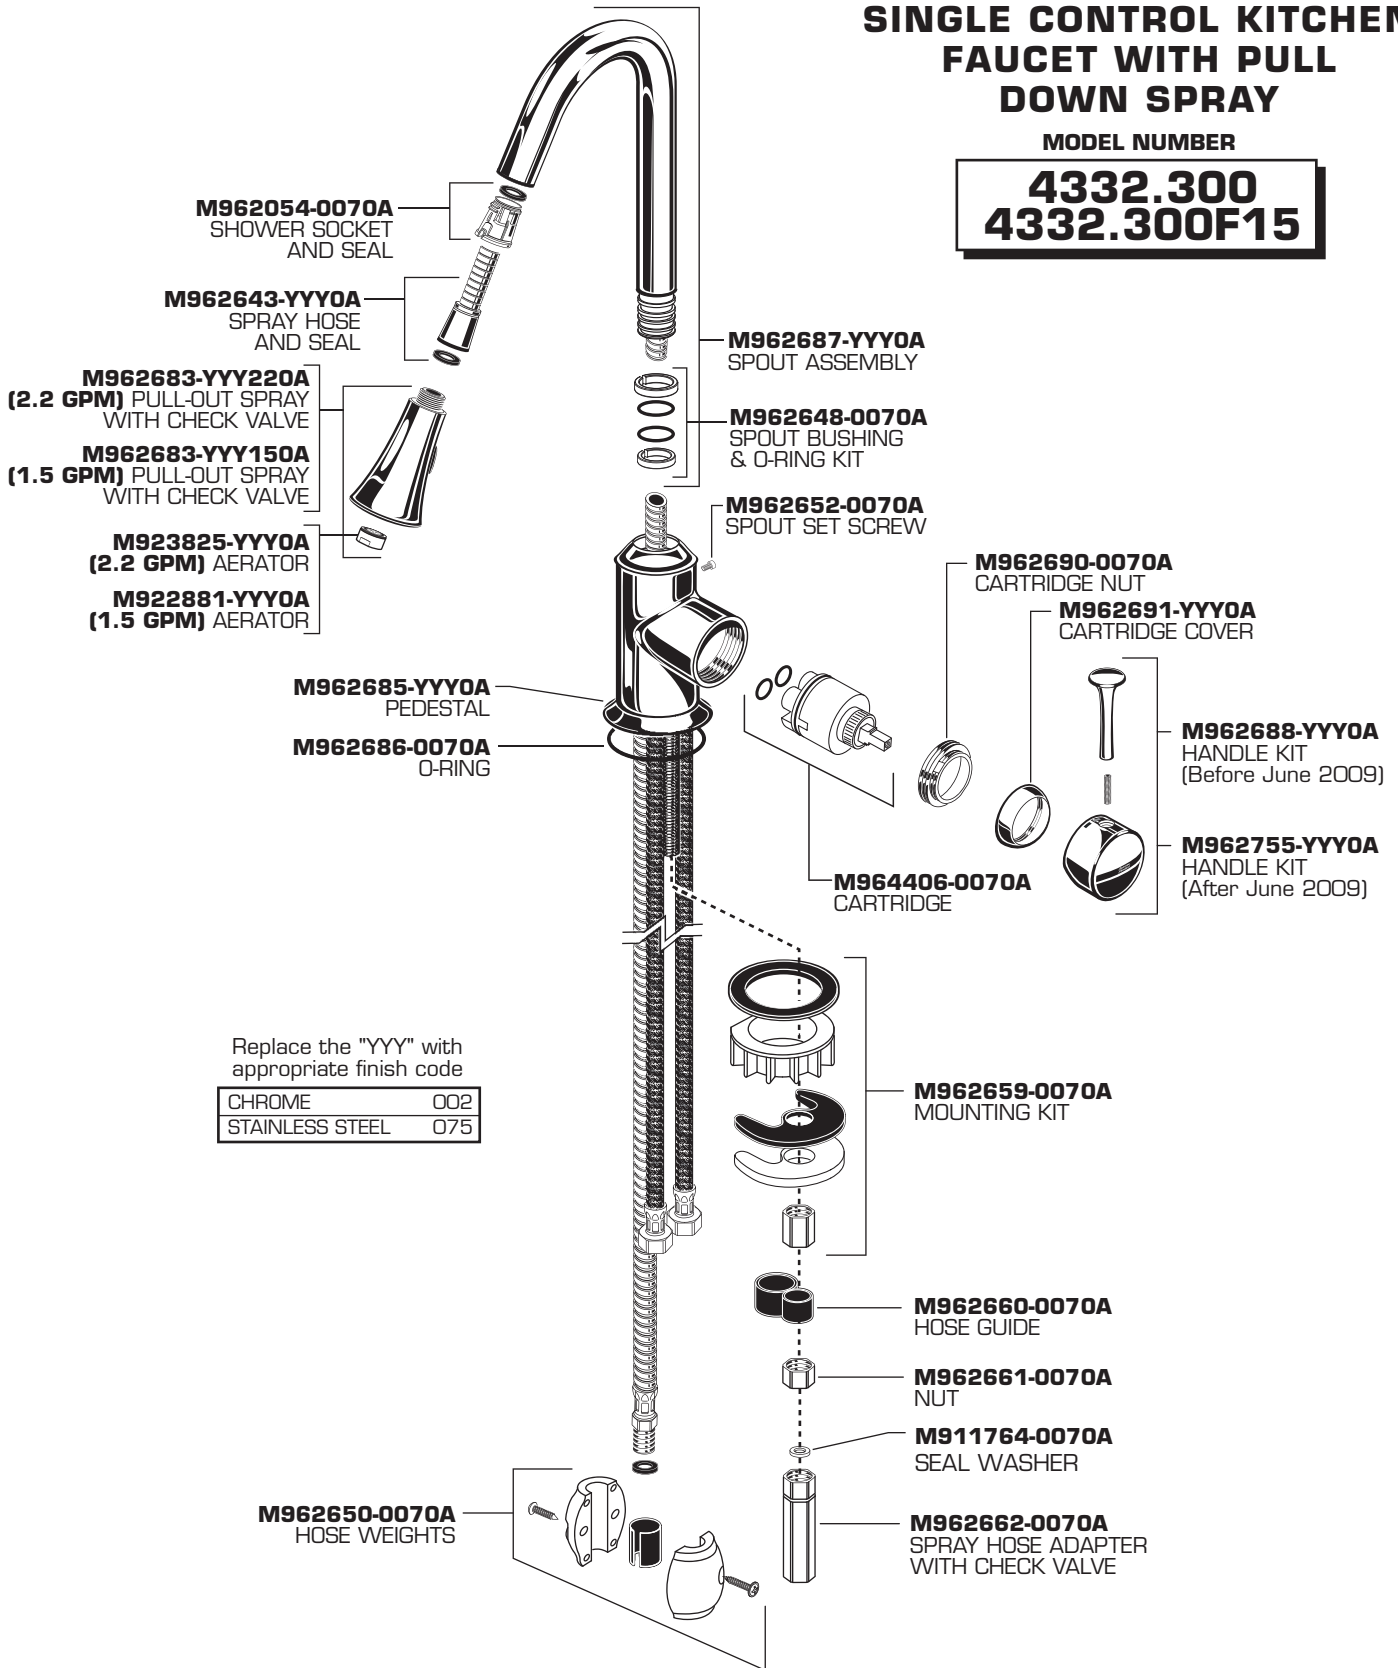

**PEKOE® PULL DOWN
SINGLE CONTROL KITCHEN
FAUCET WITH PULL
DOWN SPRAY**

MODEL NUMBER

**4332.300
4332.300F15**

Replace the "YYY" with appropriate finish code

CHROME	002
STAINLESS STEEL	075

HOT LINE FOR HELP
For toll-free information and answers to your questions, call:
1 (800) 442-1902
Weekdays 8:00 a.m. to 6:00 p.m. EST
IN CANADA 1-800-387-0369 (TORONTO 1-905-306-1093)
Weekdays 8:00 a.m. to 7:00 p.m. EST
IN MEXICO 01-800-839-1200