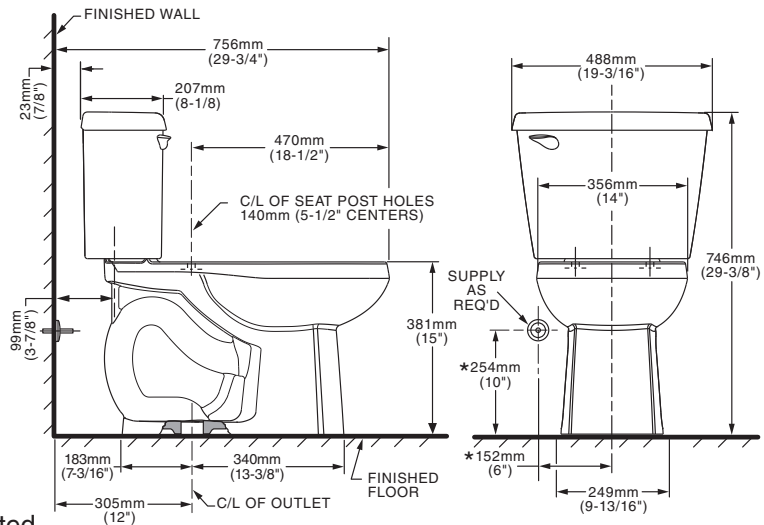

COLONY® ELONGATED 12" ROUGH TOILET

221CA.004

- Vitreous china
- Low consumption (6.0 Lpf/1.6 gpf)
- PowerWash® rim scrubs bowl with each flush
- Includes color match bowl caps
- 2" flush valve
- 2" trapway
- 12" (305mm) rough-in
- Generous 9" x 8" water surface area
- Color matched trip lever is supplied
- 2 year warranty

221CA.005 Same as above except with trip lever on right side

3251C.101 Elongated Bowl

4192A.004 Tank

Nominal Dimensions:

756 x 488 x 746mm
 (29-3/4" x 19-3/16" x 29-3/8")

Fixture only, seat and supply sold separately

- ASME A112.19.2-2008/CSA B45.1-08 for Vitreous China Fixtures

NOTES:
 THIS TOILET IS DESIGNED TO ROUGH-IN AT A MINIMUM DIMENSION OF 305MM (12") FROM FINISHED WALL TO C/L OF OUTLET. SUPPLY NOT INCLUDED WITH FIXTURE AND MUST BE ORDERED SEPARATELY. * DIMENSION SHOWN FOR LOCATION OF SUPPLY IS SUGGESTED.

To Be Specified:

- Color: White Bone Linen
- Seat: American Standard #5324.019 "Rise and Shine" solid plastic closed front elongated seat with cover
- Supply with stop: