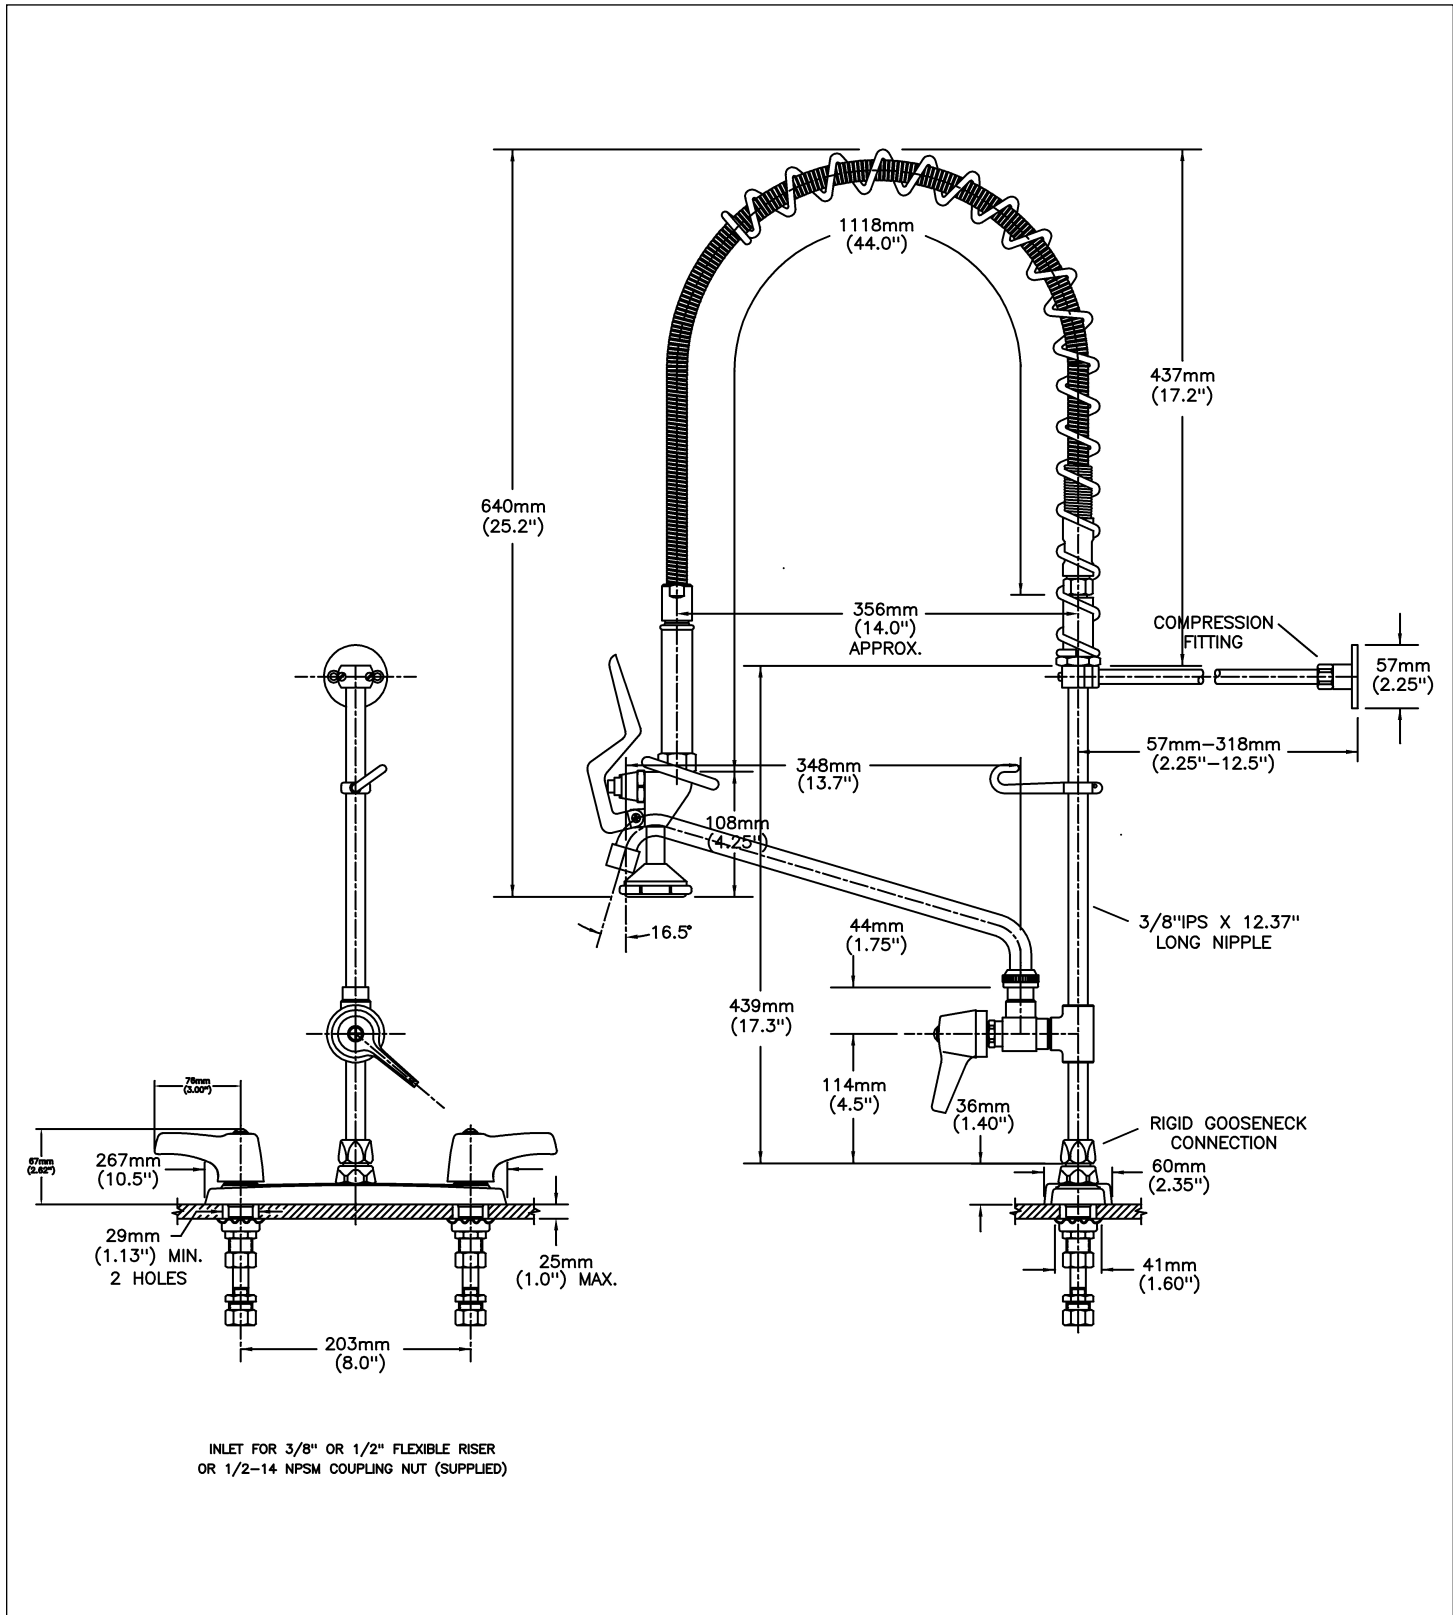

Pre-Rinse Faucets

CER-TECK® 203mm (8") Center Deckmount Base Faucet

Model No: 55C1283-S8

COMPLIES WITH:

- CSA certified.
- Complies to ASME A112.18.1/CSA B125.1
- Energy Saver Spray certified to ASTM F2324-03 in accordance with the Energy Policy Act of 2005
- Verified compliant with 0.25% weighted average Pb content regulations
- ♿ Indicates compliance to ICC/ANSI A117.1
- (Contact Delta Representative for State and/or Local Approvals)

NOTES:

Verified compliant with 0.25% weighted average Pb content regulations

SPECIFICATION:

- 203mm(8") center two handle DECKMOUNT pre-rinse faucet
- Cast brass body
- Inlet check tails to prevent crossflow
- Polish chrome plated finish
- CER-TECK® ceramic structures
- Both standard 1.6 USGPM & Energy Saver 1.2 USGPM @ 60 PSI pre-rinse spray outlets included
- Spout: S8 - 356mm (14") Tubular Swing Spout(S8)
- Handle#: 3 - 76 mm (3") Lever Blade Handles-ADA Compliant-Metal-Color indexed-Vandal Resistant screws
- Self Close Pre-Rinse Spray with spring loaded stainless steel hose, add-on faucet with standard 8" tubular spout and 1.5 USGPM (5.7 L/min) aerator

OPERATION:

- Not Available

(Dimensional drawing on following page)

Delta reserves the right (1) to make changes to specifications and materials, and (2) to change or discontinue models, both without notice or obligation. Dimensions are for reference. Measurement may vary plus or minus 6mm(0.25"). Mounting locations are suggested only. Check with local codes for requirements in your area. This spec was produced September 20, 2017.

Delta reserves the right (1) to make changes to specifications and materials, and (2) to change or discontinue models, both without notice or obligation. Dimensions are for reference. Measurement may vary plus or minus 6mm(0.25"). Mounting locations are suggested only. Check with local codes for requirements in your area. This spec was produced September 20, 2017.