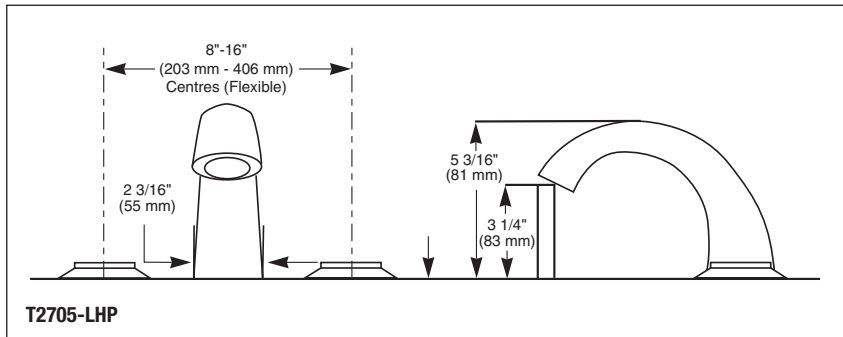

## ROMAN TUB/ WHIRLPOOL FAUCET TRIM

- Two Handle Roman Tub Faucet
- Complete Trim
- 3 Hole Installation (T2705-LHP)
- 4 Hole Installation (T4716-LHP)
- Rough-In Kit Must be Ordered to Complete Installation

### STANDARD SPECIFICATIONS:

- Trim Only for two handle Roman Tub faucet for concealed mounting.
- 7 1/2" (191 mm) long, 5 3/16" (132 mm) high slip-on rigid spout.
- LHP – Less Handles Program.
- Temperature and volume controlled with handles.
- Rough-in kit must also be ordered to complete installation. There are separate installation sheets on each rough-in kit if more details are required.
- Handshower includes double check valves for backflow prevention.