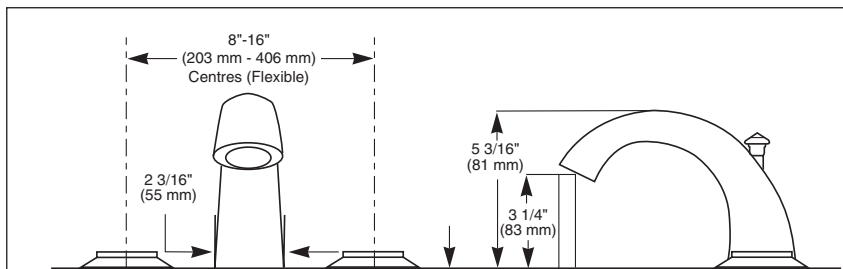

## ROMAN TUB/ WHIRLPOOL FAUCET TRIM

- Two Handle Roman Tub Faucet
- Complete Trim
- 3 Hole Installation (T2705-LHP)
- 4 Hole Installation (T4716-LHP)
- Rough-In Kit Must be Ordered to Complete Installation

### STANDARD SPECIFICATIONS:

- Trim Only for two handle Roman Tub faucet for concealed mounting.
- 7 1/2" (191 mm) long, 5 3/16" (132 mm) high slip-on rigid spout.
- LHP – Less Handles Program.
- Temperature and volume controlled with handles.
- Rough-in kit must also be ordered to complete installation. There are separate installation sheets on each rough-in kit if more details are required.
- Handshower includes double check valves for backflow prevention.