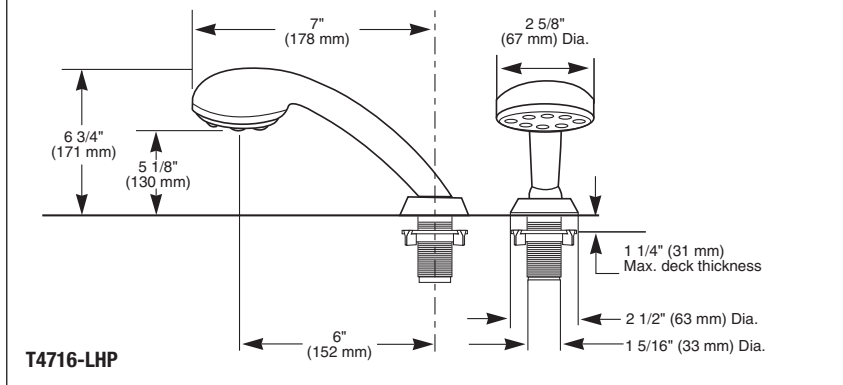

## ROMAN TUB/ WHIRLPOOL FAUCET TRIM

- Two Handle Roman Tub Faucet
- Complete Trim
- 3 Hole Installation (T2705-LHP)
- 4 Hole Installation (T4716-LHP)
- Rough-In Kit Must be Ordered to Complete Installation

### STANDARD SPECIFICATIONS:

- Trim Only for two handle Roman Tub faucet for concealed mounting.
- 7 1/2" (191 mm) long, 5 3/16" (132 mm) high slip-on rigid spout.
- LHP – Less Handles Program.
- Temperature and volume controlled with handles.
- Rough-in kit must also be ordered to complete installation. There are separate installation sheets on each rough-in kit if more details are required.
- Handshower includes double check valves for backflow prevention.