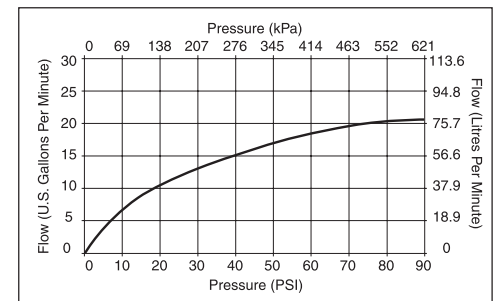

COMPLIES WITH:

- ASME A112.18.1/CSA B125
- CSA Certified