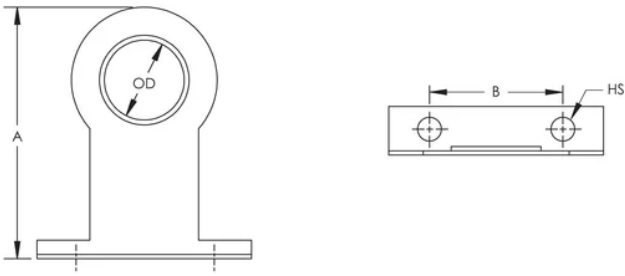

800 EXTENDED PIPE STAY, 3/4" PIPE, 1" COPPER TUBE, 1.165" OD

CATALOG NUMBER

800075100EP

FEATURES

Used for water, heat or gas lines

PRODUCT ATTRIBUTES

Material: Steel

Finish: Epoxy Powder Coated

Pipe Size: 3/4"

Copper Tube Size: 1"

Outer Diameter: 1.165"

Hole Size: 5/16"

A: 3 11/16"

B: 2"

DIAGRAMS

WARNING