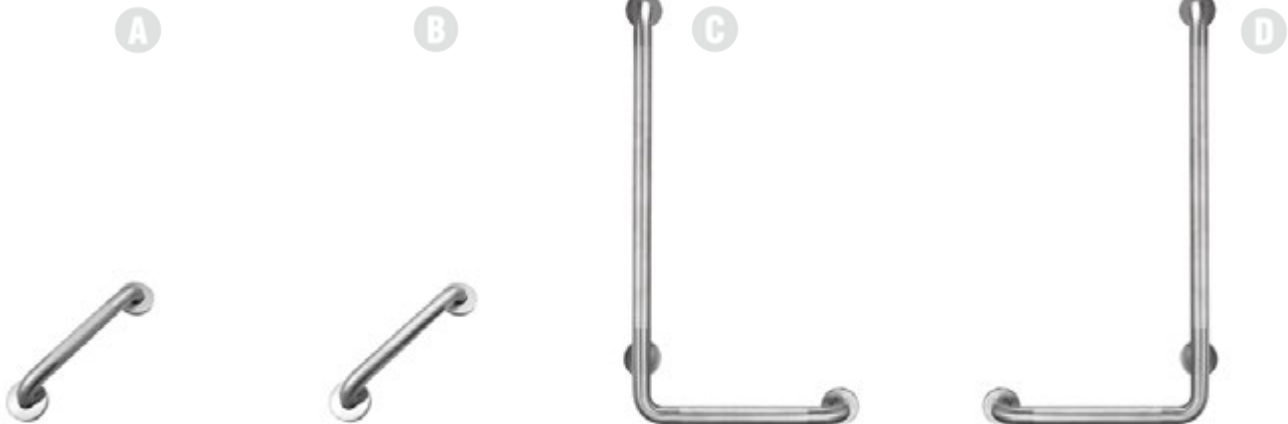

GRAB BARS

	Product #	Finish		Gauge	Dimensions	Screws	Shape	Cert.	Master	UPC
A	* PP19363	Stainless steel		18	24" x 1-1/4" O.D.	Hidden	Straight	-	10	046224193630
B	* PP19362SG	Stainless steel	Safety grip	18	18" x 1-1/4" O.D.	Hidden	Straight	-	20	046224793625
B	* PP19363SG	Stainless steel	Safety grip	18	24" x 1-1/4" O.D.	Hidden	Straight	-	10	046224793632
B	* PP19365SG	Stainless steel	Safety grip	18	36" x 1-1/4" O.D.	Hidden	Straight	-	10	046224793656
C	* PP19350SG	Stainless steel	Safety grip	18	16" x 32" x 1-1/2" O.D.	Visible	90° left hand	-	4	046224793748
D	* PP19351SG	Stainless steel	Safety grip	18	16" x 32" x 1-1/2" O.D.	Visible	90° right hand	-	4	046224793755

* Meets ADA standards