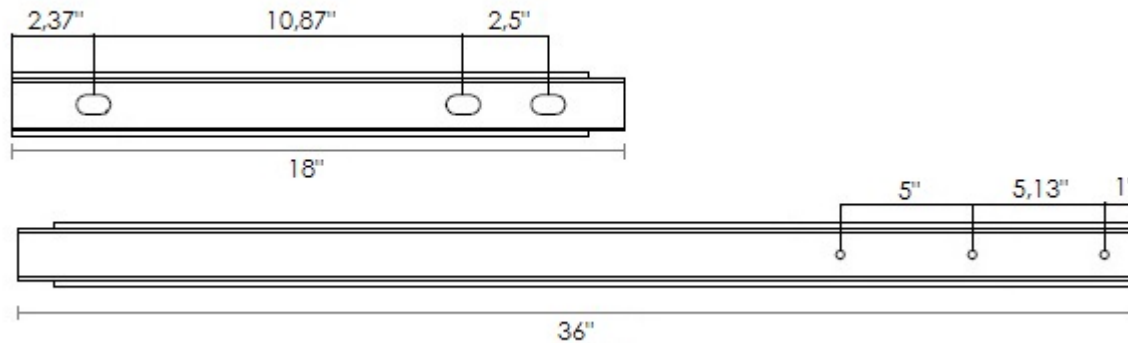

## Item MB36 (18" x 36")

Wall support, completely design  
in steel, sold per box of five pairs.

Recommended load capacity : maximum 425 pounds.  
Total weight for a pair : 11,88 pounds.  
Color (powder coating) : Charcoal gray.