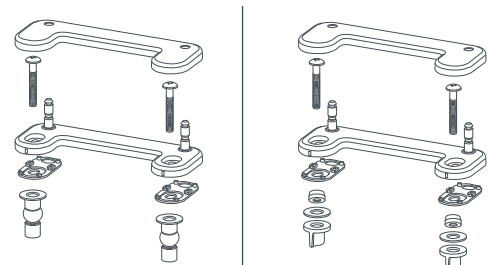

# TRADITIONAL LUXURY TOILET SEAT

Convenient Slow-Close Feature

**5020A15G.XXX** - Elongated  
**5020B15G.XXX** - Round Front

## FEATURES

- **EVER-TITE™** Stabilizing Hinge to prevent the seat from shifting side to side
- **Slow-close** seat and lid for user convenience
- Two Button-push **Removable Seat** for easier cleaning of the seat & bowl - **No Tools Required**
- **EverClean®** silver-based surface permanently inhibits the growth of stain and odor causing bacteria, mold and mildew on the surface. **EverClean®** surface does not protect against disease causing bacteria
- Traditional styled solid seat with cover can be installed from either the top or bottom of the bowl
- **Universal Bowl Fit** with top & bottom mounting Hardware Included
- **Durable** slow-close seat made of polypropylene plastic
- Elongated Seat weighs 4.4 lbs.(2 kg)
- Round Front Seat weighs 4.3 lbs. (1.93 kg)

## AVAILABLE SPARE PARTS

**760234-100.XXX0A** — Universal Seat Mounting Kit includes top and bottom mounting hardware

TOP MOUNT

BOTTOM MOUNT