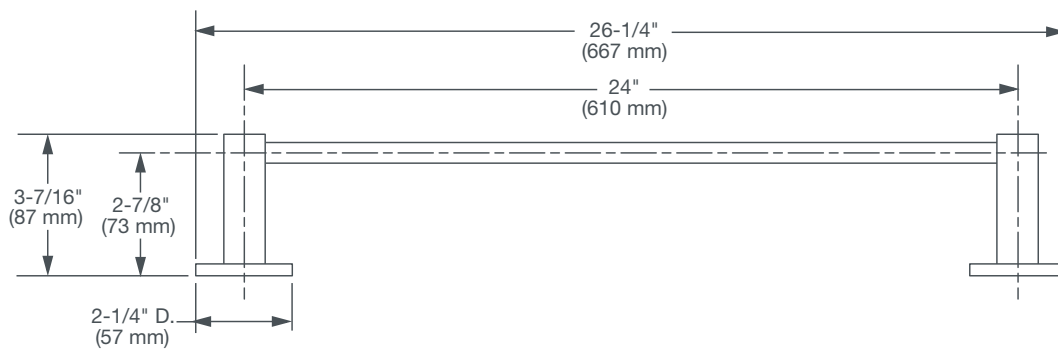

PERCY®

24" TOWEL BAR

- Solid brass construction
- Concealed mounting
- Includes assembly hardware

AVAILABLE FINISHES

Polished Chrome
Brushed Nickel

FINISH CODE

100
144

DESCRIPTION

24" Towel Bar

PRODUCT NUMBER

D35105240.XXX

IMPORTANT: These measurements are subject to change or cancellation.
No responsibility is assumed for use of superseded or voided pages.

PART OF **LIXIL**