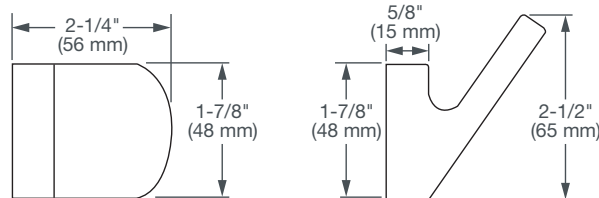

LYNDON[®]

ROBE HOOK

- Concealed mounting
- Includes assembly hardware

AVAILABLE FINISHES

Polished Chrome
Matte Black

FINISH CODE

100
243

DESCRIPTION

Robe Hook

PRODUCT NUMBER

D35109210.XXX

IMPORTANT: These measurements are subject to change or cancellation. No responsibility is assumed for use of superseded or voided pages.

PART OF **LIXIL**