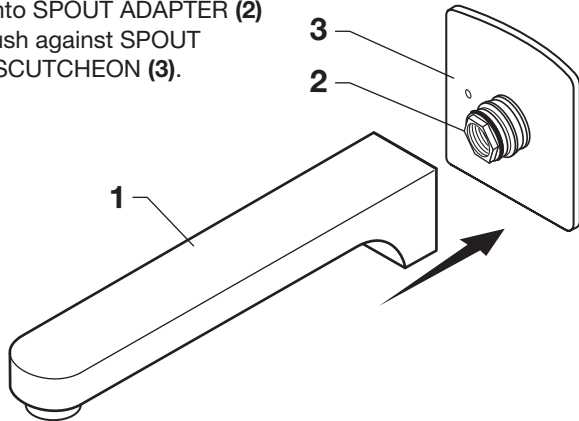

3 INSTALL SPOUT

- Push TUB FILLER SPOUT (1) onto SPOUT ADAPTER (2) flush against SPOUT ESCUTCHEON (3).