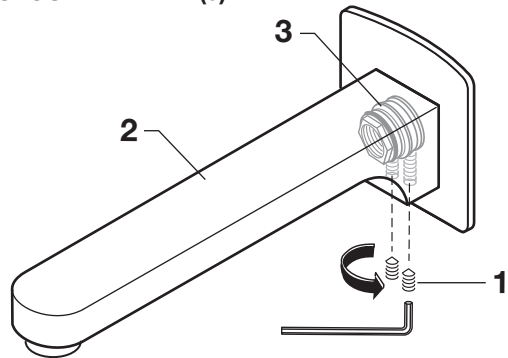

4 SECURE SPOUT

- Align TUB FILLER SPOUT (2). Tighten the two SET SCREWS (1) to secure TUB FILLER SPOUT (2) to SPOUT ADAPTER (3).