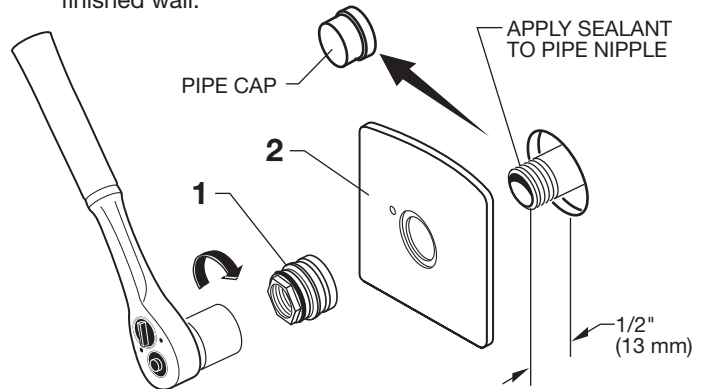

### 1 INSTALL SEAL TO SPOUT ESCUTCHEON

- Remove BACKING (1) from ADHESIVE GASKET (2). Apply GASKET (2) to back of SPOUT ESCUTCHEON (3).

### 2 INSTALL SPOUT ADAPTER

- Remove PIPE CAP. Apply sealing tape to pipe nipple. With a 15-16" socket wrench, thread SPOUT ADAPTER (1) onto pipe nipple until SPOUT ESCUTCHEON (2) is tight against finished wall.