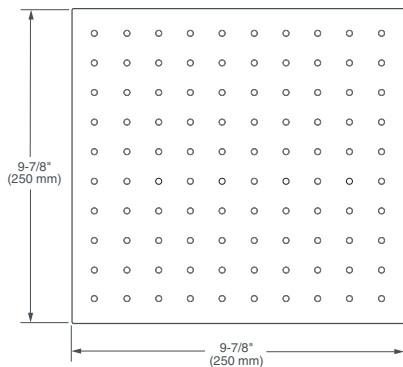

SHOWERHEAD

10" SLIM SQUARE

- Brass construction
- Easy clean rubber nozzles
- 1/2" NPT

CODES AND STANDARDS

Meets or Exceeds ASME A112.18.1/CSA B125.1

AVAILABLE FINISHES

Polished Chrome

FINISH CODE

100

DESCRIPTION

10" Slim Square Showerhead

PRODUCT NUMBER

D35700440.XXX

IMPORTANT: These measurements are subject to change or cancellation. No responsibility is assumed for use of superseded or voided pages.