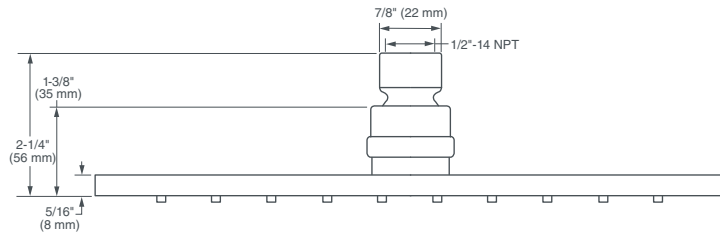

SHOWERHEAD

10" SLIM SQUARE

- Brass construction
- Easy clean rubber nozzles
- 1/2" NPT

CODES AND STANDARDS

Meets or Exceeds ASME A112.18.1/CSA B125.1

AVAILABLE FINISHES

Polished Chrome

FINISH CODE

100

DESCRIPTION

10" Slim Square Showerhead

PRODUCT NUMBER

D35700440.XXX

IMPORTANT: These measurements are subject to change or cancellation. No responsibility is assumed for use of superseded or voided pages.