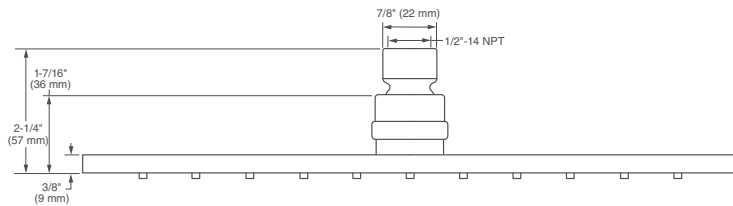

SHOWERHEAD

12" SLIM SQUARE

- Brass construction
- Easy clean rubber nozzles
- 1/2" NPT

CODES AND STANDARDS

Meets or Exceeds ASME A112.18.1/CSA B125.1

AVAILABLE FINISHES

Polished Chrome

FINISH CODE

100

DESCRIPTION

12" Slim Square Showerhead

PRODUCT NUMBER

D35700442.XXX

IMPORTANT: These measurements are subject to change or cancellation. No responsibility is assumed for use of superseded or voided pages.