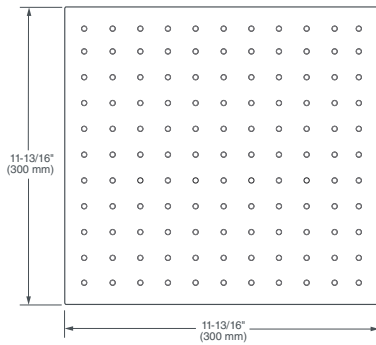

SHOWERHEAD

12" SLIM SQUARE

- Brass construction
- Easy clean rubber nozzles
- 1/2" NPT

CODES AND STANDARDS

Meets or Exceeds ASME A112.18.1/CSA B125.1

AVAILABLE FINISHES

Polished Chrome

FINISH CODE

100

DESCRIPTION

12" Slim Square Showerhead

PRODUCT NUMBER

D35700442.XXX

IMPORTANT: These measurements are subject to change or cancellation. No responsibility is assumed for use of superseded or voided pages.