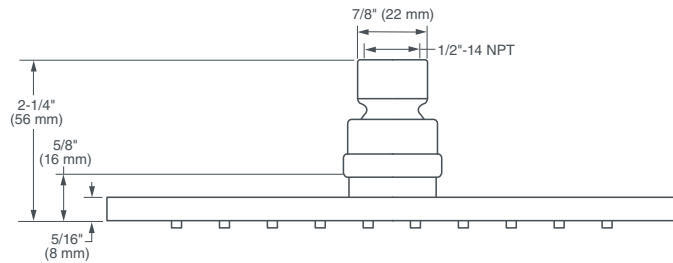

PRODUCT NUMBER

D35700448.XXX

IMPORTANT: These measurements are subject to change or cancellation. No responsibility is assumed for use of superseded or voided pages.

PART OF **LIXIL**