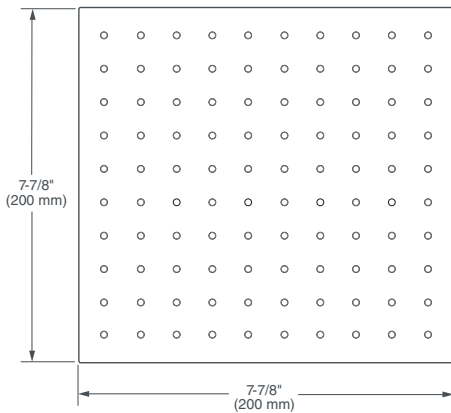

PRODUCT NUMBER

D35700448.XXX

IMPORTANT: These measurements are subject to change or cancellation. No responsibility is assumed for use of superseded or voided pages.

PART OF **LIXIL**