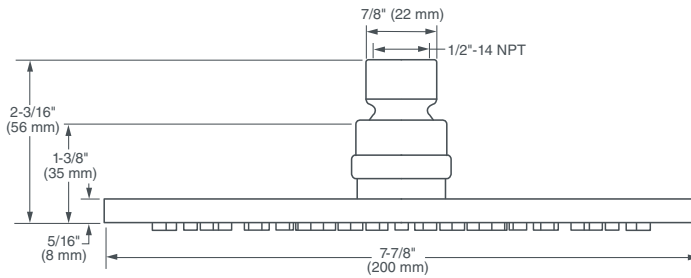

SHOWERHEAD

8" SLIM ROUND

- Brass construction
- Easy clean rubber nozzles
- 1/2" NPT

CODES AND STANDARDS

Meets or Exceeds ASME A112.18.1/CSA B125.1

AVAILABLE FINISHES

Polished Chrome

FINISH CODE

100

DESCRIPTION

8" Slim Round Showerhead

PRODUCT NUMBER

D35701418.XXX

IMPORTANT: These measurements are subject to change or cancellation. No responsibility is assumed for use of superseded or voided pages.