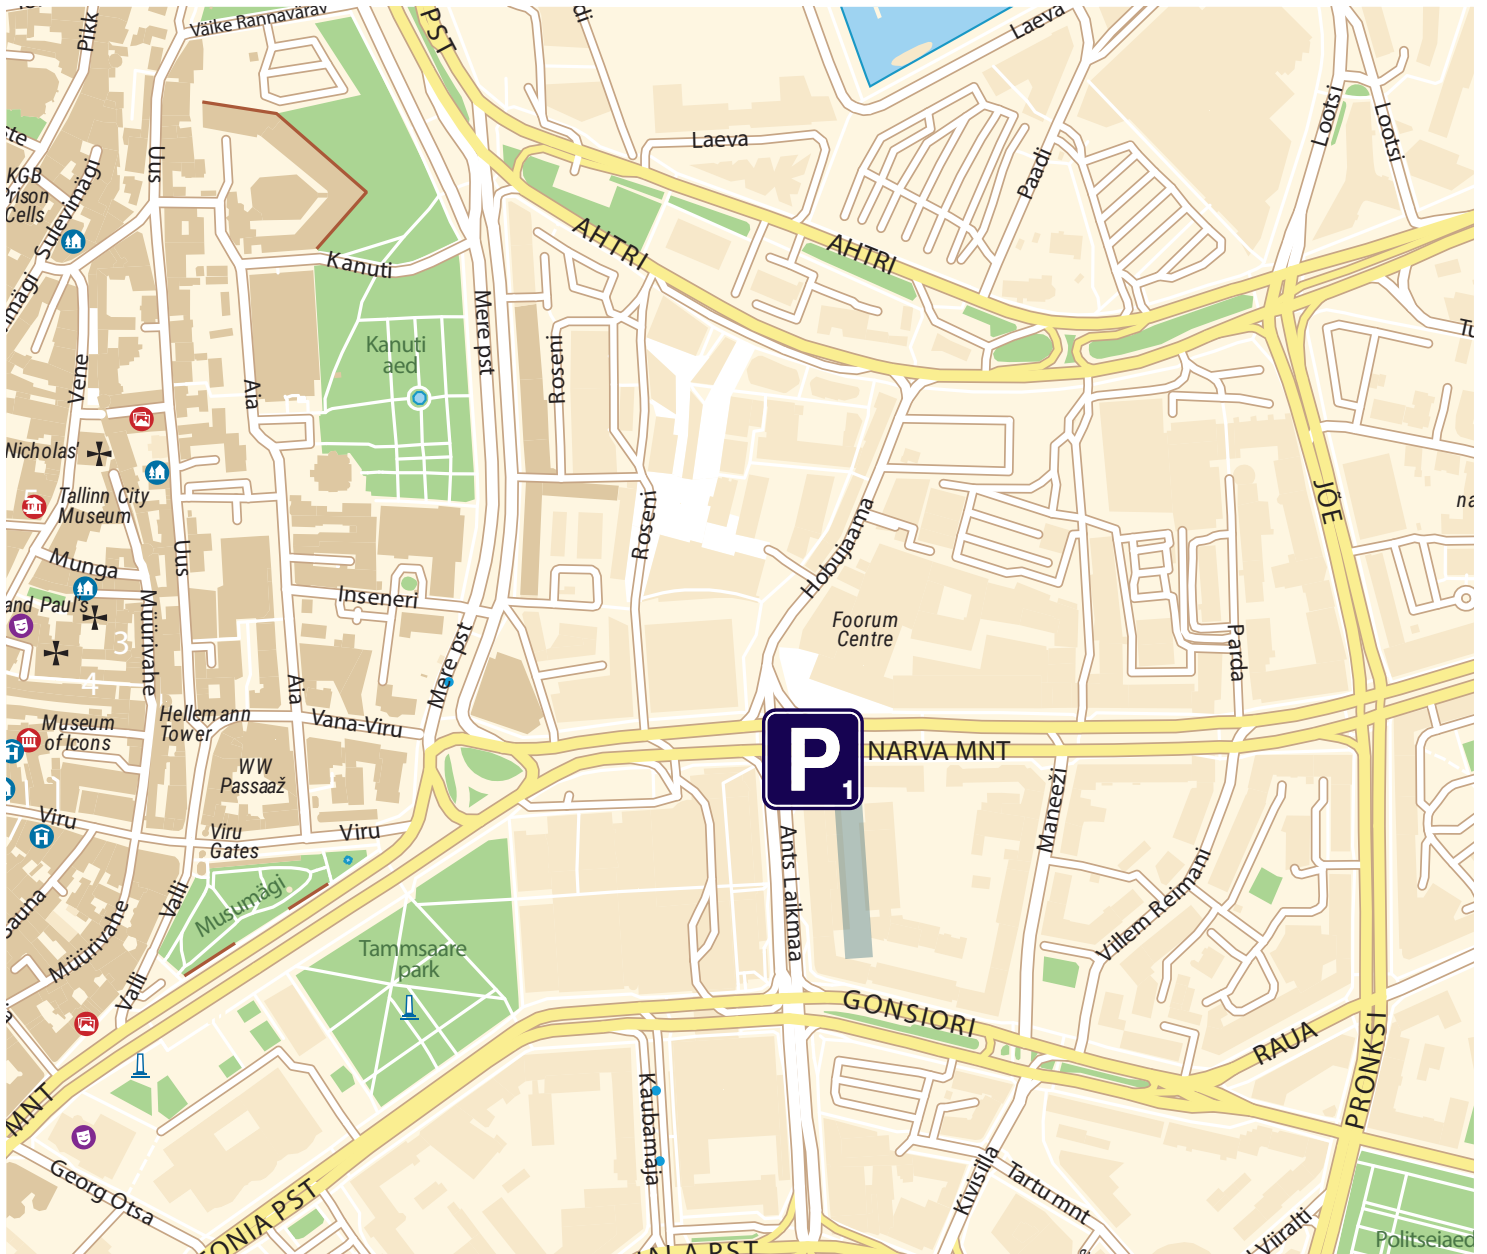

PARKING NEAR THE HOTEL

Valid from 05.02.2024

No	Location	24 h	Payment	Suitable for cars	Suitable for coaches
1	City Hotel car park *	Club One 20 € Normal price 22 €	Hotel reception desk	yes	Only for minibuses up to 5 m