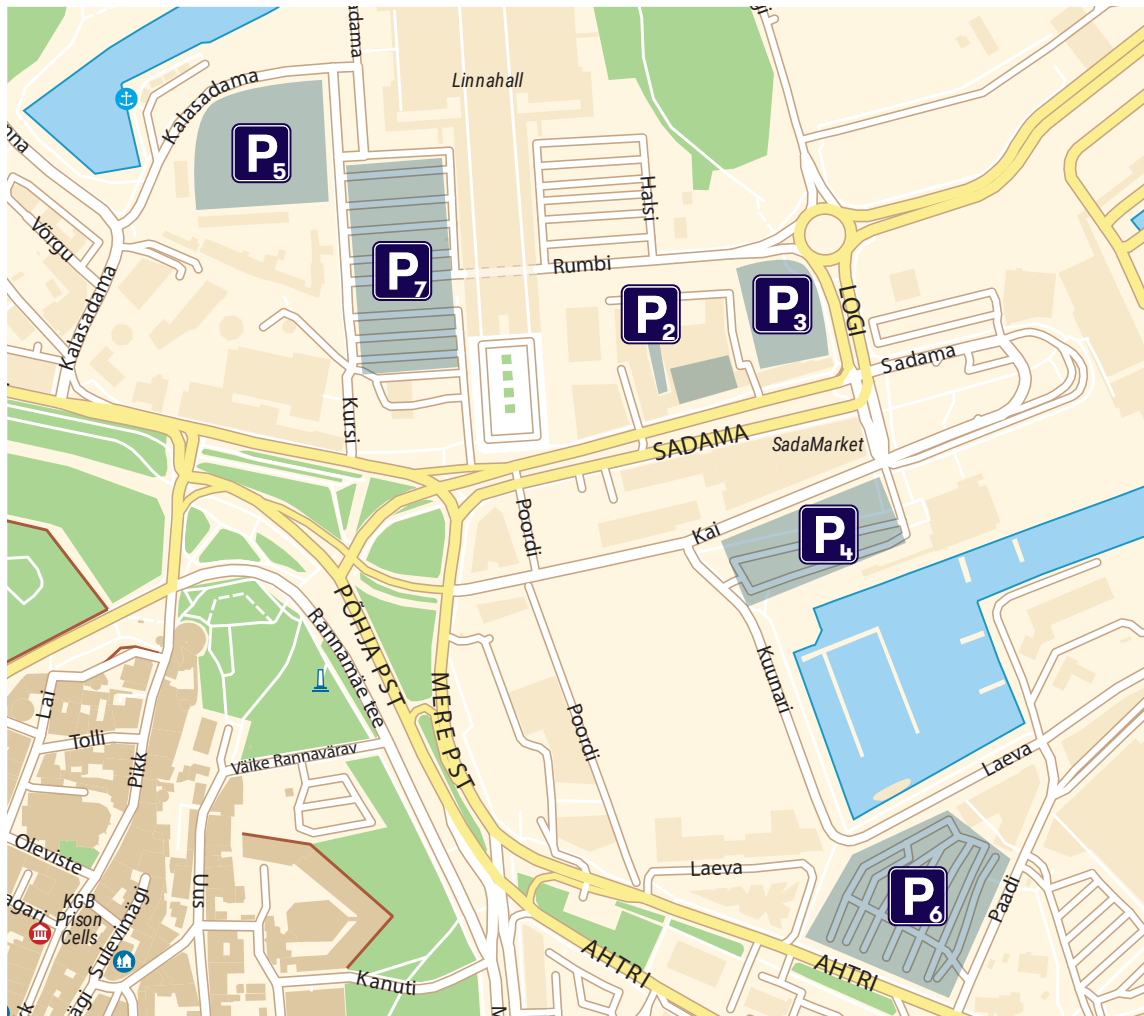

# PARKING NEAR THE HOTEL

Valid from: 06.01.2023

No	Location	1 h	24 h	Payment	Suitable for buses
1	Tallink Spa & Conference Hotel	-	25 €	Hotel reception	no
2	Tallink Express Hotel	-	17 €	Hotel reception	no
3	Vanasadama Logi 3 (EuroPark EP152)	2 €	6 €	Parking meter	yes
4	Vanasadam Jahisadam (EuroPark EP173)	2 €	6 €	Parking meter	yes
5	Kalasadama 10 (EuroPark EP134)	2 €	5 €	Parking meter	yes
6	Ahtri 3 (EuroPark EP42)	2 €	4 €	Parking meter	yes
7	Põhja pst 33 (Kesklinn)	1,5 €*	36 €*	Parking meter	yes

\* City centre public paid parking area. Parking is paid on Mon-Fri 07:00-19:00, Sat 08:00-15:00. P arking on Sundays is free.

Tallink Hotels is not responsible for the quality and price of the parking service provided by a third party.