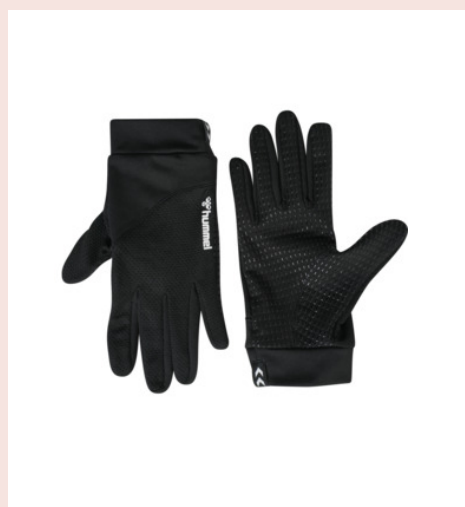

ELEMENT FOOTBALL SOCK FOOTLESS

203404 1 (JUNIOR), 2 (SENIOR) **129,-**
 Color 9124: WHITE/BLACK

HUMMEL LARGE TOWEL

208805 ONE SIZE **399,-**
 Color 1525: ASPHALT
 6616: DARK DENIM/LIME PUNCH

HUMMEL TRAINING HAT

208914 ONE SIZE **199,-**
 Color 2001: BLACK

HUMMEL MOVE BEANIE

206953 ONE SIZE **249,-**
 Color 7026: MARINE

HUMMEL MOVE NECK TUBE

206952 ONE SIZE **199,-**
 Color 2001: BLACK

HUMMEL LIGHT PLAYER GLOVE

208918 XXS XS S M L XL **299,-**
 Color 2001: BLACK

3-PACK HEADBAND 17-18

098153 ONE SIZE **249,-**
 Color 9475: WHITE/BLACK/TRUE RED

HUMMEL DRIKKEFLASKE

0661006-110 1 liter

59,-

Color BLACK

LARSEN SLIPPER

060405 36 37 38 39 40 41 42
43 44 45 46 47 48