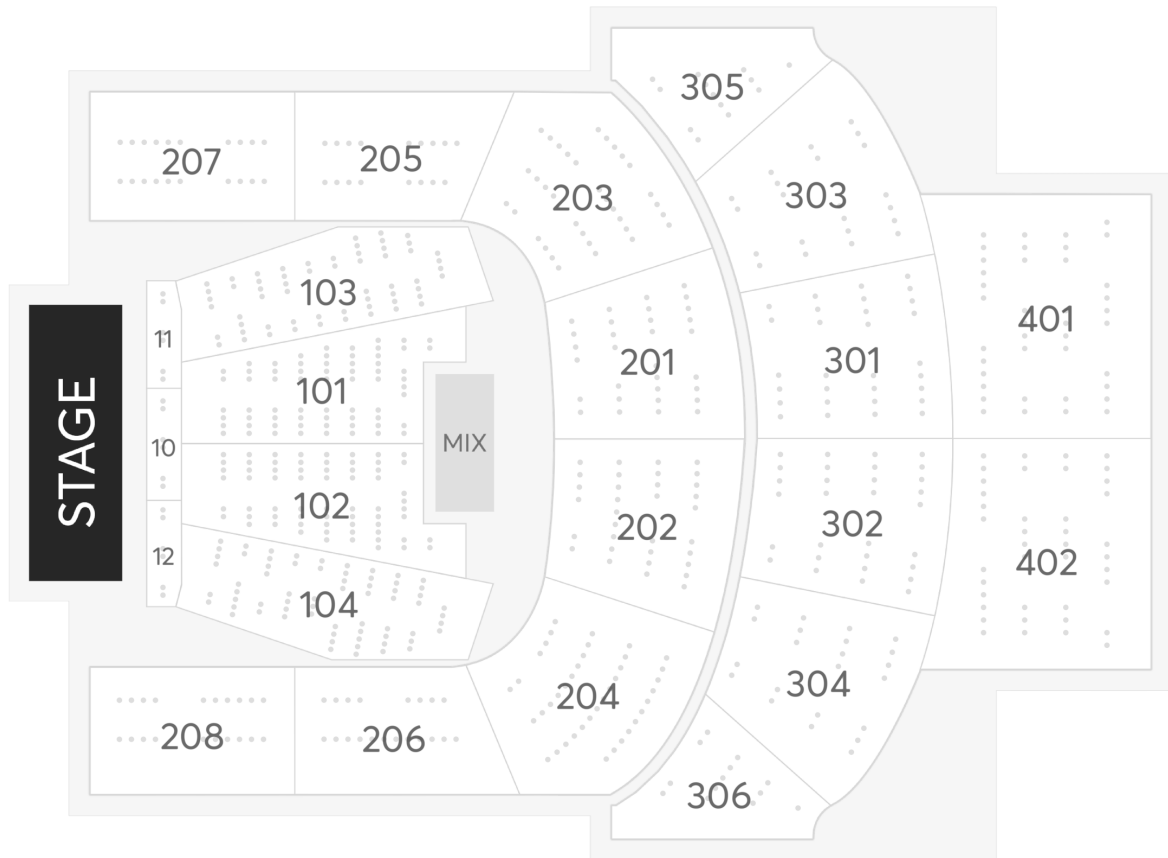

Socially Distanced w/ Balc

Tabernacle, Capacity: 700 Seats

Potential Revenue

\$0.00

Price Level	Base Price	Total Capacity	Kills	Sellable Capacity	Total
No Price Levels					
Total	Avg / seat: \$0.00	0	0	0	\$0.00
● Unassigned Seats	-	700	-	-	-