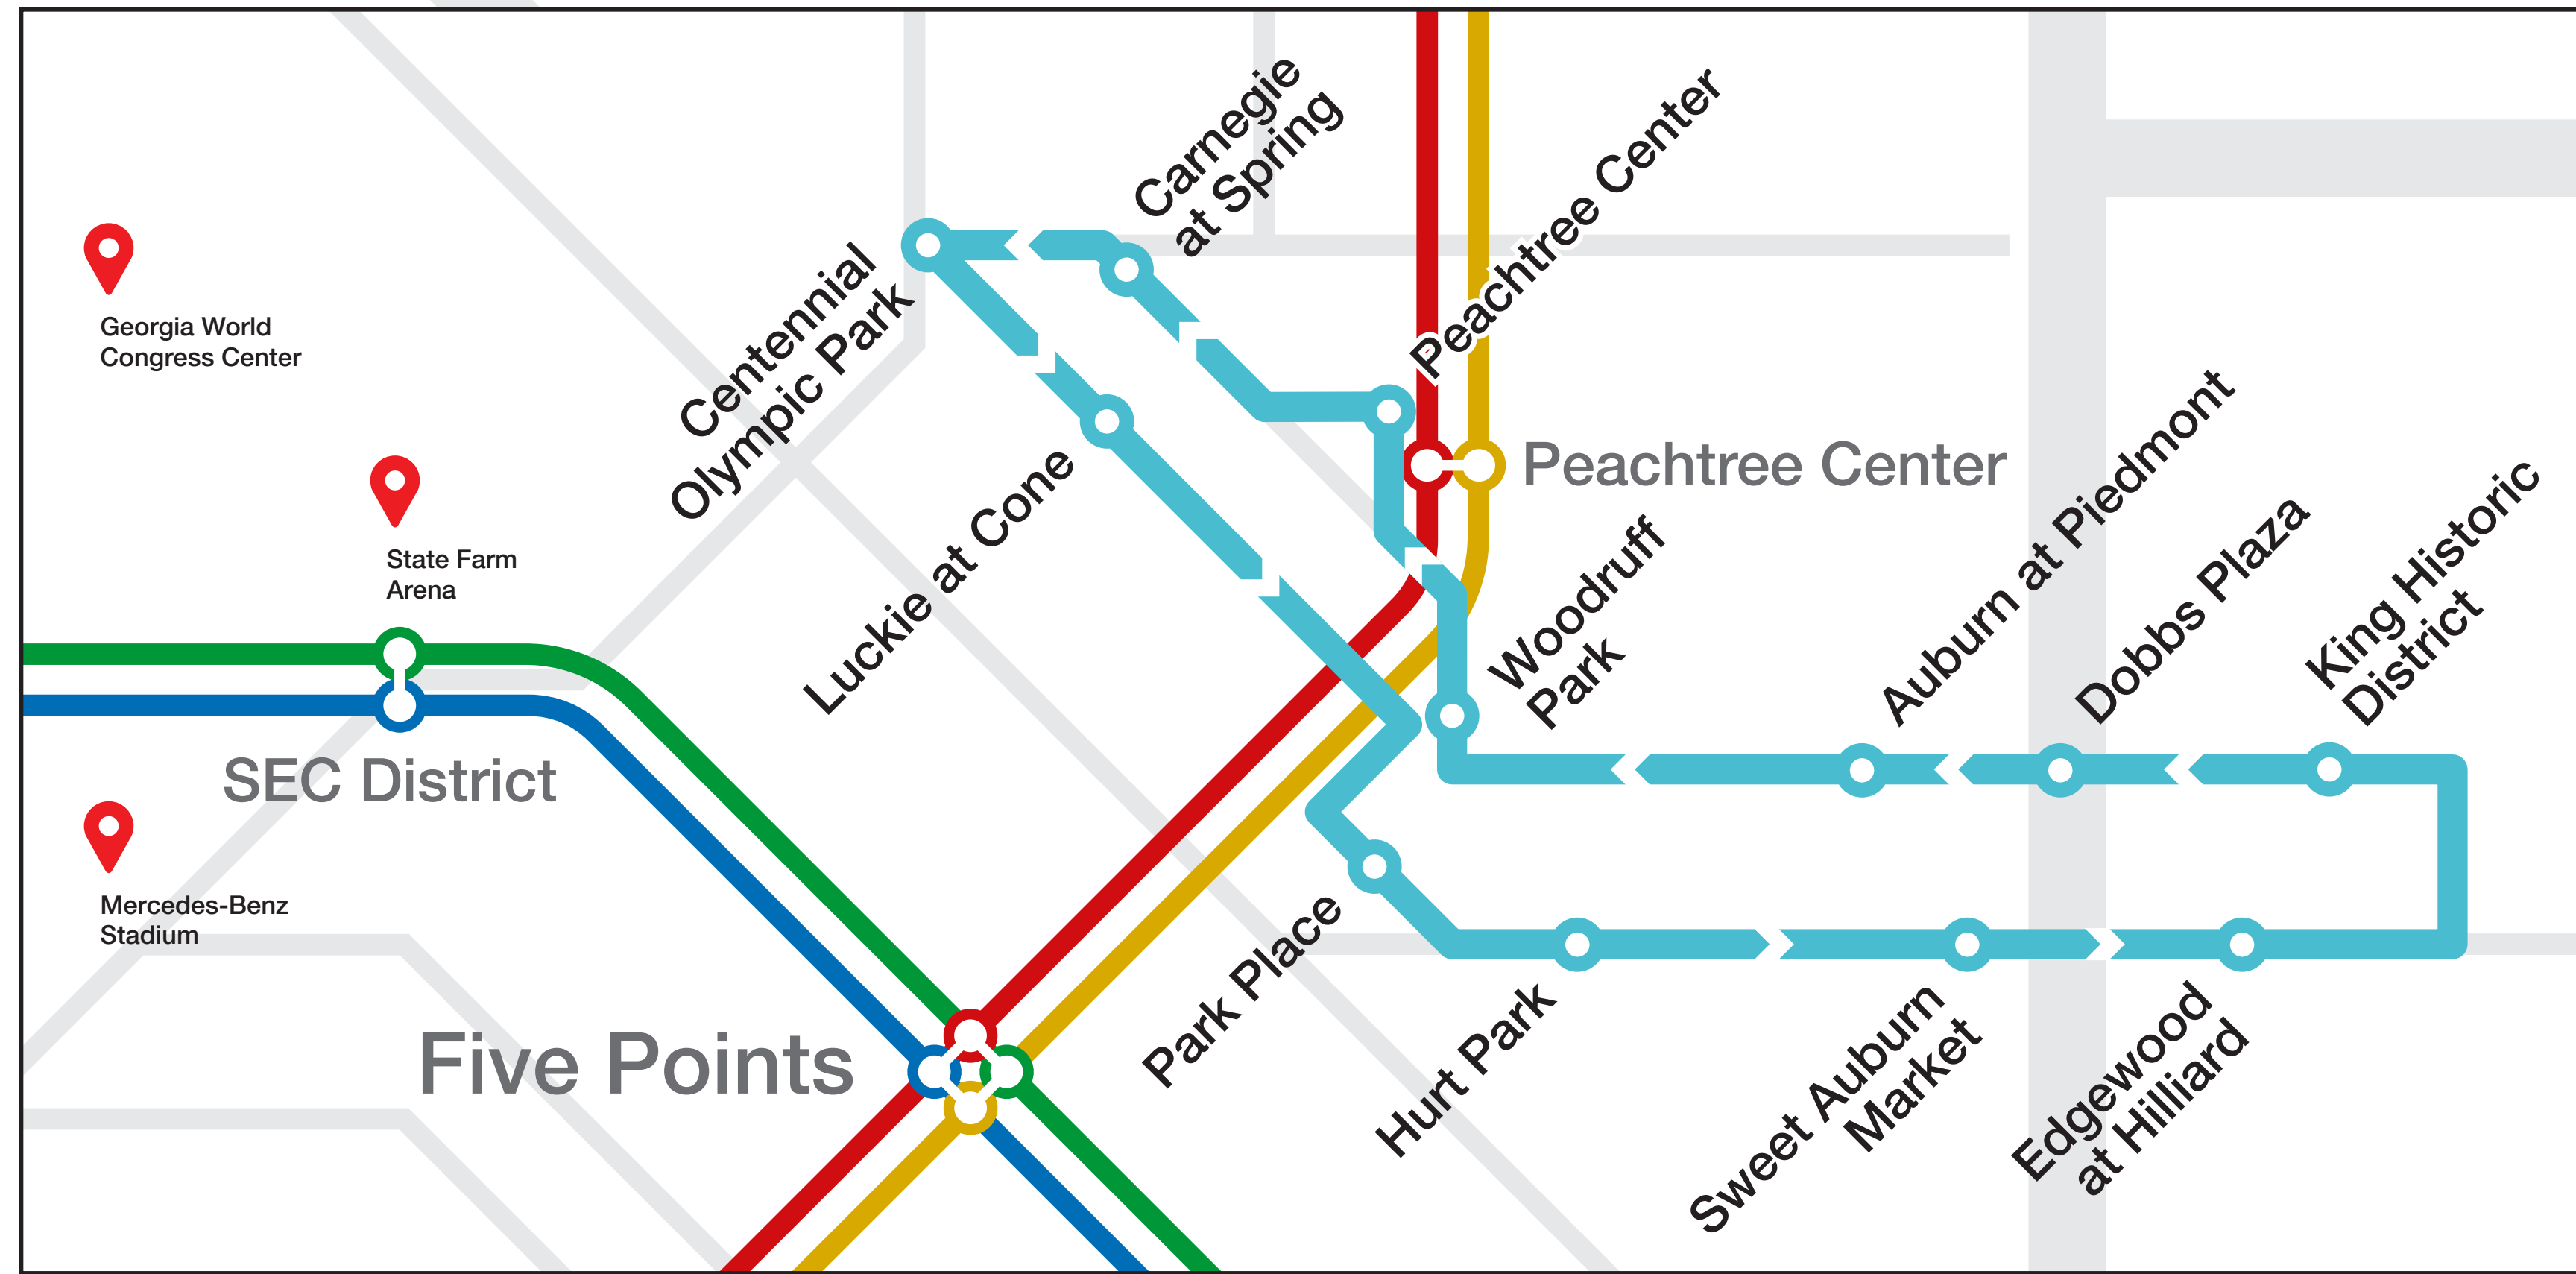

## Gold Line

Doraville

Chamblee

Brookhaven/Oglethorpe

Lenox

## Green Line

Bankhead

I-285

I-75

I-85

I-20

I-20

Arthur B. Langford Jr. Pkwy

# marta Rail Map

Atlanta Streetcar

## Red Line

North Springs

Sandy Springs

Dunwoody

Medical Center