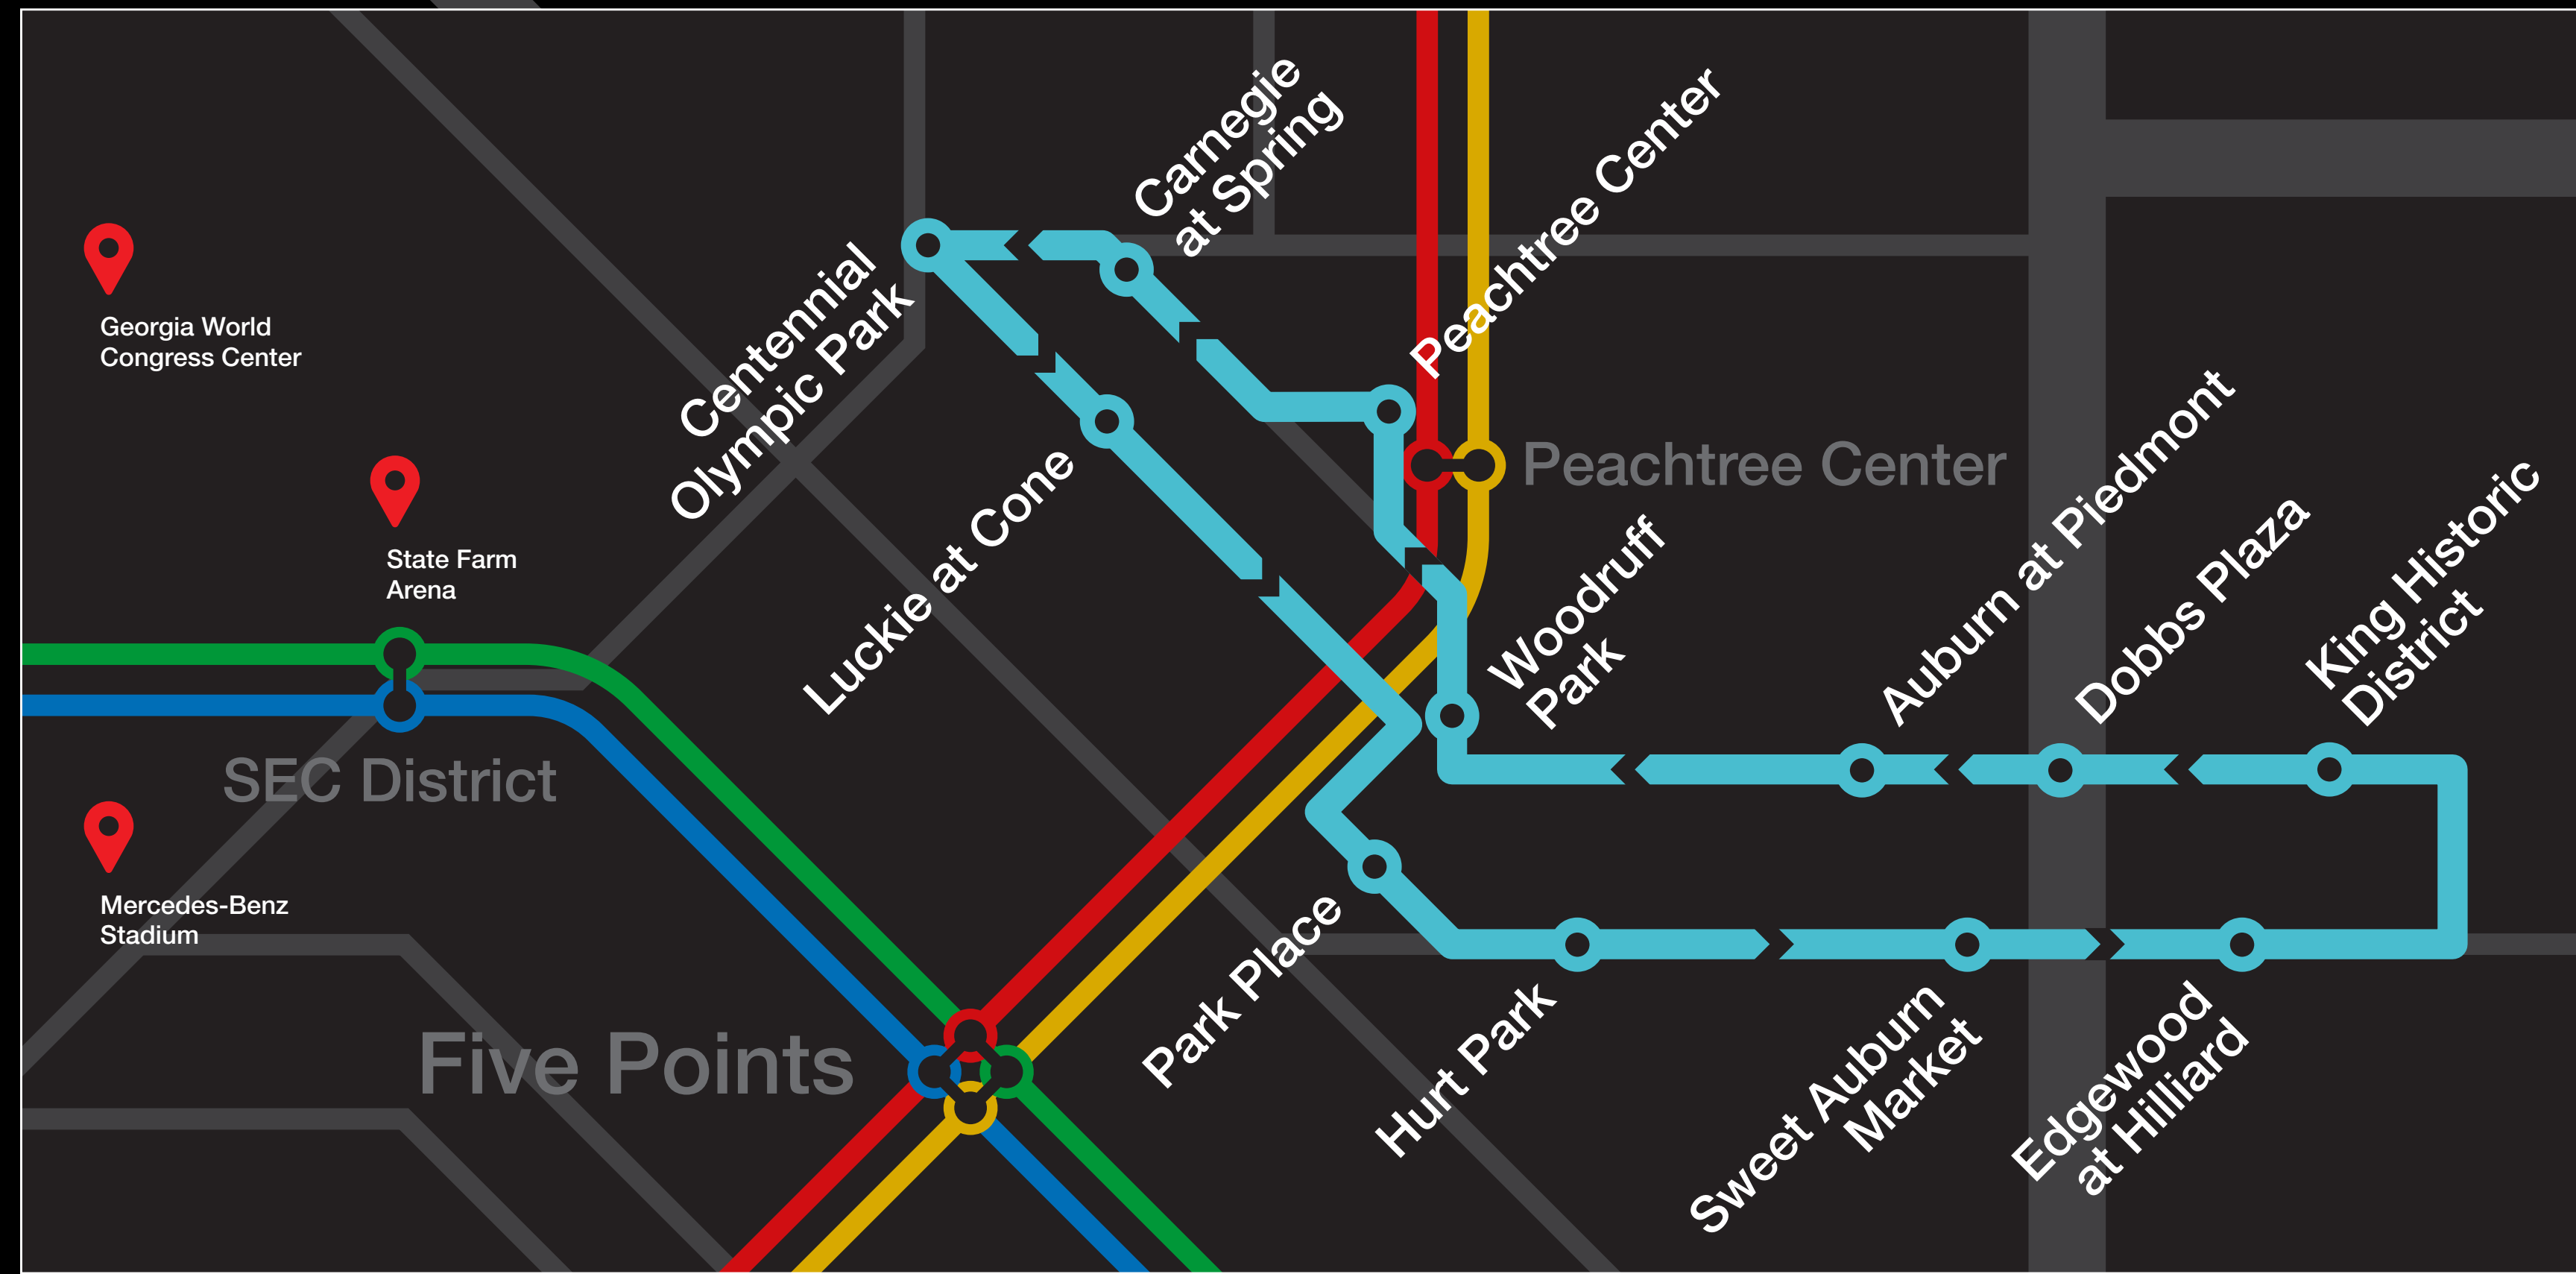

# marta Rail Map

Atlanta Streetcar

Edgewood/Candler Park

East Lake

Decatur

Avondale

Kensington

Indian Creek

## Gold Line

Doraville

Chamblee

Brookhaven/Oglethorpe

Lenox