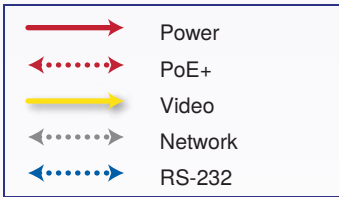

Document 411-0026-01 Rev A
March 2019

Vaddio is a brand of Legrand AV · www.legrandav.com · Phone 800.572.2011 / +1.763.971.4400 · Fax +1.763.971.4464 · Email av.vaddio.support@legrand.com
Visit us at support.vaddio.com for firmware updates, specifications, drawings, manuals, technical support information, and more.
©2019 Legrand AV Inc. Vaddio is a registered trademark of Legrand AV Inc. All other brand names or marks are used for identification purposes and are trademarks of their respective owners.
All patents are protected under existing designations. Other patents pending.

AV Brands Chief | Da-Lite | Middle Atlantic | Projecta | Sanus | Vaddio
A brand of **legrand**