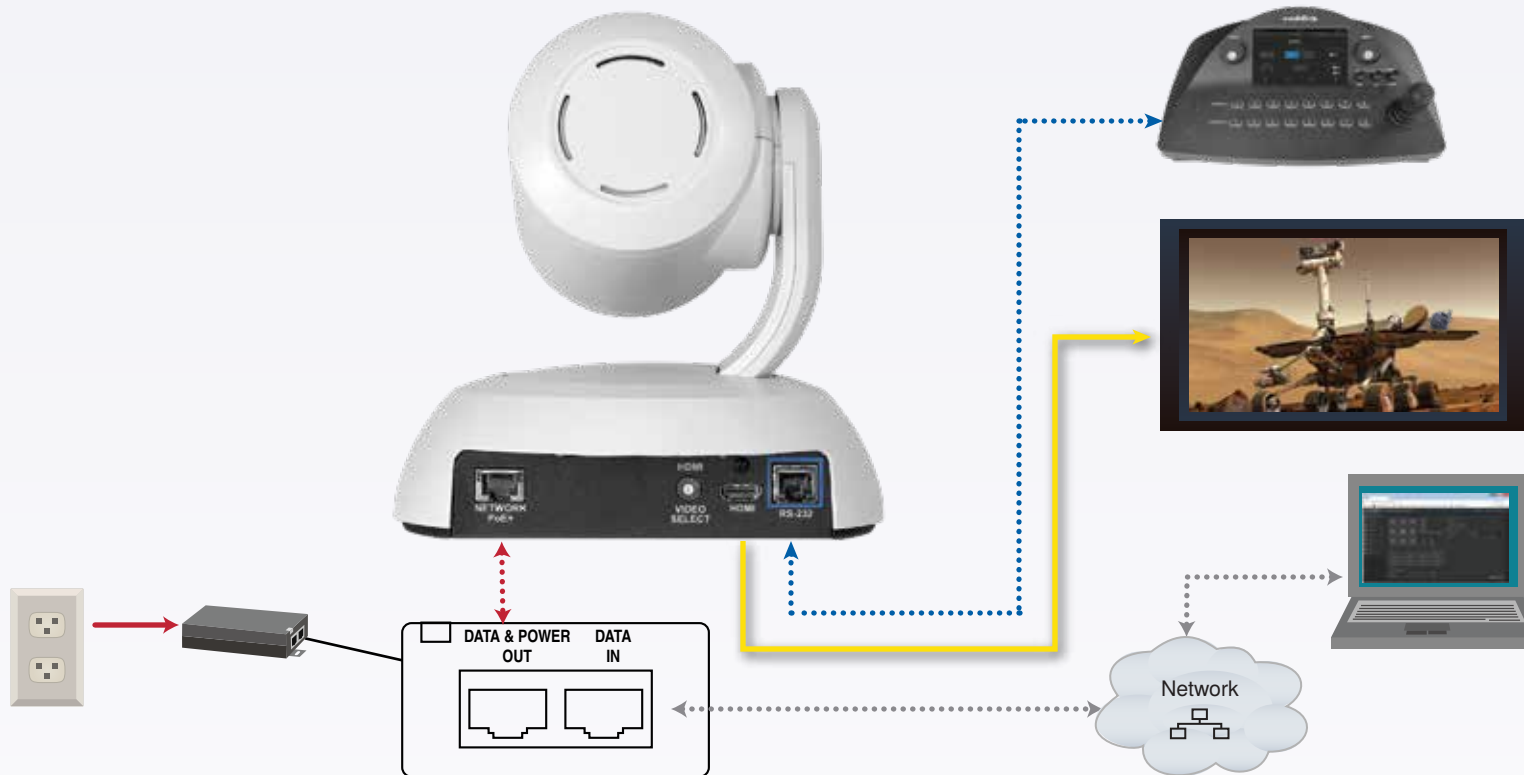

## RoboSHOT 30E HDMI

### High-Definition PTZ Camera

999-99400-000/000W	RoboSHOT 12E HDMI (black or white), North America
999-99400-001/001W	RoboSHOT 12E HDMI (black or white), Europe/UK
999-99400-009/009W	RoboSHOT 12E HDMI (black or white), Australia/New Zealand
999-99430-000/000W	RoboSHOT 30E HDMI (black or white), North America
999-99430-001/001W	RoboSHOT 30E HDMI (black or white), Europe/UK
999-99430-009/009W	RoboSHOT 30E HDMI (black or white), Australia/New Zealand

#### What's in the box

See the Installation Guide or Complete Manual for RoboSHOT 12/12E/30/30E HDMI for complete packing lists and additional connection diagrams.

Document 411-0026-01 Rev A  
March 2019