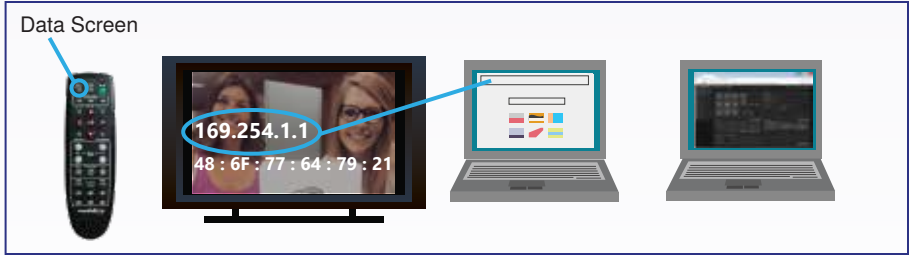

Document 411-0026-01 Rev A
March 2019

Vaddio is a brand of Legrand AV · www.legrandav.com · Phone 800.572.2011 / +1.763.971.4400 · Fax +1.763.971.4464 · Email av.vaddio.support@legrand.com
Visit us at support.vaddio.com for firmware updates, specifications, drawings, manuals, technical support information, and more.
©2019 Legrand AV Inc. Vaddio is a registered trademark of Legrand AV Inc. All other brand names or marks are used for identification purposes and are trademarks of their respective owners.
All patents are protected under existing designations. Other patents pending.

AV Brands Chief | Da-Lite | Middle Atlantic | Projecta | Sanus | Vaddio
A brand of **legrand**