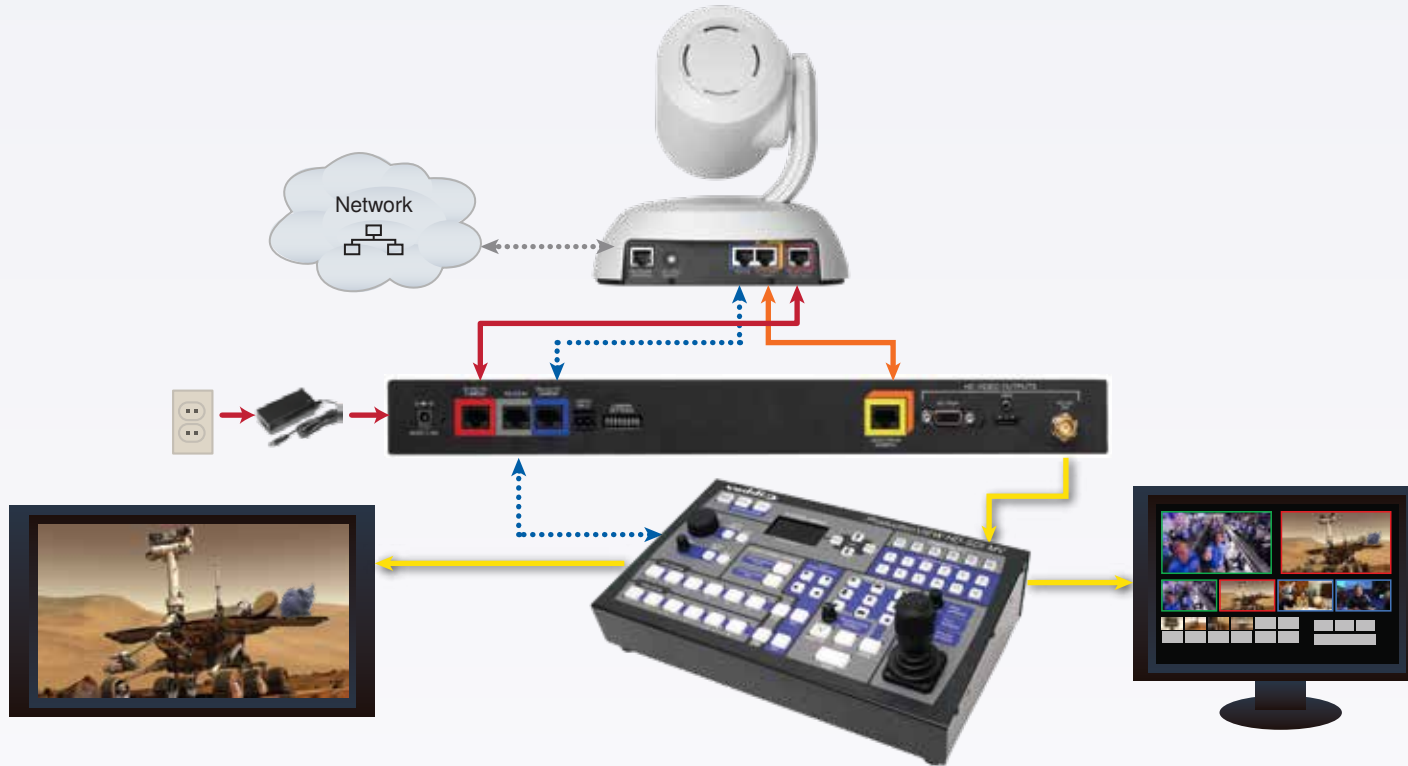

RoboSHOT 12E QCCU System

RoboSHOT 30E QCCU System

High-Definition Professional PTZ Camera with Quick-Connect Universal CCU

999-99070-000/000W	RoboSHOT 12E QCCU System (black or white), North America
999-99070-001/001W	RoboSHOT 12E QCCU System (black or white), Europe/UK
999-99070-009/009W	RoboSHOT 12E QCCU System (black or white), Australia/New Zealand
999-99170-000/000W	RoboSHOT 30E QCCU System (black or white), North America
999-99170-001/001W	RoboSHOT 30E QCCU System (black or white), Europe/UK
999-99170-009/009W	RoboSHOT 30E QCCU System (black or white), Australia/New Zealand

What's in the box

999-99070-000/001/009
999-99170-000/001/009

999-99070-000W/001W/009W
999-99170-000W/001W/009W

See the Installation Guide or Complete Manual for RoboSHOT 12, RoboSHOT 30, RoboSHOT 12E CAT-5, and RoboSHOT 30E CAT-5 PTZ Camera Systems for complete packing lists and additional connection diagrams.