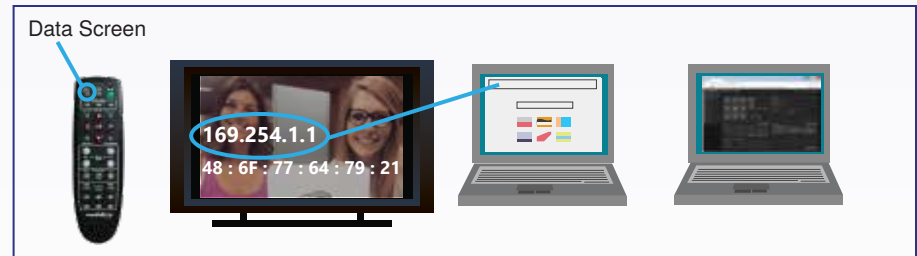

RoboSHOT 12E QCCU System

RoboSHOT 30E QCCU System

High-Definition Professional PTZ Camera with Quick-Connect Universal CCU

999-99070-000/000W	RoboSHOT 12E QCCU System (black or white), North America
999-99070-001/001W	RoboSHOT 12E QCCU System (black or white), Europe/UK
999-99070-009/009W	RoboSHOT 12E QCCU System (black or white), Australia/New Zealand
999-99170-000/000W	RoboSHOT 30E QCCU System (black or white), North America
999-99170-001/001W	RoboSHOT 30E QCCU System (black or white), Europe/UK
999-99170-009/009W	RoboSHOT 30E QCCU System (black or white), Australia/New Zealand

What's in the box

999-99070-000/001/009
999-99170-000/001/009

999-99070-000W/001W/009W
999-99170-000W/001W/009W

See the Installation Guide or Complete Manual for RoboSHOT 12, RoboSHOT 30, RoboSHOT 12E CAT-5, and RoboSHOT 30E CAT-5 PTZ Camera Systems for complete packing lists and additional connection diagrams.