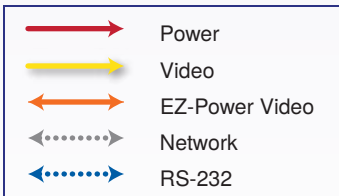

RoboSHOT 12E QCCU System

RoboSHOT 30E QCCU System

High-Definition Professional PTZ Camera with Quick-Connect Universal CCU

999-99070-000/000W	RoboSHOT 12E QCCU System (black or white), North America
999-99070-001/001W	RoboSHOT 12E QCCU System (black or white), Europe/UK
999-99070-009/009W	RoboSHOT 12E QCCU System (black or white), Australia/New Zealand
999-99170-000/000W	RoboSHOT 30E QCCU System (black or white), North America
999-99170-001/001W	RoboSHOT 30E QCCU System (black or white), Europe/UK
999-99170-009/009W	RoboSHOT 30E QCCU System (black or white), Australia/New Zealand

What's in the box

999-99070-000/001/009
999-99170-000/001/009

999-99070-000W/001W/009W
999-99170-000W/001W/009W

See the Installation Guide or Complete Manual for RoboSHOT 12, RoboSHOT 30, RoboSHOT 12E CAT-5, and RoboSHOT 30E CAT-5 PTZ Camera Systems for complete packing lists and additional connection diagrams.