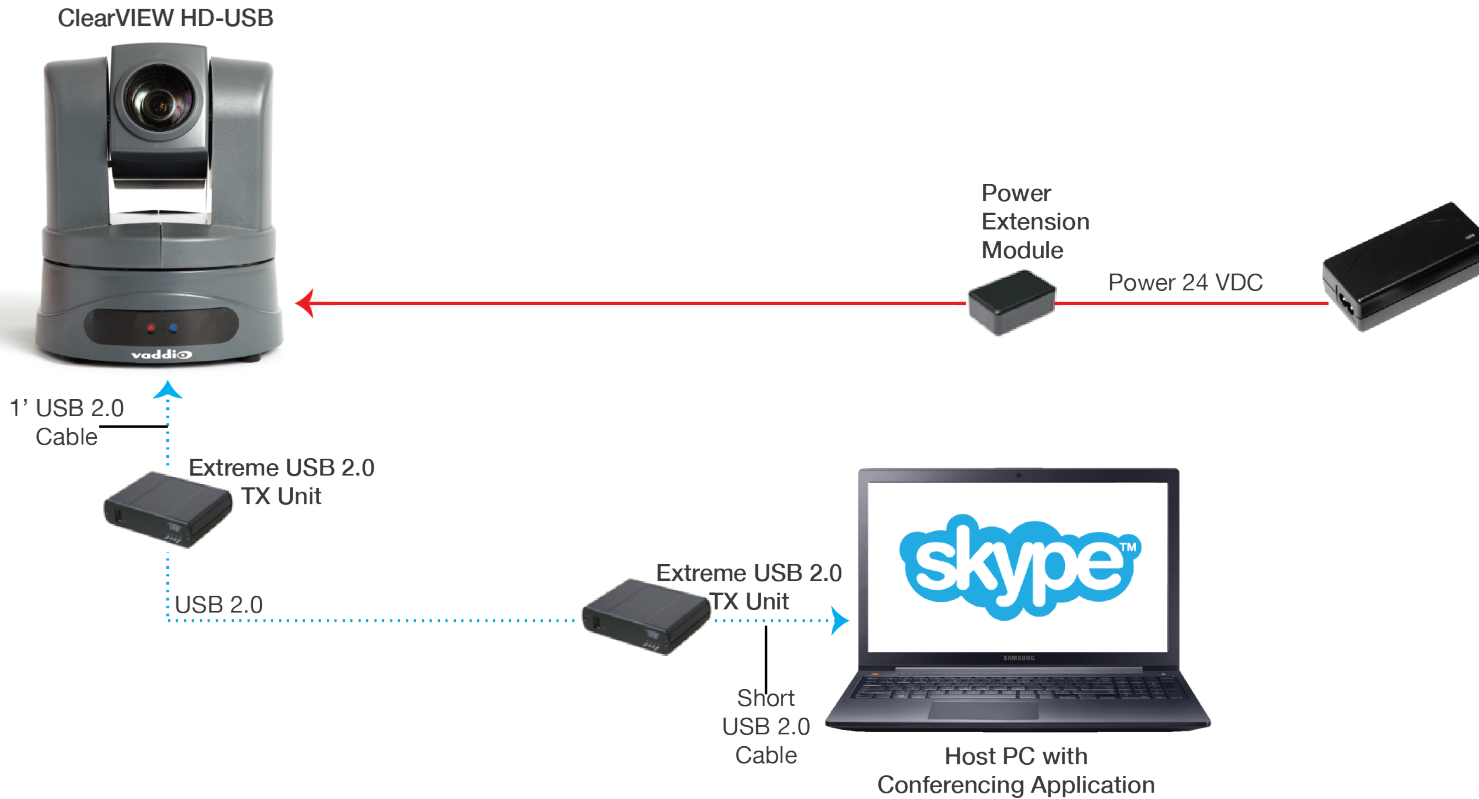

- Distance limitation with Power Extension Module is 150'
- Distance limitation with the Extreme USB 2.0 Extender is 328.1'
- Using both the PEM and Extenders creates a limit of 150' (in this example)