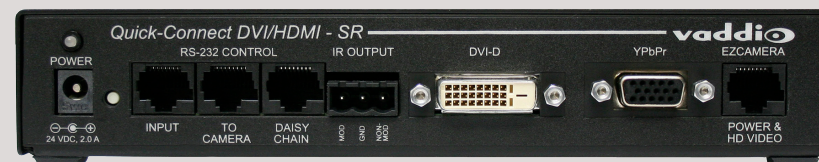

Quick-Connect DVI/HDMI

Visit us online at support.vaddio.com

Click on **manuals**, and select the full
CeilingVIEW HD-18 DocCAM Manual.