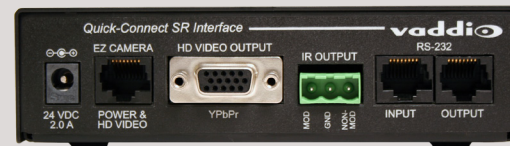

Quick-Connect SR

or