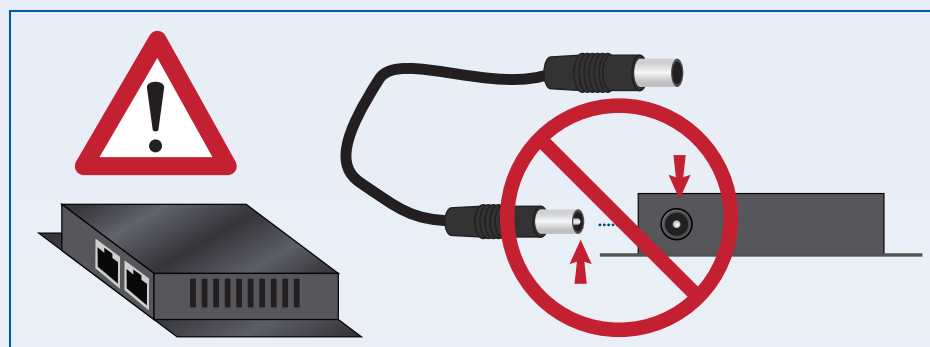

RoboTRAK Presenter Tracking System

999-7270-000 North America
 999-7270-001 Europe and UK
 999-7270-009 Australia and New Zealand

Normal Use

Document 342-1228 Rev A
 08-23-2016

Configuration and Tuning