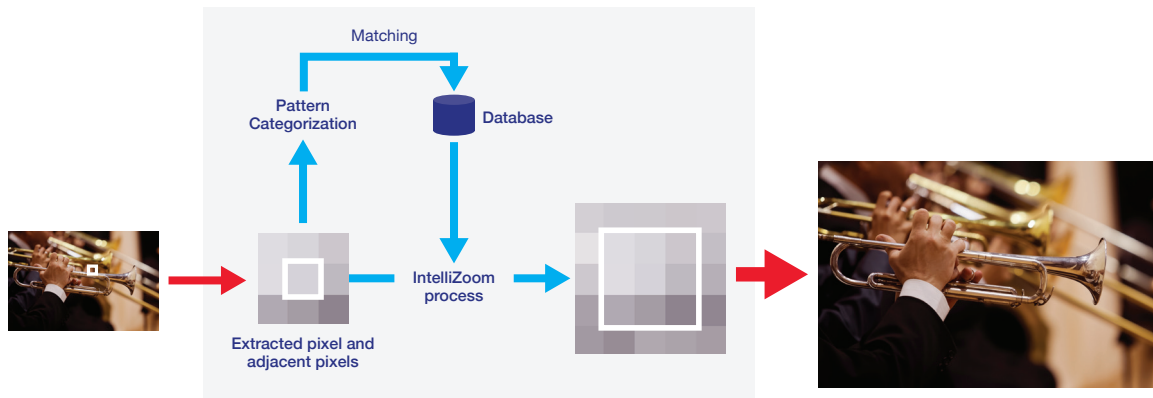

RoboSHOT 40 UHD

Broadcast-Quality PTZ Camera

Superior Broadcast Quality Images at an Exceptional Price

RoboSHOT® 40 UHD is an outstanding broadcast-quality PTZ camera with 40x zoom, genlock capabilities, silky-smooth motor movement and outstanding image quality – all at a surprisingly competitive price for the entry-level broadcast PTZ camera market.

Whether it's a television show, sporting event, government meeting or wedding ceremony, RoboSHOT 40 UHD promises truly brilliant 4K video footage for broadcasting, streaming and recording.

Advanced Features with 4K Image Quality

Genlock

Designed with a genlock external sync port, the RoboSHOT 40 UHD camera provides accurate synchronization in multi-camera broadcast environments. The camera also offers phase compensation to fine-tune and adjust the genlock signal.

IntelliZoom™ Image Processing

In addition to an incredible 30x zoom with 4K resolution at 30fps, you can achieve full high definition 40x zoom with 1080p/60fps performance with the latest advancements in intelligent zooming technology. Most digital zooms use electronic cropping to get closer to the subject, resulting in fuzzy images. The RoboSHOT 40 UHD camera's powerful processor compares patterns found in adjacent pixels and creates new pixels to match selected patterns, resulting in more realistic, higher-quality images.