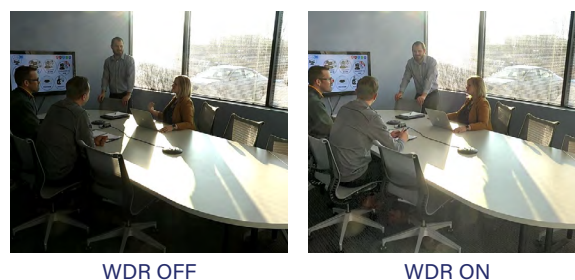

ENHANCED WIDE DYNAMIC RANGE (WDR)

With its back-illuminated CMOS image sensor, RoboSHOT 40 UHD offers more powerful image signal processing (ISP) – resulting in better light-gathering capabilities, incredible contrast and sharp 4K video, even in dim lighting conditions. Enhanced WDR helps correct for environments with uneven lighting by making darker or over-bright areas in video more visible and detailed. The RoboSHOT 40 UHD produces brilliant images in varied light settings like sanctuaries or outdoor live events. The WDR can be turned off and on via the web-based user interface or through serial commands.