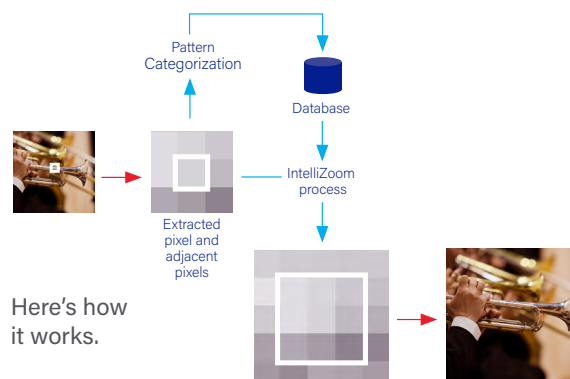

ADVANCED FEATURES WITH 4K IMAGE QUALITY

GENLOCK

Designed with a genlock external sync port, the RoboSHOT 40 UHD camera provides accurate synchronization in multicamera broadcast environments. The camera also offers phase compensation to fine-tune and adjust the genlock signal.

INTELLIZOOM™ IMAGE PROCESSING

In addition to an incredible 30x zoom with 4K resolution at 30fps, you can achieve full high definition 40x zoom with 1080p/60fps performance with the latest advancements in intelligent zooming technology. Most digital zooms use electronic cropping to get closer to the subject, resulting in fuzzy images. The RoboSHOT 40 UHD camera's powerful processor compares patterns found in adjacent pixels and creates new pixels to match selected patterns, resulting in more realistic, higher-quality images.