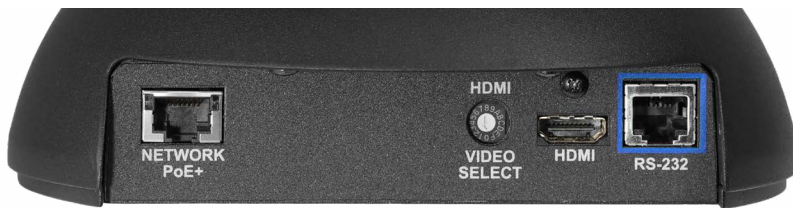

RoboSHOT® Elite NDI®

Professional AV Broadcast Camera

The Premier Camera Solution for Native NDI

The RoboSHOT® 12E and 30E NDI® PTZ Cameras are designed with NewTek NDI® (Network Device Interface) technology, which makes it easy to share high-quality video over a local Ethernet network. Perfect for broadcast solutions where customers need a professional-quality NDI camera to work with their NewTek TriCaster® controller and existing NDI systems, and is ideal for large meeting rooms, lecture halls and houses of worship. The RoboSHOT 12E and 30E NDI offer the performance focused and uncompressed full native NDI for low signal latency.

Full NDI. Lower Latency. Better Quality.

Delivers professional RoboSHOT Elite imaging into the NDI ecosystem with the high quality and ease of use Vaddio is known for. This RoboSHOT Elite Series camera complies with the most rigorous NDI standards to deliver one of the lowest signal latencies in the industry for superior live, on-air camera control, switching and streaming.

Based on the proven track record of Vaddio's RoboSHOT Elite cameras, the RoboSHOT 12E and 30E NDI offer plug and play simplicity. Just connect the camera to the network and open your NewTek control software. The camera is instantly available for NDI control and streaming without installing any additional drivers.