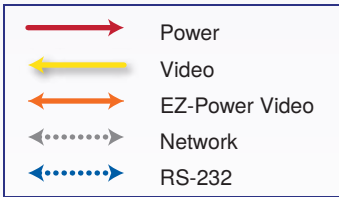

Document 342-0803 Rev D
March 2019

Vaddio is a brand of Legrand AV · www.legrandav.com · Phone 800.572.2011 / +1.763.971.4400 · Fax +1.763.971.4464 · Email av.vaddio.support@legrand.com
Visit us at support.vaddio.com for firmware updates, specifications, drawings, manuals, technical support information, and more.
©2019 Legrand AV Inc. Vaddio is a registered trademark of Legrand AV Inc. All other brand names or marks are used for identification purposes and are trademarks of their respective owners.
All patents are protected under existing designations. Other patents pending.

AV Brands Chief | Da-Lite | Middle Atlantic | Projecta | Sanus | Vaddio
A brand of **legrand**

vaddio