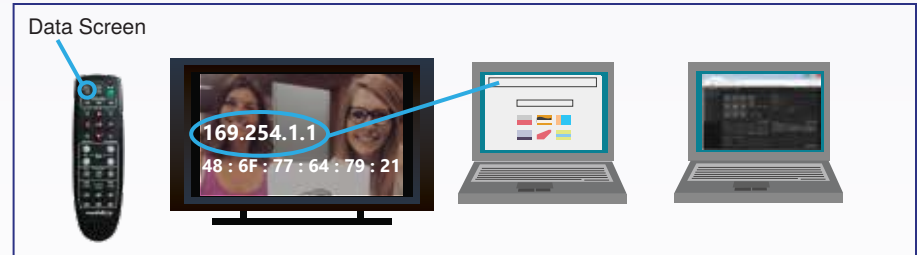

Document 342-0803 Rev D
March 2019

Vaddio is a brand of Legrand AV · www.legrandav.com · Phone 800.572.2011 / +1.763.971.4400 · Fax +1.763.971.4464 · Email av.vaddio.support@legrand.com
Visit us at support.vaddio.com for firmware updates, specifications, drawings, manuals, technical support information, and more.
©2019 Legrand AV Inc. Vaddio is a registered trademark of Legrand AV Inc. All other brand names or marks are used for identification purposes and are trademarks of their respective owners.
All patents are protected under existing designations. Other patents pending.

AV Brands Chief | Da-Lite | Middle Atlantic | Projecta | Sanus | Vaddio
A brand of **legrand**

vaddio