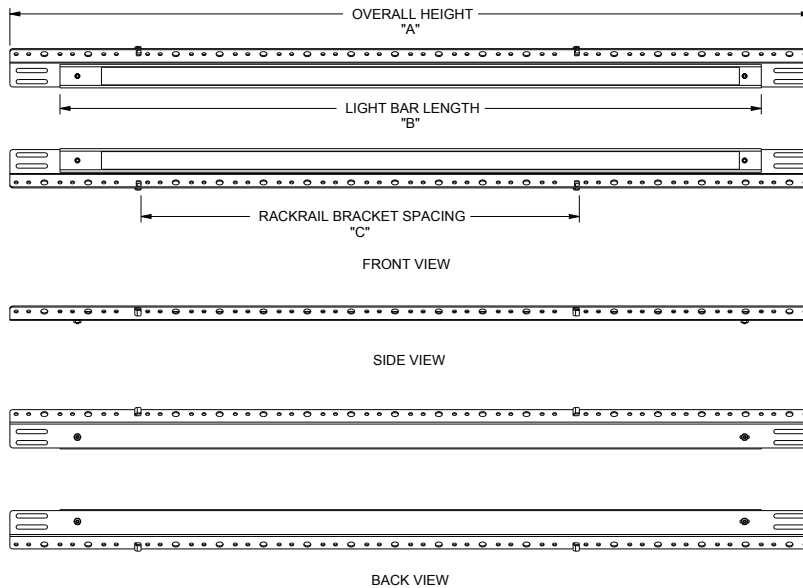

COMMERCIAL BRANDS

C2G | Chief | Da-Lite | Luxul | Middle Atlantic | Vaddio | Wiremold

120-00005 / rev - / 8-23-19

Forward Family

utility lighting basic dimensions

- NOTE(S):
 1. ALL DIMENSIONS SHOWN IN FORMAT:
 INCHES [MILLIMETERS]
 2. FWD-LT-UTL-16-21-D SHOWN
 3. LIGHT TEMPERATURE - 4000K

SKU #	OVERALL HEIGHT "A"	LIGHT BAR LENGTH "B"	RACKRAIL BRACKET SPACING "C"	LUMENS	DRIVER OUTPUT
FWD-LT-UTL-44-45-D	77.0 [1956]	73.0 [1854]	21.0 [533]	2X 1425LM	24V, 1.5A
FWD-LT-UTL-41-42-D	65.0 [1651]	61.0 [1549]	17.5 [445]	2X 1110LM	24V, 1.5A
FWD-LT-UTL-35-40-D	65.0 [1651]	61.0 [1549]	21.0 [533]	2X 1110LM	24V, 1.5A
FWD-LT-UTL-24-27-D	46.0 [1168]	42.0 [1067]	21.0 [533]	2X 855LM	24V, 1.5A
FWD-LT-UTL-16-21-D	32.0 [813]	28.0 [711]	17.5 [445]	2X 570LM	24V, 1.5A