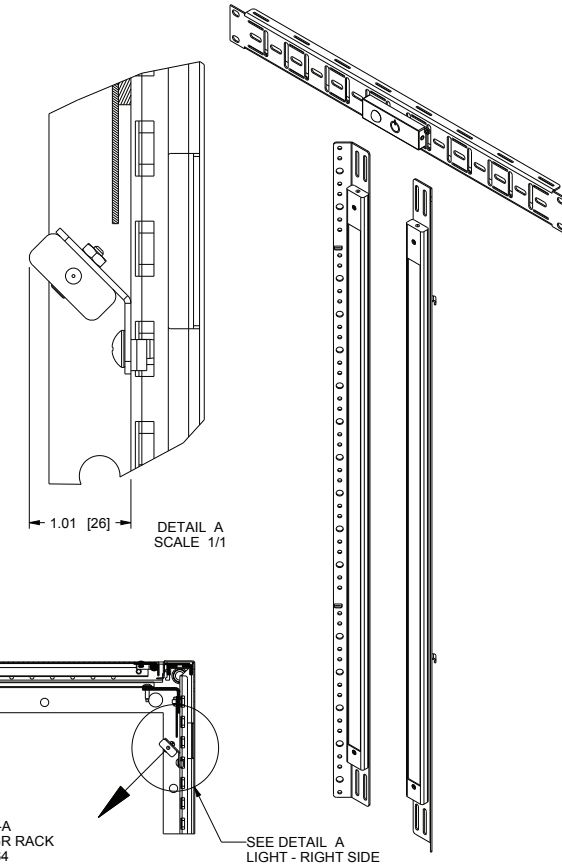

COMMERCIAL BRANDS

C2G | Chief | Da-Lite | Luxul | Middle Atlantic | Vaddio | Wiremold

120-00005 / rev - / 8-23-19

Forward Family

utility lighting basic dimensions

- NOTE(S):
 1. ALL DIMENSIONS SHOWN IN FORMAT:
 INCHES [MILLIMETERS]
 2. FWD-LT-UTL-16-21-D SHOWN
 3. LIGHT TEMPERATURE - 4000K

SKU #	OVERALL HEIGHT "A"	LIGHT BAR LENGTH "B"	RACKRAIL BRACKET SPACING "C"	LUMENS	DRIVER OUTPUT
FWD-LT-UTL-44-45-D	77.0 [1956]	73.0 [1854]	21.0 [533]	2X 1425LM	24V, 1.5A
FWD-LT-UTL-41-42-D	65.0 [1651]	61.0 [1549]	17.5 [445]	2X 1110LM	24V, 1.5A
FWD-LT-UTL-35-40-D	65.0 [1651]	61.0 [1549]	21.0 [533]	2X 1110LM	24V, 1.5A
FWD-LT-UTL-24-27-D	46.0 [1168]	42.0 [1067]	21.0 [533]	2X 855LM	24V, 1.5A
FWD-LT-UTL-16-21-D	32.0 [813]	28.0 [711]	17.5 [445]	2X 570LM	24V, 1.5A