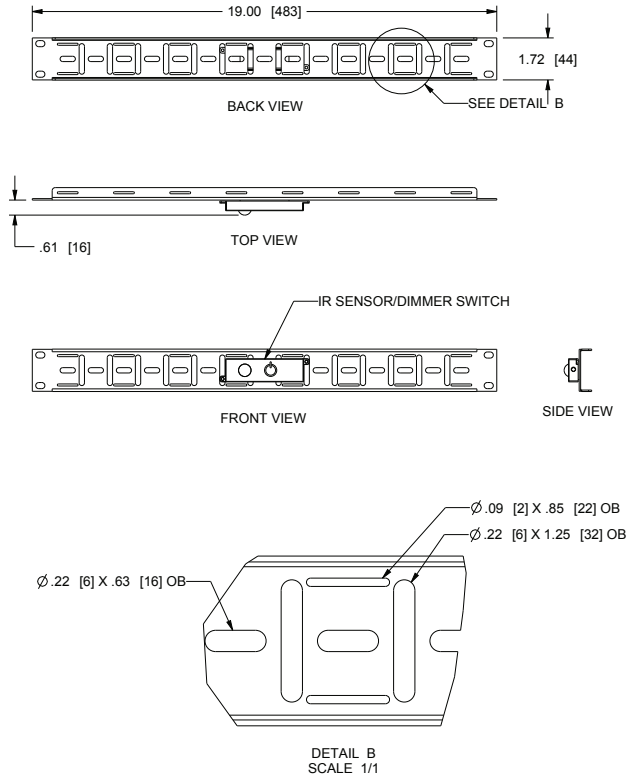

COMMERCIAL BRANDS

C2G | Chief | Da-Lite | Luxul | Middle Atlantic | Vaddio | Wiremold

Forward Family

utility lighting basic dimensions

NOTE(S):
1. ALL DIMENSIONS SHOWN IN FORMAT:
INCHES [MILLIMETERS]

SKU #	FWD-LT-UTL-16-21-D	FWD-LT-UTL-24-27-D	FWD-LT-UTL-35-40-D	FWD-LT-UTL-41-42-D	FWD-LT-UTL-44-45-D
BGR					
BGR-19XX	X				
BGR-25XX		X			
BGR-38XX		X	X		
BGR-41XX	X			X	
BGR-45XX		X			X
DWR					
DWR-10-XX					
DWR-12-XX					
DWR-16-XX					
DWR-18-XX					
DWR-21-XX	X				
DWR-24-XX	X				
DWR-35-XX	X	X	X		
ERK					
ERK-18XX	X				
ERK-21XX	X				
ERK-27XX		X			
ERK-35XX	X	X			
ERK-40XX	X	X	X	X	
ERK-44XX	X	X	X	X	X
MRK					
MRK-24XX	X				
MRK-37XX	X	X	X		
MRK-40XX	X	X	X	X	
MRK-44XX	X	X	X	X	X
SNE					
SNE - 24 SP					
SNE - 42 SP		X	X	X	
SNE - 45 SP		X	X	X	X
SR					
SR-24-XX	X				
SR-40-XX	X	X	X	X	
SR-46-XX	X	X	X	X	X
VRK					
VRK-44-XXH	X	X	X	X	X
WRK					
WRK-24-XX		X			
WRK-37-XX	X	X	X		
WRK-40-XX	X	X	X		
WRK-44-XX	X	X	X		X