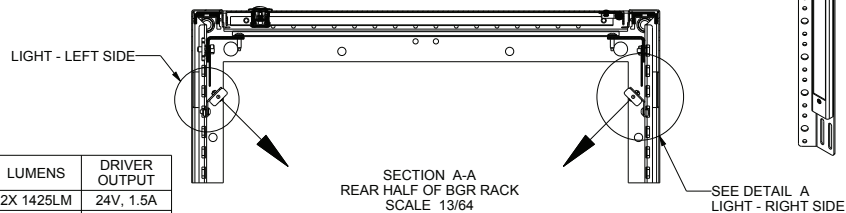

COMMERCIAL BRANDS

C2G | Chief | Da-Lite | Luxul | Middle Atlantic | Vaddio | Wiremold

120-00005 / rev - / 8-23-19

Forward Family

utility lighting basic dimensions

- NOTE(S):
 1. ALL DIMENSIONS SHOWN IN FORMAT:
 INCHES [MILLIMETERS]
 2. FWD-LT-UTL-16-21-D SHOWN
 3. LIGHT TEMPERATURE - 4000K

SKU #	OVERALL HEIGHT "A"	LIGHT BAR LENGTH "B"	RACKRAIL BRACKET SPACING "C"	LUMENS	DRIVER OUTPUT
FWD-LT-UTL-44-45-D	77.0 [1956]	73.0 [1854]	21.0 [533]	2X 1425LM	24V, 1.5A
FWD-LT-UTL-41-42-D	65.0 [1651]	61.0 [1549]	17.5 [445]	2X 1110LM	24V, 1.5A
FWD-LT-UTL-35-40-D	65.0 [1651]	61.0 [1549]	21.0 [533]	2X 1110LM	24V, 1.5A
FWD-LT-UTL-24-27-D	46.0 [1168]	42.0 [1067]	21.0 [533]	2X 855LM	24V, 1.5A
FWD-LT-UTL-16-21-D	32.0 [813]	28.0 [711]	17.5 [445]	2X 570LM	24V, 1.5A