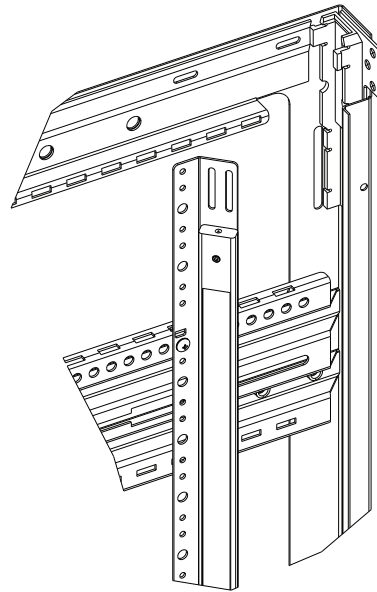

COMMERCIAL BRANDS

C2G | Chief | Da-Lite | Luxut | Middle Atlantic | Vaddio | Wiremold

Forward Family

utility lighting basic dimensions

NOTE(S):
 1. ALL DIMENSIONS SHOWN IN FORMAT:
 INCHES [MILLIMETERS]
 2. FWD-LT-UTL-16-21-D SHOWN