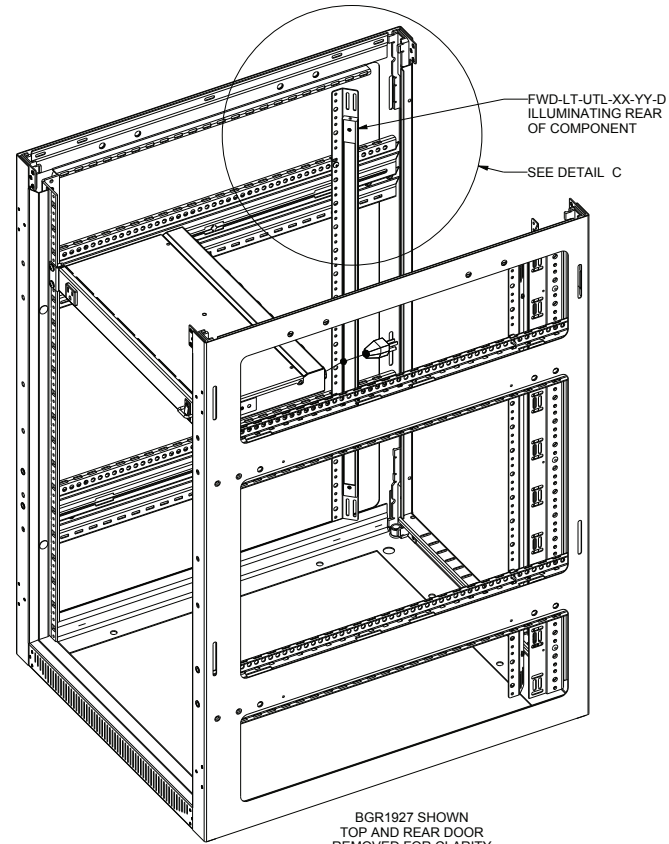

BGR1927 SHOWN
TOP AND REAR DOOR
REMOVED FOR CLARITY

WHAT GREAT SYSTEMS ARE BUILT ON™ | LEGRANDAV.COM

USA P 800.266.7225 E av.middleatlantic.support@legrand.com
CANADA P 888.766.9770 E av.middleatlantic.support@legrand.com

©2019 Middle Atlantic Products, Inc. All rights reserved. All other brand names or marks are used for identification purposes and are trademarks of their respective owners. All patents are protected under existing designations. Other patents pending.

COMMERCIAL BRANDS

C2G | Chief | Da-Lite | Luxul | Middle Atlantic | Vaddio | Wiremold