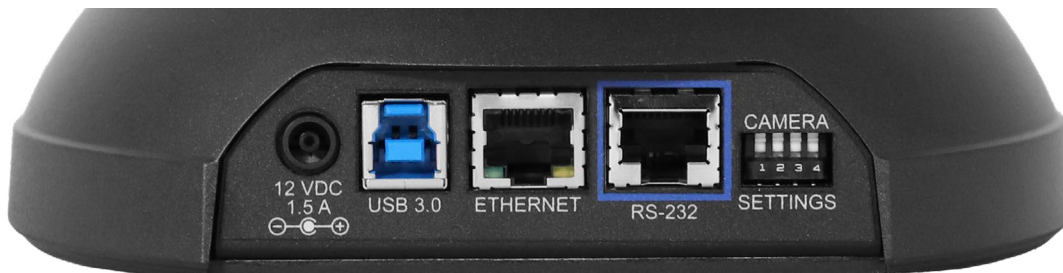

The extra-wide field of view allows everyone around a table to be clearly visible. Its USB 3.0 output lets you send uncompressed, high resolution video over USB.

Vaddio's exceptional video quality elevates meetings without breaking the budget.

# Ready. Set. Huddle. Collaborate.

ConferenceSHOT FX is Vaddio's latest fixed USB camera with network manageability, providing professional quality at an entry level price.

- **USB 3.0 Output** – Capable of 1080p/60fps for the smoothest video available; also supports USB 2.0
- **88° FOV (96° diagonal FOV)** – Frame the whole group better with an extra-wide field of view
- **Remote Management** – Includes access to web-based user interface for remote configuration, management, and control
- **3X Zoom** – high definition zoom with configurable presets and manual pan/tilt operation
- **Razor Sharp Image** – Elevate the presentation with image clarity that mass consumer brand cameras can't reproduce
- **Color Adjustment** – Optimize color for different settings by automatically or manually adjusting color, shading, backlight and wide dynamic range

## Back of Camera

- **12 VDC:** 1.5 Amp power connector
- **USB 3.0 Port:** Capable of 1080p/60fps; also supports USB 2.0
- **Ethernet:** IP (H.264) RTSP Video Resolutions 10/100 with RJ-45
- **RS-232 Port:** Provides third party control
- **DIP switches are same as with CS10:** DIP switches – Set IR frequency, IR on/off, and image flip (camera is invertible)