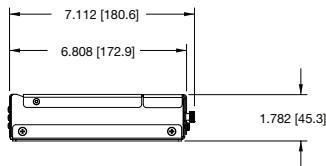

*Measured using 0.8 pf load

what **great systems** are built on.™

A Group brand | **legrand**

Middle Atlantic Products
middleatlantic.com | middleatlantic.ca

Series Protection™

basic dimensions

all dimensions in inches unless otherwise noted [all dimensions in brackets are in millimeters]

Half Rackmount 10.4" width

PD-420R-SP / PD-415R-SP

Stand Alone

PD-HW15-SP

what great systems are built on.™

A Group brand |  legrand

Middle Atlantic Products

middleatlantic.com | middleatlantic.ca