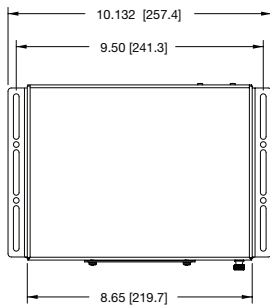

96-011178 / rev c / 5-28-20

Series Protection™

basic dimensions

all dimensions in inches unless otherwise noted [all dimensions in brackets are in millimeters]

Full Rackmount 19" width

Part #	Chassis	Input	Outlet Qty	Peak Load @120VAC	Surge Mode	Measured Over/Under Voltage Threshold (Outlets Only)*			
						Upper Limit Cutoff	Upper Limit Restore	Lower Limit Cutoff	Lower Limit Restore
PD-915R-SP	Rackmount	9' SignalSAFE™ Cord	9	15A	Series	135VAC (RMS)	126VAC (RMS)	100VAC (RMS)	105VAC (RMS)
PD-920R-SP	Rackmount	9' SignalSAFE™ Cord	9	20A	Series	135VAC (RMS)	126VAC (RMS)	100VAC (RMS)	105VAC (RMS)
PD-415R-SP	Half Rack	9' SignalSAFE™ Cord	4	15A	Series	135VAC (RMS)	126VAC (RMS)	100VAC (RMS)	105VAC (RMS)
PD-420R-SP	Half Rack	9' SignalSAFE™ Cord	4	20A	Series	135VAC (RMS)	126VAC (RMS)	100VAC (RMS)	105VAC (RMS)
PD-HW15-SP	Stand alone	Internal J-Box		15A	Series	135VAC (RMS)	126VAC (RMS)	100VAC (RMS)	105VAC (RMS)

*Measured using 0.8 pf load

what **great systems** are built on.™

A Group brand | **legrand**

Middle Atlantic Products
middleatlantic.com | middleatlantic.ca

Series Protection™

basic dimensions

all dimensions in inches unless otherwise noted [all dimensions in brackets are in millimeters]

Half Rackmount 10.4" width

PD-420R-SP / PD-415R-SP

Stand Alone

PD-HW15-SP

what great systems are built on.™

A Group brand |  legrand

Middle Atlantic Products

middleatlantic.com | middleatlantic.ca