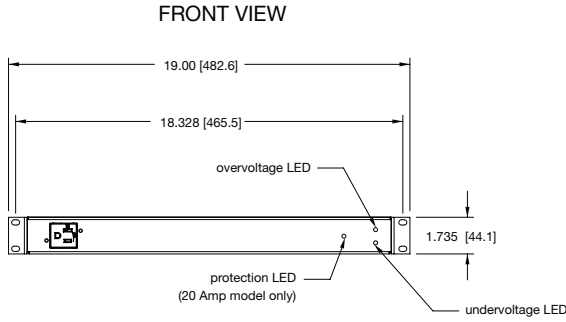

Series Protection™

basic dimensions

all dimensions in inches unless otherwise noted [all dimensions in brackets are in millimeters]

Full Rackmount 19" width

Part #	Chassis	Input	Outlet Qty	Peak Load @120VAC	Surge Mode	Measured Over/Under Voltage Threshold (Outlets Only)*			
						Upper Limit Cutoff	Upper Limit Restore	Lower Limit Cutoff	Lower Limit Restore
PD-915R-SP	Rackmount	9' SignalSAFE™ Cord	9	15A	Series	135VAC (RMS)	126VAC (RMS)	100VAC (RMS)	105VAC (RMS)
PD-920R-SP	Rackmount	9' SignalSAFE™ Cord	9	20A	Series	135VAC (RMS)	126VAC (RMS)	100VAC (RMS)	105VAC (RMS)
PD-415R-SP	Half Rack	9' SignalSAFE™ Cord	4	15A	Series	135VAC (RMS)	126VAC (RMS)	100VAC (RMS)	105VAC (RMS)
PD-420R-SP	Half Rack	9' SignalSAFE™ Cord	4	20A	Series	135VAC (RMS)	126VAC (RMS)	100VAC (RMS)	105VAC (RMS)
PD-HW15-SP	Stand alone	Internal J-Box		15A	Series	135VAC (RMS)	126VAC (RMS)	100VAC (RMS)	105VAC (RMS)

*Measured using 0.8 pf load

what **great systems** are built on.™

A Group brand | **legrand**

Middle Atlantic Products
middleatlantic.com | middleatlantic.ca