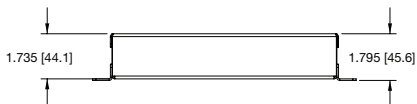

96-011178 / rev c / 5-28-20

Series Protection™

basic dimensions

all dimensions in inches unless otherwise noted [all dimensions in brackets are in millimeters]

Full Rackmount 19" width

Part #	Chassis	Input	Outlet Qty	Peak Load @120VAC	Surge Mode	Measured Over/Under Voltage Threshold (Outlets Only)*			
						Upper Limit Cutoff	Upper Limit Restore	Lower Limit Cutoff	Lower Limit Restore
PD-915R-SP	Rackmount	9' SignalSAFE™ Cord	9	15A	Series	135VAC (RMS)	126VAC (RMS)	100VAC (RMS)	105VAC (RMS)
PD-920R-SP	Rackmount	9' SignalSAFE™ Cord	9	20A	Series	135VAC (RMS)	126VAC (RMS)	100VAC (RMS)	105VAC (RMS)
PD-415R-SP	Half Rack	9' SignalSAFE™ Cord	4	15A	Series	135VAC (RMS)	126VAC (RMS)	100VAC (RMS)	105VAC (RMS)
PD-420R-SP	Half Rack	9' SignalSAFE™ Cord	4	20A	Series	135VAC (RMS)	126VAC (RMS)	100VAC (RMS)	105VAC (RMS)
PD-HW15-SP	Stand alone	Internal J-Box		15A	Series	135VAC (RMS)	126VAC (RMS)	100VAC (RMS)	105VAC (RMS)

*Measured using 0.8 pf load

what **great systems** are built on.™

A Group brand | **legrand**

Middle Atlantic Products
middleatlantic.com | middleatlantic.ca

Series Protection™

basic dimensions

all dimensions in inches unless otherwise noted [all dimensions in brackets are in millimeters]

Half Rackmount 10.4" width

PD-420R-SP / PD-415R-SP

Stand Alone

PD-HW15-SP

what great systems are built on.™

A Group brand |  legrand

Middle Atlantic Products

middleatlantic.com | middleatlantic.ca