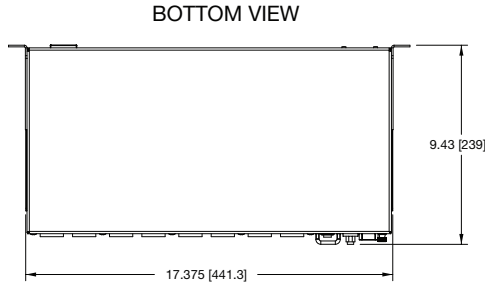

96-011178 / rev c / 5-28-20

Series Protection™

basic dimensions

all dimensions in inches unless otherwise noted [all dimensions in brackets are in millimeters]

Full Rackmount 19" width

Part #	Chassis	Input	Outlet Qty	Peak Load @120VAC	Surge Mode	Measured Over/Under Voltage Threshold (Outlets Only)*			
						Upper Limit Cutoff	Upper Limit Restore	Lower Limit Cutoff	Lower Limit Restore
PD-915R-SP	Rackmount	9' SignalSAFE™ Cord	9	15A	Series	135VAC (RMS)	126VAC (RMS)	100VAC (RMS)	105VAC (RMS)
PD-920R-SP	Rackmount	9' SignalSAFE™ Cord	9	20A	Series	135VAC (RMS)	126VAC (RMS)	100VAC (RMS)	105VAC (RMS)
PD-415R-SP	Half Rack	9' SignalSAFE™ Cord	4	15A	Series	135VAC (RMS)	126VAC (RMS)	100VAC (RMS)	105VAC (RMS)
PD-420R-SP	Half Rack	9' SignalSAFE™ Cord	4	20A	Series	135VAC (RMS)	126VAC (RMS)	100VAC (RMS)	105VAC (RMS)
PD-HW15-SP	Stand alone	Internal J-Box		15A	Series	135VAC (RMS)	126VAC (RMS)	100VAC (RMS)	105VAC (RMS)

*Measured using 0.8 pf load

what **great systems** are built on.™

A Group brand | **legrand**

Middle Atlantic Products
middleatlantic.com | middleatlantic.ca

Series Protection™

basic dimensions

all dimensions in inches unless otherwise noted [all dimensions in brackets are in millimeters]