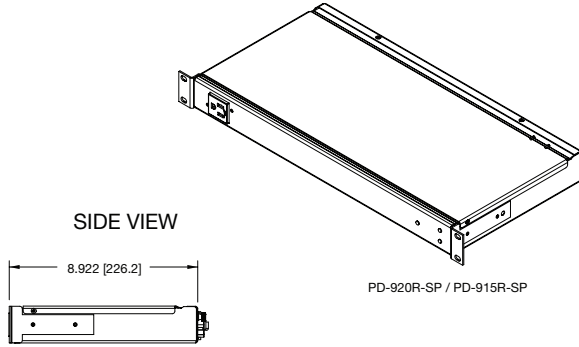

Series Protection™

basic dimensions

all dimensions in inches unless otherwise noted [all dimensions in brackets are in millimeters]

Full Rackmount 19" width

Part #	Chassis	Input	Outlet Qty	Peak Load @120VAC	Surge Mode	Measured Over/Under Voltage Threshold (Outlets Only)*			
						Upper Limit Cutoff	Upper Limit Restore	Lower Limit Cutoff	Lower Limit Restore
PD-915R-SP	Rackmount	9' SignalSAFE™ Cord	9	15A	Series	135VAC (RMS)	126VAC (RMS)	100VAC (RMS)	105VAC (RMS)
PD-920R-SP	Rackmount	9' SignalSAFE™ Cord	9	20A	Series	135VAC (RMS)	126VAC (RMS)	100VAC (RMS)	105VAC (RMS)
PD-415R-SP	Half Rack	9' SignalSAFE™ Cord	4	15A	Series	135VAC (RMS)	126VAC (RMS)	100VAC (RMS)	105VAC (RMS)
PD-420R-SP	Half Rack	9' SignalSAFE™ Cord	4	20A	Series	135VAC (RMS)	126VAC (RMS)	100VAC (RMS)	105VAC (RMS)
PD-HW15-SP	Stand alone	Internal J-Box		15A	Series	135VAC (RMS)	126VAC (RMS)	100VAC (RMS)	105VAC (RMS)

*Measured using 0.8 pf load

what **great systems** are built on.™

A Group brand | **legrand**

Middle Atlantic Products
middleatlantic.com | middleatlantic.ca