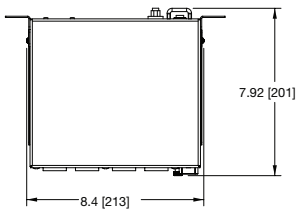

96-011178 / rev c / 5-28-20

Series Protection™

basic dimensions

all dimensions in inches unless otherwise noted [all dimensions in brackets are in millimeters]

Full Rackmount 19" width

Part #	Chassis	Input	Outlet Qty	Peak Load @120VAC	Surge Mode	Measured Over/Under Voltage Threshold (Outlets Only)*			
						Upper Limit Cutoff	Upper Limit Restore	Lower Limit Cutoff	Lower Limit Restore
PD-915R-SP	Rackmount	9' SignalSAFE™ Cord	9	15A	Series	135VAC (RMS)	126VAC (RMS)	100VAC (RMS)	105VAC (RMS)
PD-920R-SP	Rackmount	9' SignalSAFE™ Cord	9	20A	Series	135VAC (RMS)	126VAC (RMS)	100VAC (RMS)	105VAC (RMS)
PD-415R-SP	Half Rack	9' SignalSAFE™ Cord	4	15A	Series	135VAC (RMS)	126VAC (RMS)	100VAC (RMS)	105VAC (RMS)
PD-420R-SP	Half Rack	9' SignalSAFE™ Cord	4	20A	Series	135VAC (RMS)	126VAC (RMS)	100VAC (RMS)	105VAC (RMS)
PD-HW15-SP	Stand alone	Internal J-Box		15A	Series	135VAC (RMS)	126VAC (RMS)	100VAC (RMS)	105VAC (RMS)

*Measured using 0.8 pf load

what **great systems** are built on.™

A Group brand | **legrand**

Middle Atlantic Products
middleatlantic.com | middleatlantic.ca

Series Protection™

basic dimensions

all dimensions in inches unless otherwise noted [all dimensions in brackets are in millimeters]

Half Rackmount 10.4" width

PD-420R-SP / PD-415R-SP

Stand Alone

PD-HW15-SP

what great systems are built on.™

A Group brand |  legrand

Middle Atlantic Products

middleatlantic.com | middleatlantic.ca