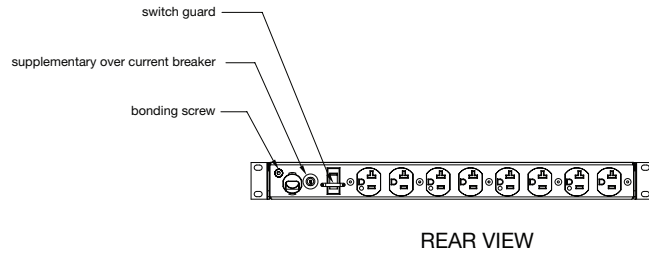

96-011178 / rev c / 5-28-20

Series Protection™

basic dimensions

all dimensions in inches unless otherwise noted [all dimensions in brackets are in millimeters]

Full Rackmount 19" width

Part #	Chassis	Input	Outlet Qty	Peak Load @120VAC	Surge Mode	Measured Over/Under Voltage Threshold (Outlets Only)*			
						Upper Limit Cutoff	Upper Limit Restore	Lower Limit Cutoff	Lower Limit Restore
PD-915R-SP	Rackmount	9' SignalSAFE™ Cord	9	15A	Series	135VAC (RMS)	126VAC (RMS)	100VAC (RMS)	105VAC (RMS)
PD-920R-SP	Rackmount	9' SignalSAFE™ Cord	9	20A	Series	135VAC (RMS)	126VAC (RMS)	100VAC (RMS)	105VAC (RMS)
PD-415R-SP	Half Rack	9' SignalSAFE™ Cord	4	15A	Series	135VAC (RMS)	126VAC (RMS)	100VAC (RMS)	105VAC (RMS)
PD-420R-SP	Half Rack	9' SignalSAFE™ Cord	4	20A	Series	135VAC (RMS)	126VAC (RMS)	100VAC (RMS)	105VAC (RMS)
PD-HW15-SP	Stand alone	Internal J-Box		15A	Series	135VAC (RMS)	126VAC (RMS)	100VAC (RMS)	105VAC (RMS)