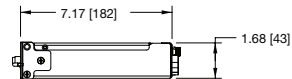

Series Protection™

basic dimensions

all dimensions in inches unless otherwise noted [all dimensions in brackets are in millimeters]

Half Rackmount 10.4" width

Stand Alone

what great systems are built on.™

A Group brand | legrand

Middle Atlantic Products

middleatlantic.com | middleatlantic.ca