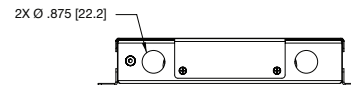

*Measured using 0.8 pf load

what **great systems** are built on.™

A Group brand | **legrand**

Middle Atlantic Products
middleatlantic.com | middleatlantic.ca

Series Protection™

basic dimensions

all dimensions in inches unless otherwise noted [all dimensions in brackets are in millimeters]

Half Rackmount 10.4" width

PD-420R-SP / PD-415R-SP

Stand Alone

PD-HW15-SP

what great systems are built on.™

A Group brand |  legrand

Middle Atlantic Products

middleatlantic.com | middleatlantic.ca