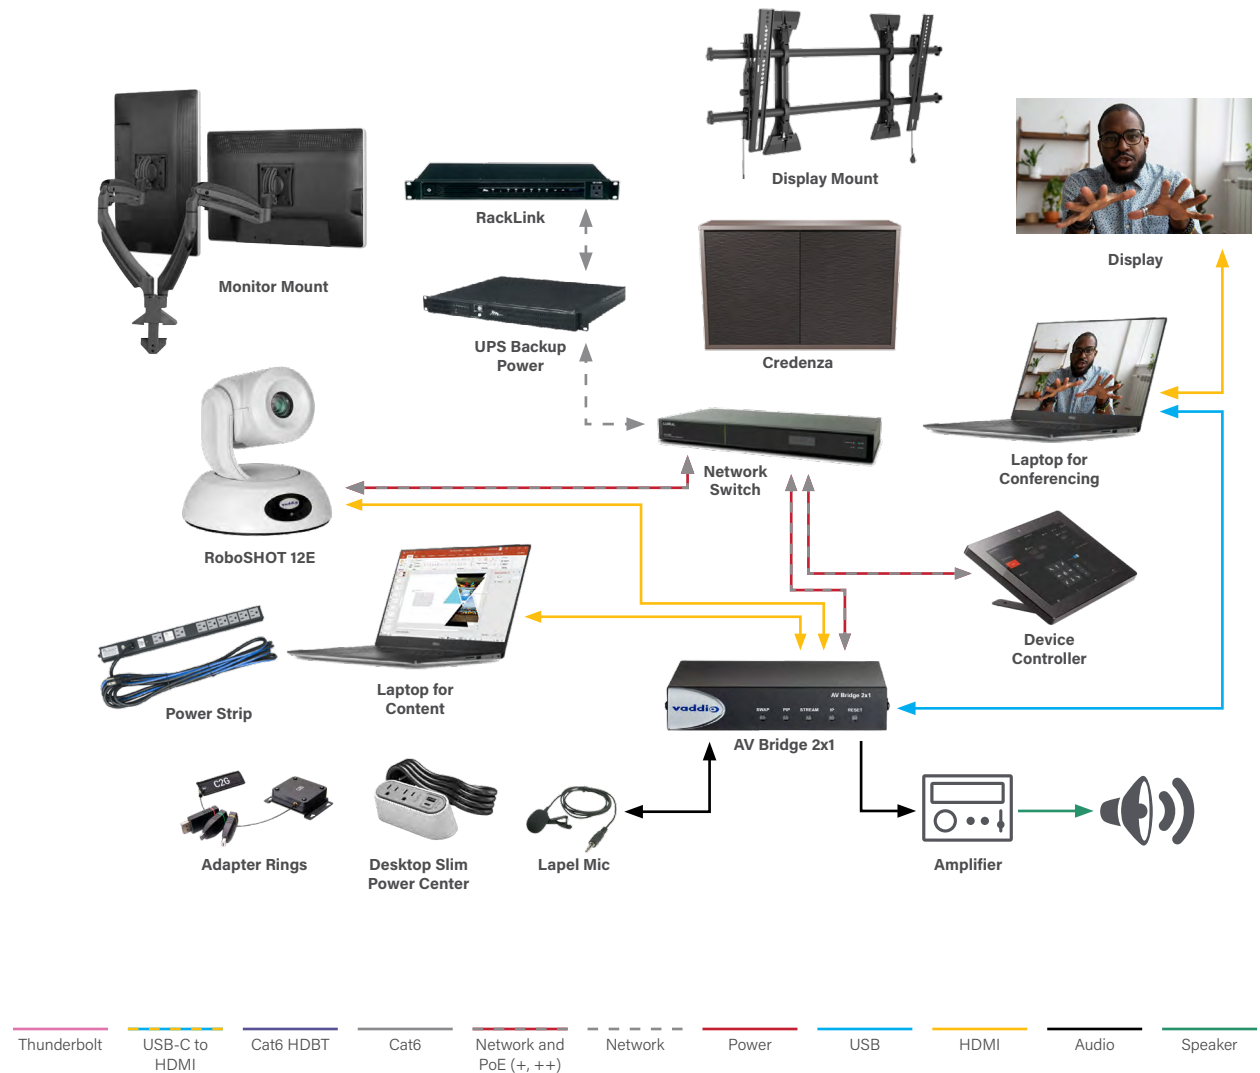

EXECUTIVE / ADMIN HOME OFFICE

Part Numbers

Vaddio RoboSHOT 12E HDMI **999-99400-000W** (White)

Vaddio AV Bridge 2x1 **999-8250-000**

Vaddio Device Controller **999-42300-000**

Chief Display Mount **LTM1U**

Chief Kontour Monitor Mount Arms **K1D220B**

Luxul Network Switch **AMS-1208P**

Middle Atlantic C3 Credenza **(See Parts List)**

Middle Atlantic **RLNK-P915R**

Middle Atlantic Select Series UPS Backup Power **UPS-S1000R**

Middle Atlantic Slim Power Strip **PD-815SC-20**

C2G 6' HDMI Cable **56783**

C2G 10' Cat6 Cable (qty 2) **27153**

C2G 10' USB 3.0 Cable **54175**

C2G 50' Cat6 Plenum Cable (qty 3) **15274**

C2G 50' HDMI Active Cable (qty 2) **41415**

C2G Docking Station **54439**

C2G Retractable Universal Mount
4K HDMI Adapter Ring **29879**

Wiremold Desktop Power
WSPC220CWH

Why We Love It

- Recreate the best office experience with high quality video and audio products right from your own home
- Program camera presets for different locations within your office (whiteboard or flip chart)
- Create automation for better audience engagement with video overlays and triggers

Ideal For: Video conferencing and streaming

Kick it Up a Notch

Dock with Ease

WHY: Connect all desktop peripherals with a single cable, including dual displays, while also charging your laptop.

Store Gear Like a Pro

WHY: AV Racks protect the longevity of your investment by providing proper thermal and cable management.

'No-Touch' Camera Angle Changes

WHY: Allows users to present from different areas like a whiteboard and provide optimal viewing for participants.