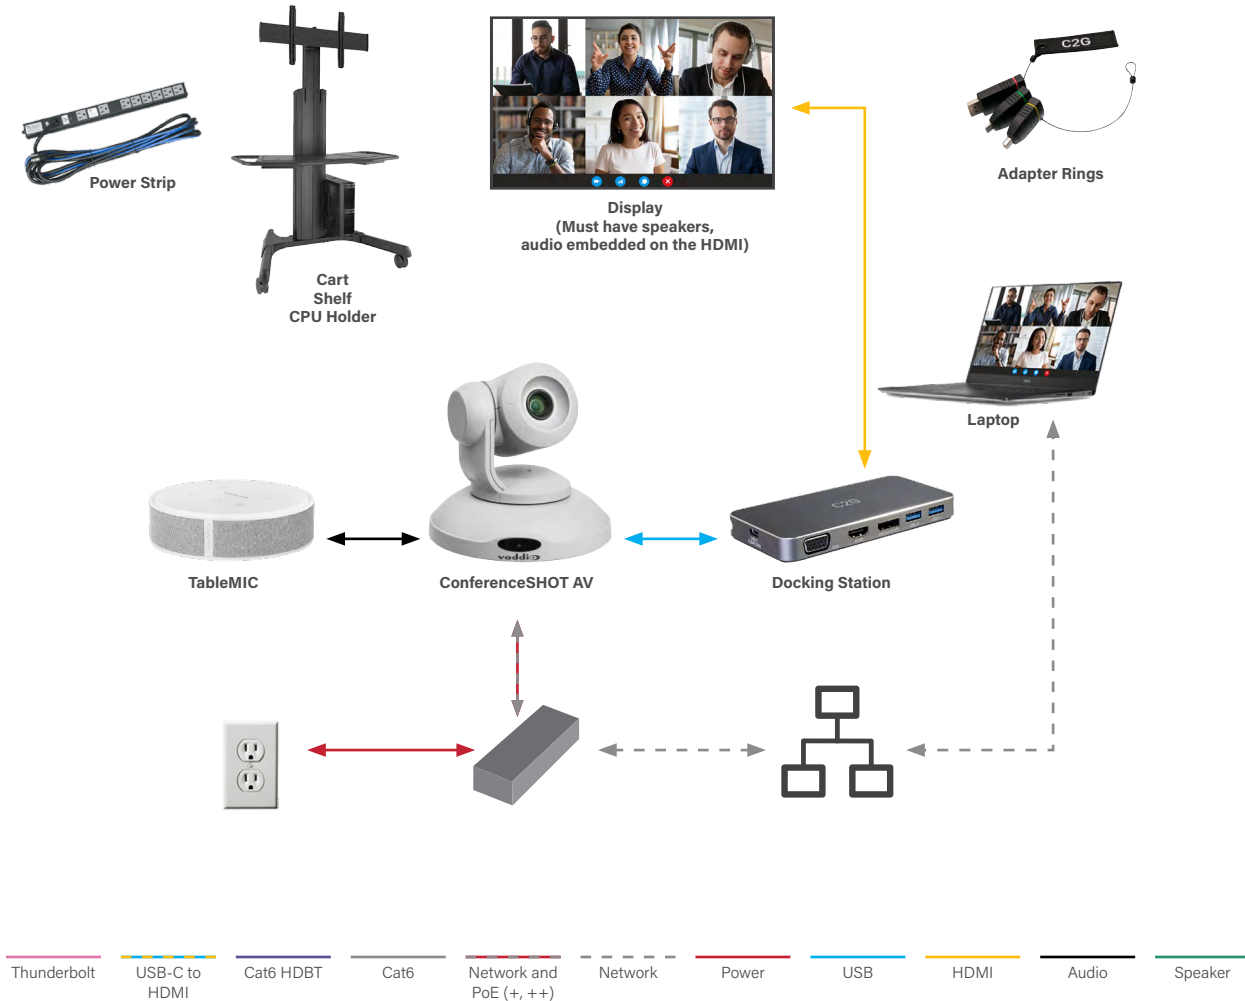

## Part Numbers

Vaddio ConferenceSHOT AV Bundle - TableMIC 1  
**999-99950-500W** (White)

Chief Mobile AV Cart **LPAUB**

Chief Accessory Shelf **FCA613B**

Chief CPU Holder **FCA650B**

Chief Shelf **FCA810**

**Ideal For: Distance learning, lecture capture, streaming and video conferencing**