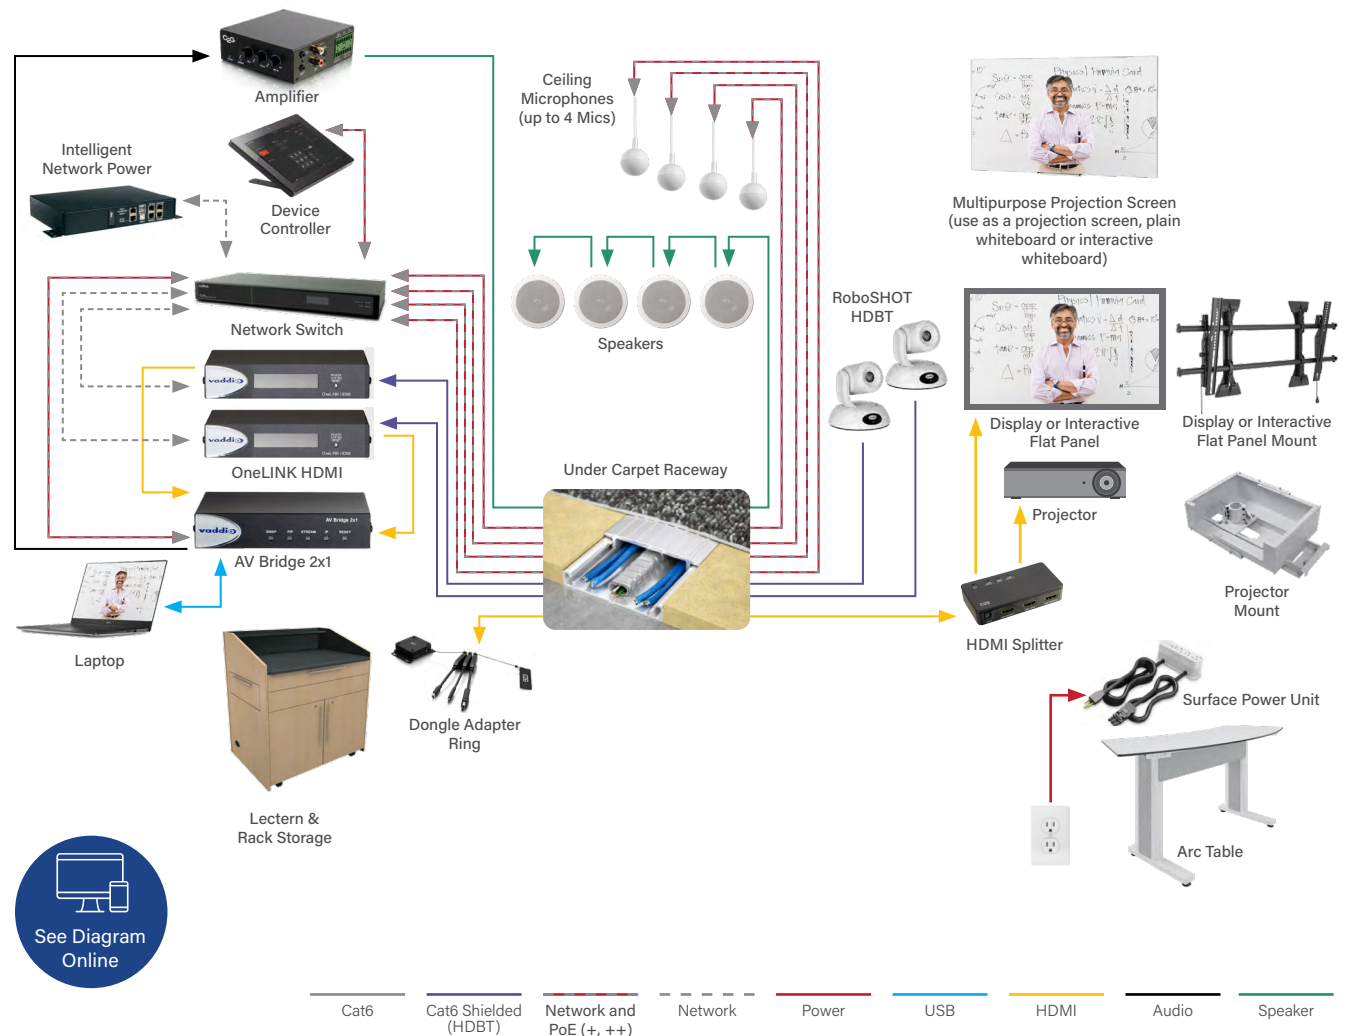

MEDIUM CLASSROOM

Why We Love It

- Multiple cameras provide the ability for presets in several locations
- Streams directly to many lecture capture platforms with no computer required
- Plays well with third party equipment for ease of use

Ideal For: Hybrid learning and corporate training rooms needing lecture capture and recording

Part Numbers

1. Vaddio RoboSHOT 12E HDBT OneLINK HDMI System (qty 2) **999-99600-100W** (White)
2. Vaddio AV Bridge 2x1 **999-8250-000**
3. Vaddio EasyIP CeilingMIC D (up to qty 4) **999-85810-000**
4. Vaddio Device Controller **999-42300-000**
5. Chief Display Mount **LTM1U**
6. Chief Projector Mount **SYS474UW**
7. Da-Lite IDEA Screen **25940T**
8. Middle Atlantic L5 Series Lectern (See Parts List)
9. Middle Atlantic Arc Table **TBL-ARC-3P-SH-WW**
10. Middle Atlantic Premium+Series RackLink **RLNK-P415**
11. Luxul Network Switch **AMS-1208P**
12. Connectrac Under Carpet Raceway (coming soon) CT.UCR-08-QD25
13. Wiremold ModPower Surface Unit **MDSA10-WH**
14. C2G Amplifier **40881**
15. C2G HDMI Splitter **41057**
16. C2G Ceiling Speakers **39907**
17. C2G 50' HDMI Plenum Cable (qty 2) **42532**
18. C2G 6' HDMI Cable (qty 3) **56783**
19. C2G 50' Cat6 Plenum Cable (qty 4) **15274**
20. C2G 15' Cat6 Cable (qty 2) **22016**
21. C2G 10' Cat6 Cable (qty 4) **27153**
22. C2G 10' USB 3.0 Cable **54175**
23. C2G HDMI Dongle Adapter Ring **C2G30029**

Get the Full List of Parts & Pricing

Kick it Up a Notch

'No-Touch' Camera Angle Changes

WHY: Allows instructors to present from different areas like a whiteboard and provide optimal viewing for participants.

Add Backup Power

WHY: Provides consistent operation during power fluctuations and extends life of electronics.

Multiply Your Monitors

WHY: Give instructors the ability to see content AND the faces of their virtual participants.