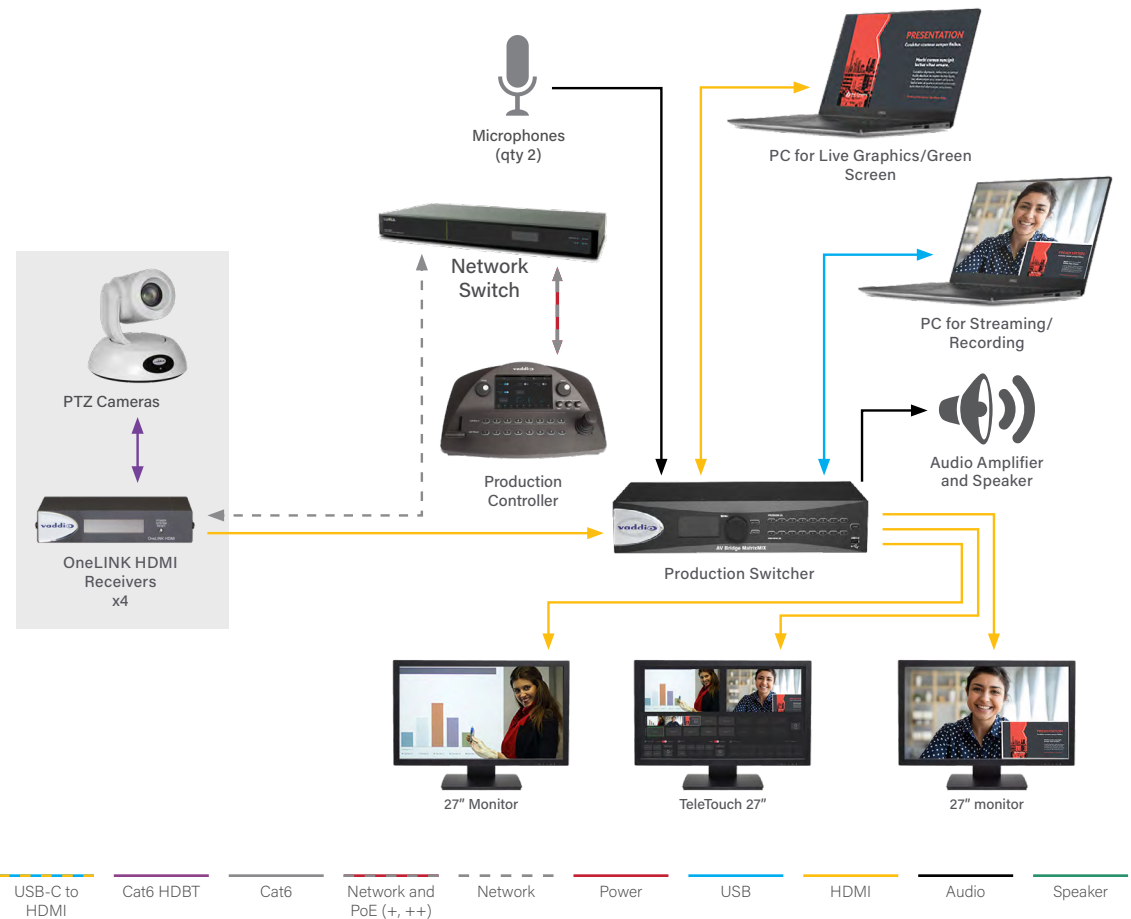

RECORDING/ LIVE STREAMING STUDIO

Part Numbers

Vaddio RoboSHOT 12E HDBT OneLINK HDMI System

999-99600-100 - Black

999-99600-100W - White

Vaddio RoboSHOT 30E HDBT OneLINK HDMI System

999-99630-100 - Black

999-99630-100W - White

Vaddio AV Bridge MatrixMIX Production System

999-5660-000

Vaddio PCC MatrixMIX Live Production Controller

999-5755-000

Vaddio TeleTouch 27" USB Touch-Screen Multiviewer

999-80000-027

C2G 100' HDMI 4K Cable **41369**

C2G 15' Cat6 Cable **22016**

C2G 10' HDMI 4K Cable **56784**

C2G 10' USB 3.0 Cable **54175**

Luxul Network Switch **AMS-1208P**

Get the Full
List of Parts
& Pricing

Kick it Up a Notch

Backup Power

WHY: When power goes out, your system won't. Ensure streaming and recording keep working no matter what.

Operate & Store Gear Like a Pro

WHY: An ergonomic desk will keep things neat and easily accessible while providing equipment storage.

Control From Anywhere

WHY: Add a router with ProWatch Plus to control your studio on or off campus.

Why We Love It

- Produce broadcast quality live events with ease
- Easy to use touchscreen functionality
- Advanced functions are accessed in the controller for graphic overlays, setting camera presets and more
- Advanced audio processor allows for echo cancellation of remote participants
- Dual purpose system, can use the touchscreen or the controller, or both, depending on skill levels

Ideal For: Campus news channels and student run announcements