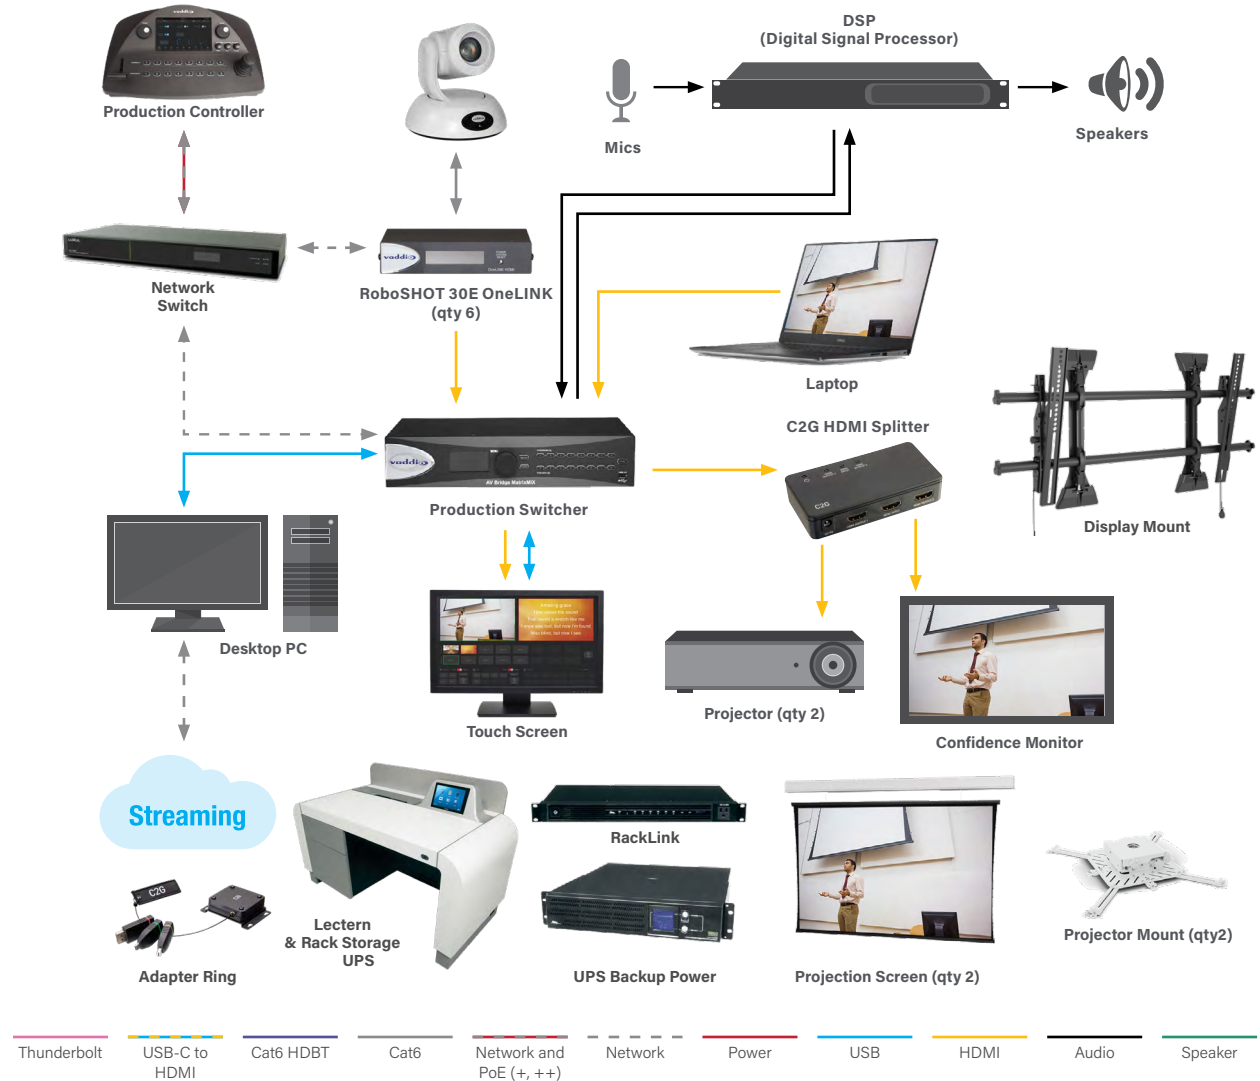

Chief Display Mount **LTM1U**

Chief Projector Mount (qty 2) **VCTUW**

Chief Vibration Isolating Coupler (qty 2) **CMA348W**

Da-Lite Wireline Advantage Screen (qty 2) **29875**

Middle Atlantic Lectern L7 Series **L7-F61A-WD-SLHA7**

Middle Atlantic Premium+ PDU with RackLink
RLNK-P915R

Middle Atlantic Premium Series UPS Backup Power
UPS-1000R

Middle Atlantic UPS Network Interface Card **UPS-IPCARD**

Luxul Network Switch **AMS-2624P**

C2G HDMI Splitter **41057**

C2G 100' Cat 6 Plenum Cable (qty 3) **15276**

C2G 50' Cat6 Plenum Cable (qty 3) **15274**

C2G 15' Cat6 Cable (qty 8) **22016**

C2G 35' HDMI Plenum Cable (qty2) **41414**

C2G 10' HDMI Cable (qty 9) **56784**

C2G 10' USB 3.0 Cable **54175**

C2G 100' HDMI Plenum Cable **41369**

C2G Retractable Table Box Mount

4K HDMI Adapter Ring **29880**

Kick it Up a Notch

'No-Touch' Camera Angle Changes

WHY: Professors focus on the lecture not the tech with solutions like a step mat and sensor kit that automatically change the camera angle.

Presenter Tracking

WHY: Gives you the ability to move around the room automatically while the camera follows you.

Why We Love It

- Multi-functional solutions combines switching, advanced camera control and graphics mixing
- Multiple cameras provide ability to set presets in several locations
- Creates automation for audience engagement with video overlays and triggers

Ideal For: Large lecture halls, auditoriums, executive board rooms, lecture capture, video conferencing and live streaming