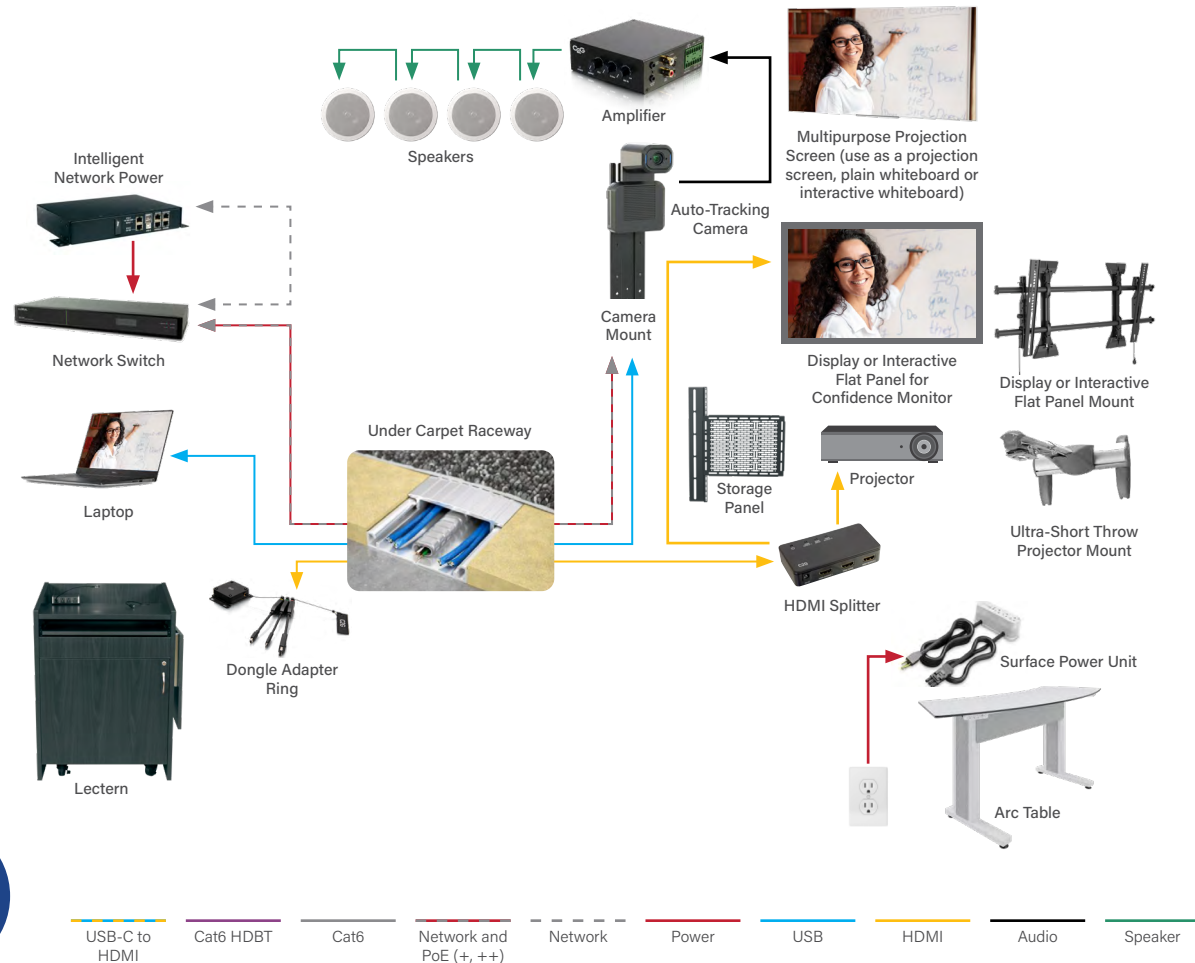

Ideal For: Video conferencing, lecture capture and multimedia support

Part Numbers

Vaddio IntelliSHOT Auto-Tracking Camera **999-21100-000**
Vaddio USB 3.0 Active Cable **440-1005-008**
Chief Above/Below IntelliSHOT Mount **FCA800E**
Chief Display Mount **LTM1U**
Chief Projector Mount **WM210AUS**
Chief Component Storage Panel **CSMP9X12**
Da-Lite IDEA Screen **25940T**
Luxul Network Switch **AMS-1208P**
Middle Atlantic L2 Series Lectern (See Parts List)
Middle Atlantic Premium+ Series RackLink **RLNK-P415**
Middle Atlantic Arc Table **TBL-ARC-3P-SH-WW**
Connectrac Under Carpet Raceway (coming soon)
CT.UCR-08-QD25
Wiremold ModPower Surface Units **MDSA10-WH**
C2G Amplifier **40881**
C2G HDMI Splitter **41057**
C2G Ceiling Speakers **39907**
C2G 6' HDMI Cable **C2G10377**
C2G 6' Cat6 Cable **03975**
C2G 50' Cat6 Plenum Cable **15274**
C2G 50' HDMI Cable (qty 2) **C2G10384**
C2G HDMI Dongle Adapter Ring **C2G30029**

[Get the Full List of Parts & Pricing](#)

Kick it Up a Notch

Upgrade Camera System

WHY: Add an AV-over-IP classroom system in a box for extended and networked video conferencing.

Full Control

WHY: Use a Vaddio Device Controller to easily select auto-framing sensitivity and recall camera presets.

Add Intelligent Power

WHY: Provides remote management for ultimate power control.