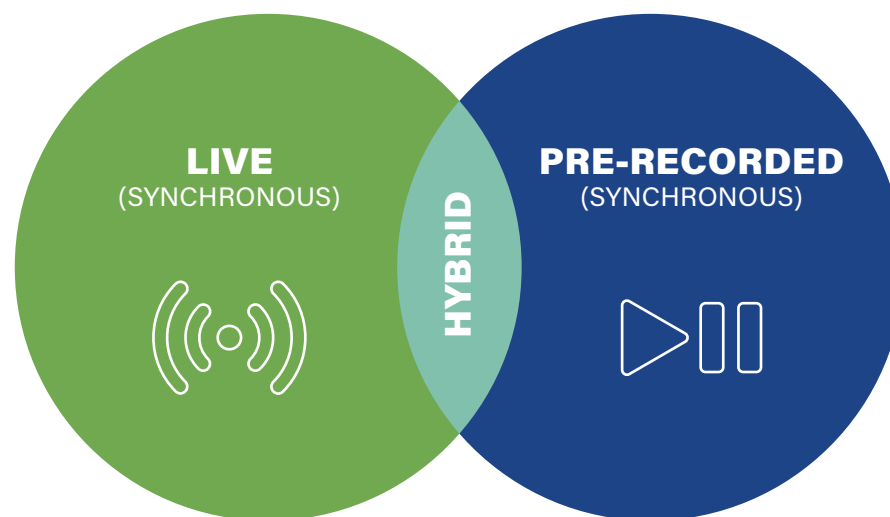

LEARNING STYLES DEFINED

Educators are embracing and becoming experts at using AV technology more than ever before. They have to give the constantly changing classroom environment that may switch between in-person, remote, or a mix.

AV equipment can help provide that high level of flexibility in content delivery to enhance the learning experience for both students and educators. Set up classrooms for lecture capture, live streaming, and more to meet day-to-day needs. As schools consider their strategies for hybrid and hyflex environments, it's important to keep in mind the varieties of distance learning to adapt to all learning needs.

3 TYPES OF DISTANCE LEARNING

ASYNCHRONOUS

Students learn at their own pace using content that was pre-recorded or researched separately.

To support asynchronous distance learning schools should consider installing lecture capture systems.

SYNCHRONOUS

Students and teachers meet at the same time usually through video conferencing platforms.

The students can ask questions and the teacher can provide instant feedback.

HYBRID

A combination of both asynchronous and synchronous distance learning.

Some face-to-face instruction and some independent learning.