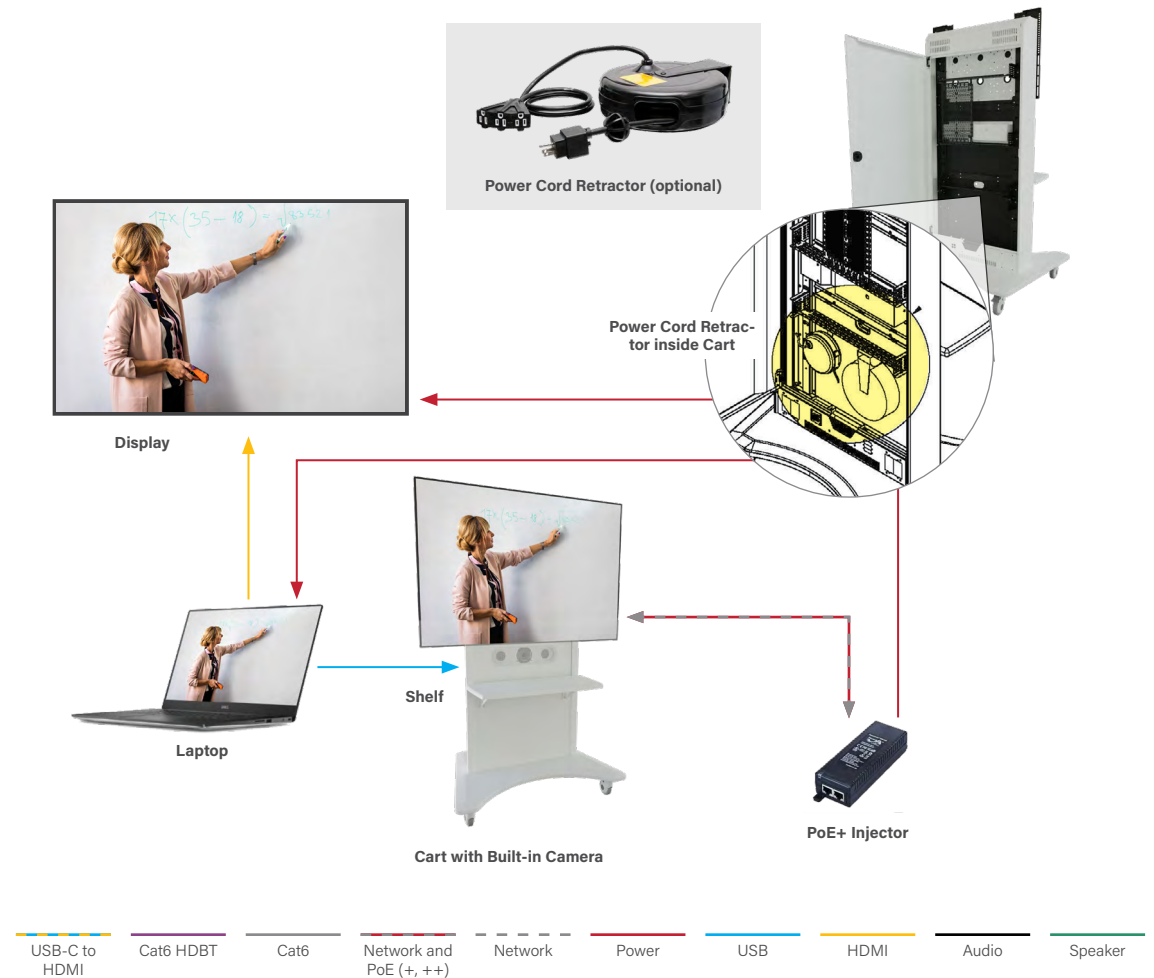

Middle Atlantic Power Strip (not shown) **PD-815SC-20**

Middle Atlantic Shelf **FVS-HS-FRTSHLF-WH**

C2G 12' HDMI Cable **50185**

Options

Middle Atlantic Power Cord Retractor Kit **FVS-800-RET15F**

Middle Atlantic Cat6 Cord Retractor **FVS-800-CAT6-20F**

Middle Atlantic RackLINK Power **RLNK-P415**

Luxul 4 Port PoE+ Network Switch **SW-100-04P**

C2G USB-C Docking Station **C2G54457**

C2G 6' USB Thunderbolt Cable **28842**

C2G 6' Cat6 Cable (Qty 3) **03967**

C2G 12' Cat6 Cable **03970**

Kick it Up a Notch

Add a Power Cord Retractor

WHY: Added flexibility—move the cart up to 15 feet from the outlet.

Add Cable Retractor for Network

WHY: Keep those high bandwidth connections high quality—and move up to 20 feet away from the ethernet jack.

Add a Docking Station

WHY: Makes it easy to use your own device for collaboration.

Add a Vaddio TableMIC

WHY: Extend the pickup range so everyone can be heard.

Why We Love It

- Just add a display (or interactive display) and a laptop—and teach anywhere
- Optional shelf and cable retractors allow customization and convenience
- All-in-one design makes deployment quick and easy for multiple classrooms or sharing the technology
- Roll it off the crate and into a classroom in minutes
- Video and audio are built into the cart, allowing for worry-free tampering of interrupting the setup

Ideal For: Flexibility with the technology, hybrid and hyflex classrooms