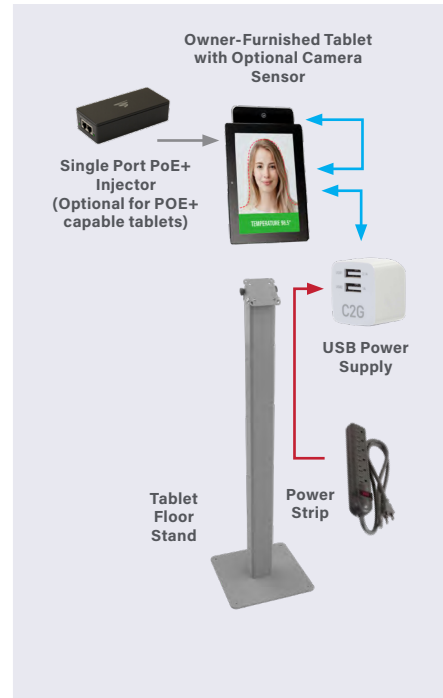

Tablet Floor Stand with Owner-Furnished Tablet for Temperature Sensing