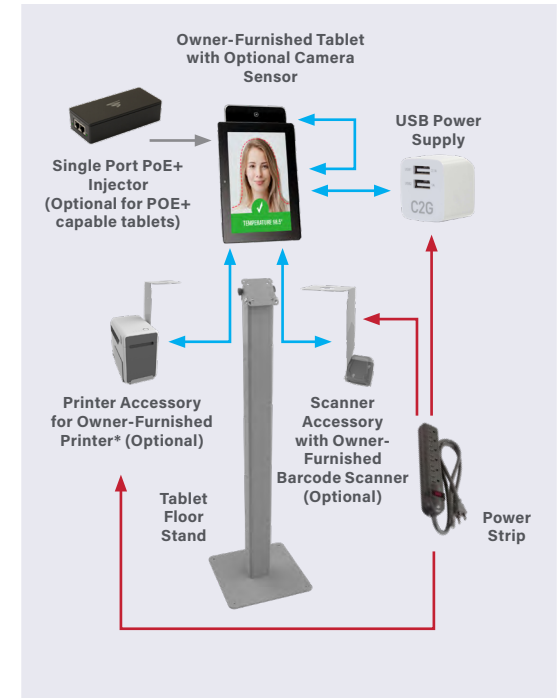

Tablet Floor Stand with Owner-Furnished Tablet for Temperature Sensing + Admission Capabilities