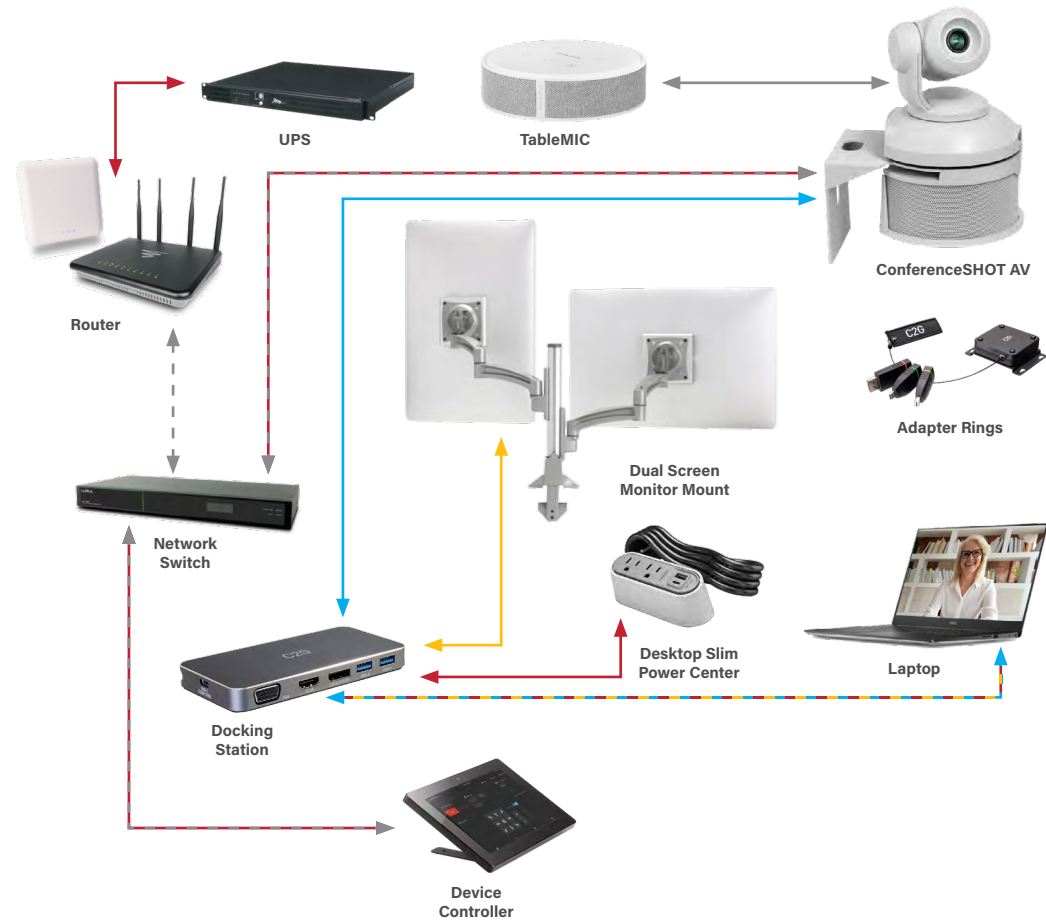

WORKING/LEARNING FROM HOME

Part Numbers

Vaddio ConferenceSHOT AV Bundle - TableMIC 1
999-99950-300W (White)

Vaddio Device Controller **999-42300-000**

Vadido USB 3 Active Cable 26' **440-1005-008**

Luxul Network Switch **AMS-1208P**

Luxul Router **WS-250**

Chief Kontour Dual Screen Monitor Mount **K2C220S**

C2G Docking Station **54439**

C2G 10' Cat6 (qty 4) **00817**

C2G 10' HDMI **56784**

C2G 10' DP-HDMI **54327**

C2G Retractable Universal Mount
4K HDMI Adapter Ring **29879**

Middle Atlantic Select Series UPS
Backup Power, 1RU, 500VA **UPS-S500R**

Wiremold Desktop Power
Center Slim **WSPC220CWH**

Why We Love It

- High quality audio with echo cancellation
- Frees up your workspace
- Synchronous **learning solution**

Ideal For: Distance learning, lecture capture, streaming and video conferencing

Kick it Up a Notch

Add Intelligent Power

WHY: Provides remote management for ultimate power control.

Store Gear Like a Pro

WHY: AV Racks protect the longevity of your investment by providing proper thermal and cable management.

Invest in More Audio

WHY: Make sure content and virtual participants can be heard from anywhere.