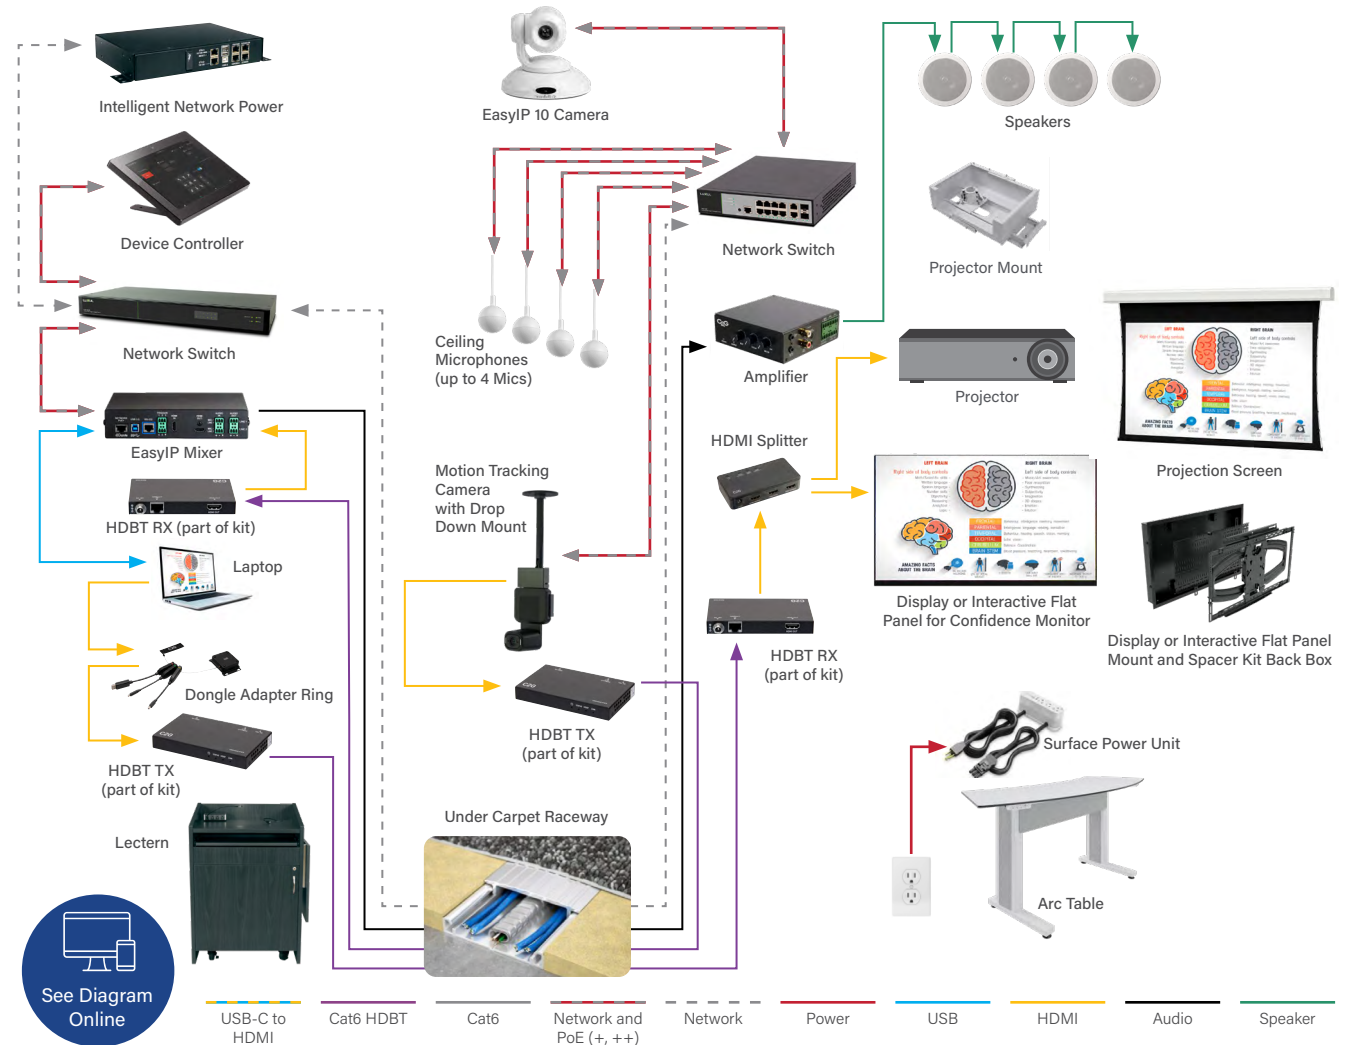

#### Enhance Camera Coverage

**WHY:** Add extra cameras to provide for better classroom coverage.

#### 'No-Touch' Camera Angle Changes

**WHY:** Trigger devices like StepVIEW Mats and AutoVIEW IR Sensors from Vaddio allow instructors to present from different areas of the room, like a whiteboard, providing optimal viewing for students in-class and those remote.