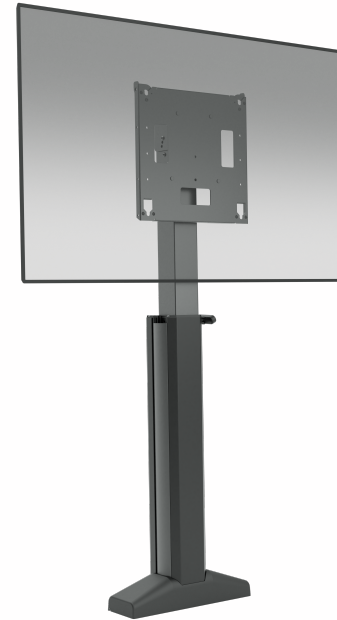

Large Capacity Flat Panel Electric Height Adjustable Cart (LPE1U) & Floor Support Mount (LFE1U) Launch Kit

LPE1U & LFE1U Product Links & Material Downloads

- [LPE1U Series Page](#)
- [LFE1U Series Page](#)
- [Video – LFE1U & LPE1U Overview](#)
- [Video – LFE1U Installation](#)
- [Product Flyer](#)
- [Images](#)

**[CLICK HERE
TO DOWNLOAD](#)**

- Marketing Descriptions
- Press Release
- Product Literature
- Product Presentation
- Chief Logos

LFE1U - Stand

LPE1U - Cart

Optional Accessories: Large Height Adjustable Cart & Stand

Control Accessories

- [PACREM](#): Remote Control Kit (sold separately)
- [PACBLU](#): Bluetooth® Dongle (sold separately)

Shelf Accessories

- [PAC810](#): Video Conferencing Camera Shelf – 9”
- [PAC811](#): Video Conferencing Camera Shelf – 14”
- [PAC800HS](#): Above/Below HuddleSHOT All-in-One Conferencing Camera Shelf for Large Displays
- [PAC810HS](#): Above/Below HuddleSHOT All-in-One Conferencing Camera Shelf for XL Displays
- [PAC870](#): Height Adjustable Accessory Shelf
- [PAC103](#): Accessory Shelf Safety Strap
- More accessories available at legrandav.com