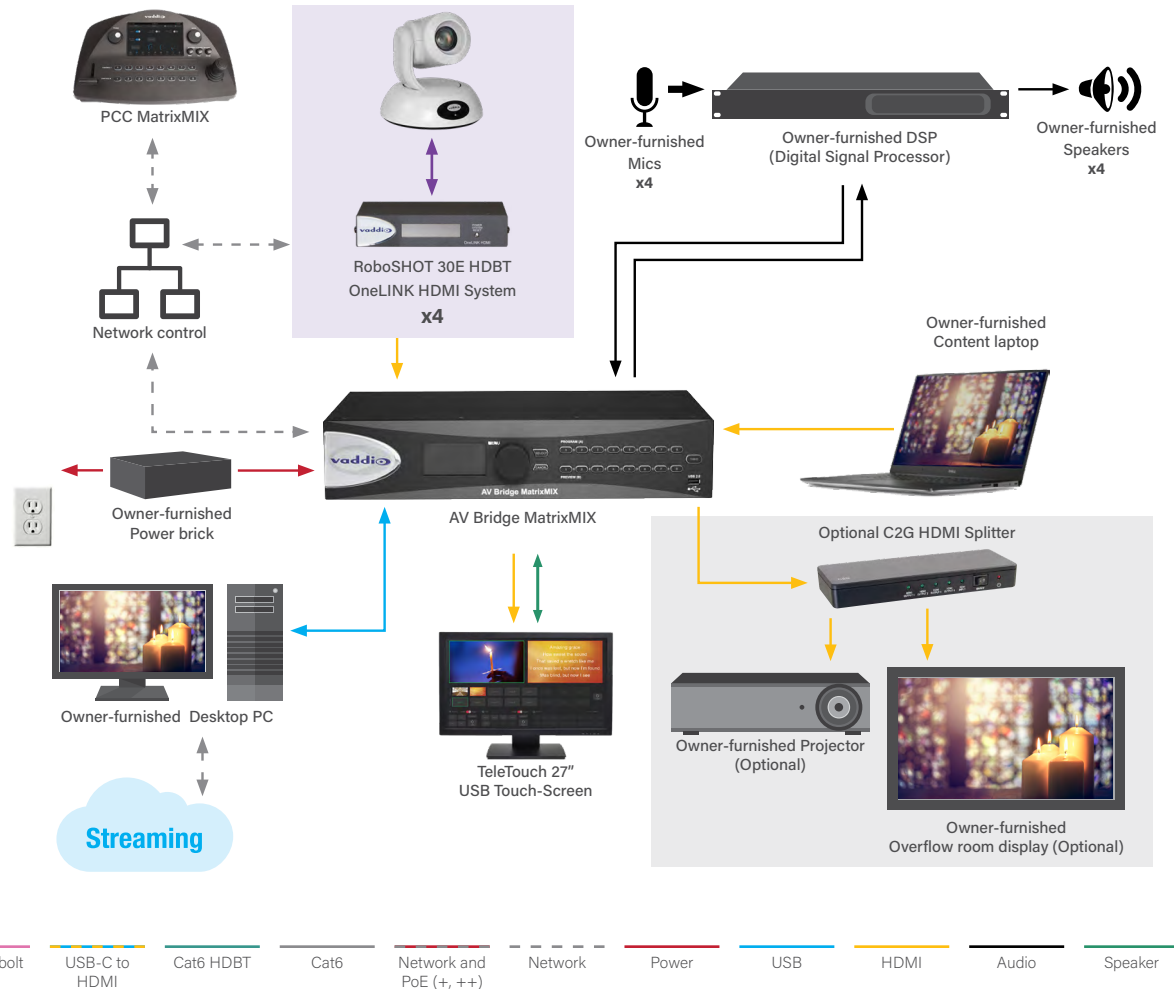

MULTI-FUNCTIONAL VENUE

Why We Love It

This multi-functional feature set offers combined switching, advanced camera control, and graphics mixing capabilities for a single, easy-to-use livestreaming solution.

PART NUMBERS

Vaddio AV Bridge MatrixMIX Production System
(Includes PCC MatrixMIX and AV Bridge MatrixMIX)
999-5660-500

Vaddio RoboSHOT 30E HDBT OneLINK HDMI System
999-99630-100W x4

Vaddio TeleTouch 27" USB Touch-Screen
999-80000-027

Optional
C2G HDMI Splitter
41058

 **Get the Full List of Parts & Pricing**

Kick it Up a Notch

Catch More Angles

WHY: Add another camera to create production variety with multiple presets, angles and locations.

Control Your Production

WHY: Add an extra controller to divide camera operation and video switching among multiple operators.