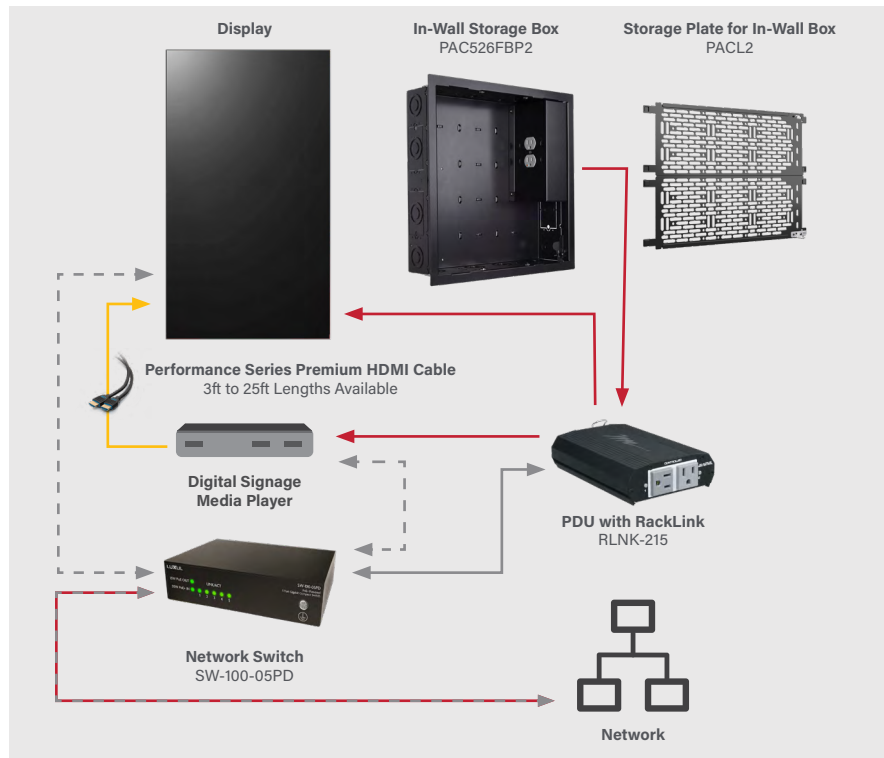

On-Wall Kiosk

Why We Love It

- Create an all-in-one solution by using LeverLock small device mounting
- Comes in portrait or landscape to fit the wall space and fully support content
- Protective glass option for high-traffic areas where you want extra security

Ideal For: Advertising, event schedules, wayfinding, security messaging

Impact Series On-Wall Kiosk Fan Kit
PACFAN1

*Also available in landscape
LW55UW

Impact On-Wall Kiosk with Protective Glass
LW55UWP

Download the BOM