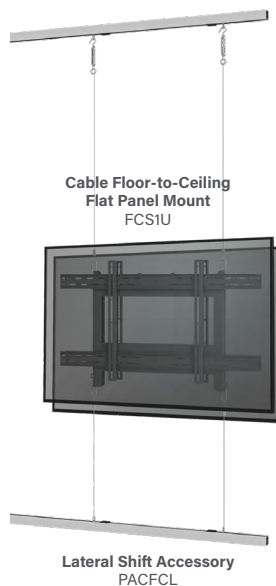

Cable Floor-To-Ceiling Mount

Why We Love It

- Gets signage right up to the window for maximum impact
- Elegant support system enhances aesthetics
- Lateral Shift Accessory allows for both flexible and exact placement of displays
- Keep accompanying equipment close with the Above Ceiling Storage Box

Ideal For: In-window retail applications to grab attention of anyone passing by

Ceiling Storage Box (with 2 outlets)
CMS492P2

Cable Floor-to-Ceiling Flat Panel Mount
FCS1U

Lateral Shift Accessory
PACFCL

PDU and Digital Signage Media Player mounted inside Ceiling Storage Box