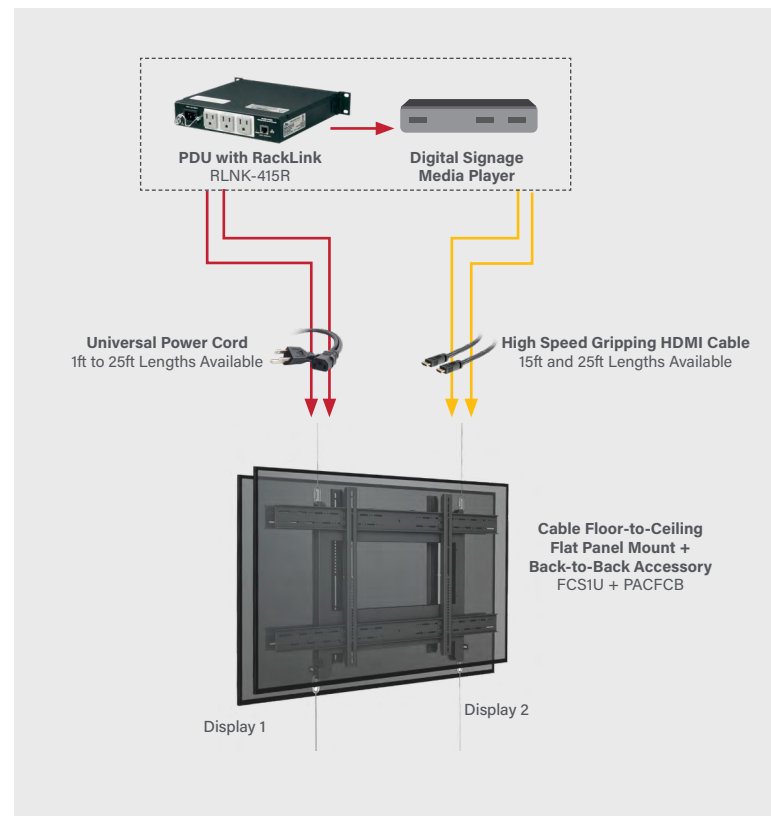

Cable Floor-To-Ceiling Mount

Why We Love It

- Gets signage right up to the window for maximum impact
- Elegant support system enhances aesthetics
- Lateral Shift Accessory allows for both flexible and exact placement of displays
- Keep accompanying equipment close with the Above Ceiling Storage Box

Ideal For: In-window retail applications to grab attention of anyone passing by

Ceiling Storage Box (with 2 outlets)
CMS492P2

Cable Floor-to-Ceiling Flat Panel Mount
FCS1U

Lateral Shift Accessory
PACFCL

PDU and Digital Signage Media Player mounted inside Ceiling Storage Box

Download the BOM

PRODUCT LINKS | PRICING
AND KICK-IT-UP A NOTCH PRODUCTS

Power HDMI