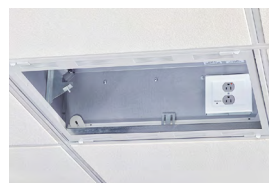

Cable Floor-To-Ceiling Mount

Why We Love It

- Gets signage right up to the window for maximum impact
- Elegant support system enhances aesthetics
- Lateral Shift Accessory allows for both flexible and exact placement of displays
- Keep accompanying equipment close with the Above Ceiling Storage Box

Ideal For: In-window retail applications to grab attention of anyone passing by

Ceiling Storage Box (with 2 outlets)
CMS492P2

Cable Floor-to-Ceiling Flat Panel Mount
FCS1U

Lateral Shift Accessory
PACFCL

PDU and Digital Signage Media Player mounted inside Ceiling Storage Box