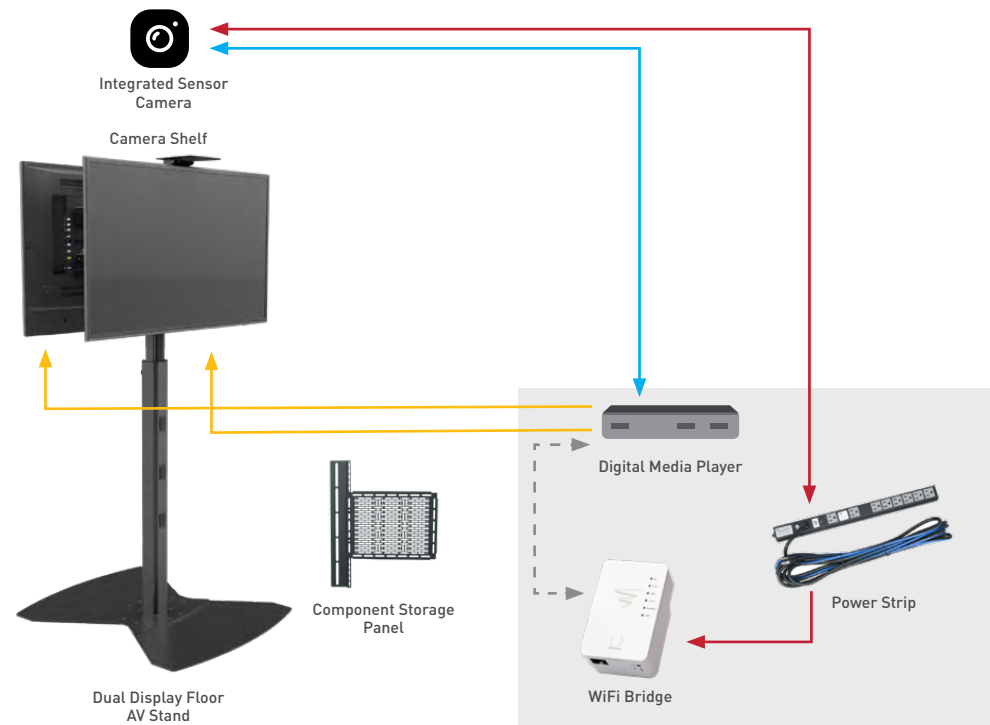

FLOOR STAND - DUAL DISPLAY

Why We Love It

- Back-to-back design allows for different information on each side of the stand
- Securely manage equipment on a storage panel between the displays
- Bring this portable solution just about anywhere

Part Numbers

Chief Medium Flat Panel Dual Display Floor AV Stand
MF2UB

Chief Video Conferencing Camera Shelf
PAC715

Chief Component Storage Panel, Interface
CSMP9X12

Middle Atlantic Forward Small Device Mounting Clamps
(Qty 2) **FWD-SIDECLMP-4**

Middle Atlantic Slim Power Strip
PD-815SC-20

C2G 3' CAT6 Snagless Cable
27131

C2G 6' High Speed HDMI Cable (Qty 2)
29677

Luxul AC1200 WiFi Bridge + Range Extender
P40

[Get the Full List of Parts & Pricing](#)

Kick it Up a Notch

Add Intelligent Power

WHY: Provides remote management for ultimate power control.

Change Content Quickly

WHY: IP Encoders/Decoders allow for content updates on-the-fly.

Add Remote Devices

WHY: Updated HDBaseT systems allow computers and other devices to be hundreds of feet from the displays.

AV

AMAZING AV EXPERIENCES | legrandav.com

[CONTACT US](#)

©2020 Legrand AV Inc. 200371 Rev A 7/20 C2G, Chief, Da-Lite, Luxul, Middle Atlantic Products, Vaddio and Wiremold are registered trademarks of Legrand AV Inc. All other brand names or marks are used for identification purposes and are trademarks of their respective owners. All patents are protected under existing designations. Other patents pending.

Commercial AV Brands C2G | Chief | Da-Lite | Luxul | Middle Atlantic | Vaddio | Wiremold