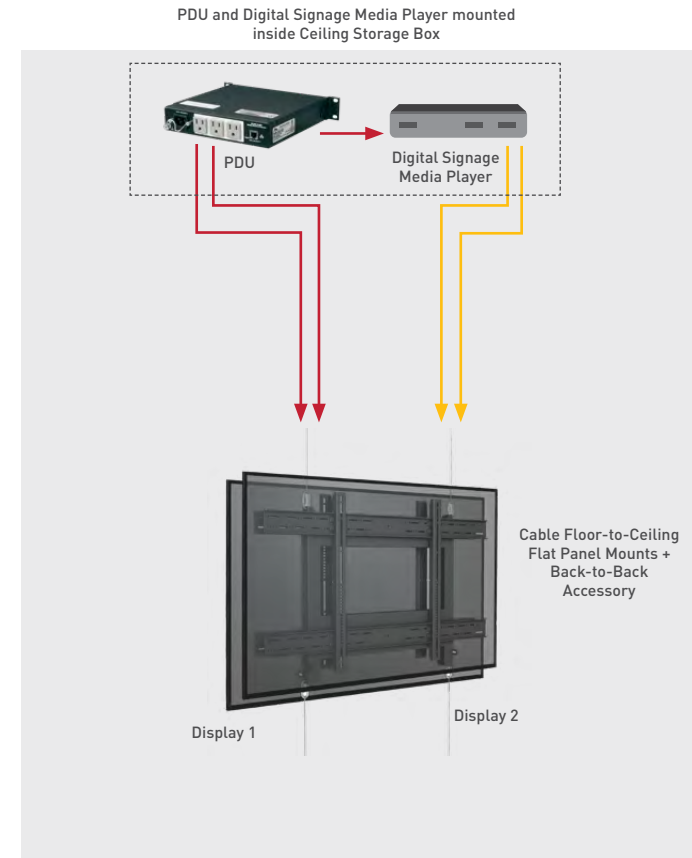

### Go Wireless

**WHY:** Wireless options allow guest network WiFi for surveys and other 2-way interactions.

Ceiling Storage Box

Lateral Shift Accessory

## Why We Love It

- Adds a "Wow" factor, as displays appear to be floating
- Lateral Shift Accessory allows for both flexible and exact placement of displays
- Above Ceiling Storage Box holds all the small components