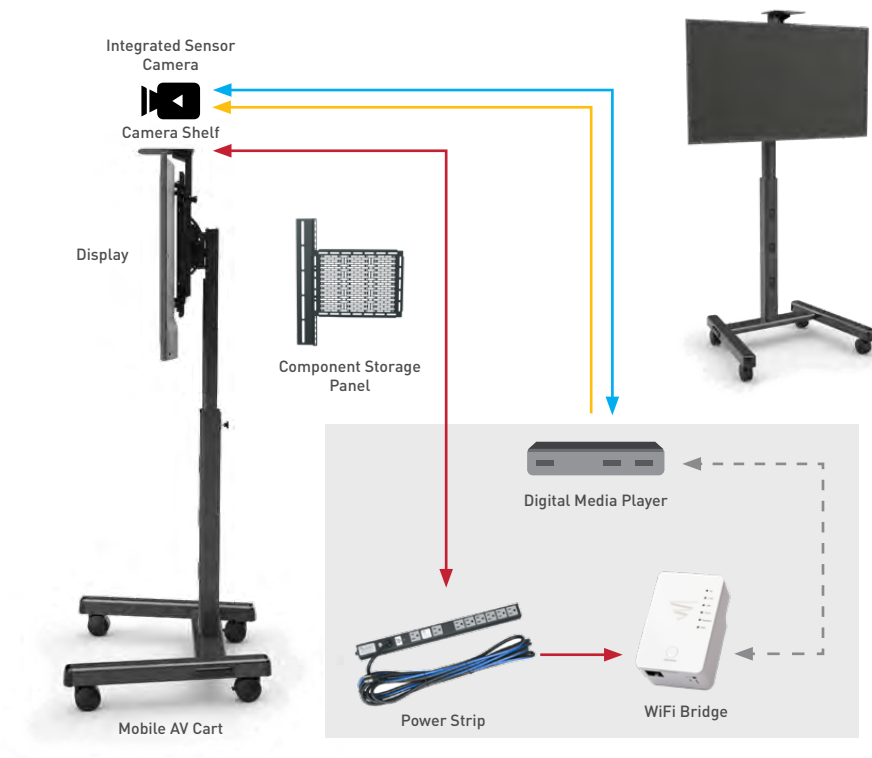

MOBILE CART - SINGLE DISPLAY

Why We Love It

- Convenient way to meet health protocol guidelines in any location
- Accessories allow for ease in locating equipment and servicing the equipment
- Health protocol solutions brings peace of mind to employees and their environments

Part Numbers

Chief Medium Flat Panel Mobile AV Cart
MFCUB

Chief Video Conferencing Camera Shelf
PAC715

Chief Component Storage Panel, Interface
CSMP9X12

Middle Atlantic Forward Small Device Mounting Clamps
(Qty 2) **FWD-SIDECLMP-4**

Middle Atlantic Slim Power Strip
PD-815SC-20

C2G 3' CAT6 Snagless Cable
27131

C2G 6' High Speed HDMI Cable
29677

Luxul AC1200 WiFi Bridge + Range Extender
P40

Kick it Up a Notch

Add Intelligent Power

WHY: Provides remote management for ultimate power control.

Bigger is Better

WHY: Upgrade to a larger AV Cart to handle bigger displays or more accessory shelves.

AMAZING AV EXPERIENCES | legrandav.com

CONTACT US

©2020 Legrand AV Inc. 200370 Rev A 7/20 C2G, Chief, Da-Lite, Luxul, Middle Atlantic Products, Vaddio and Wiremold are registered trademarks of Legrand AV Inc. All other brand names or marks are used for identification purposes and are trademarks of their respective owners. All patents are protected under existing designations. Other patents pending.

Commercial AV Brands C2G | Chief | Da-Lite | Luxul | Middle Atlantic | Vaddio | Wiremold