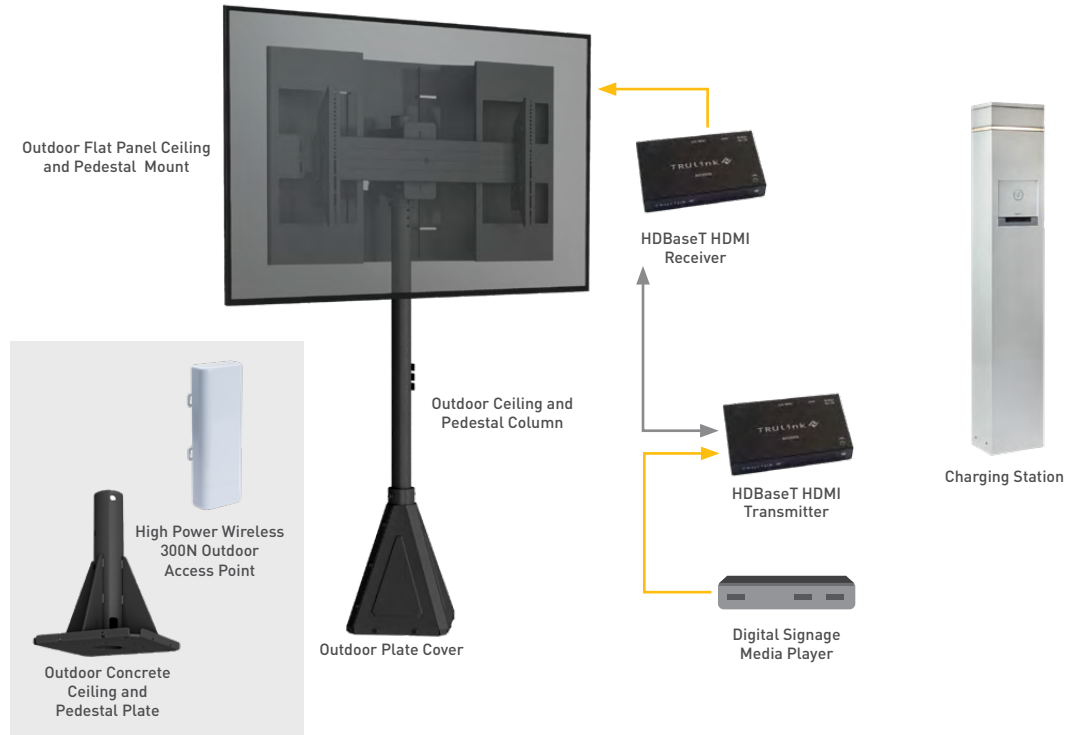

OUTDOOR PEDESTAL - SINGLE DISPLAY

Why We Love It

- Robust design protects equipment from the elements
- Nearby charging station encourages longer dwell times at the display
- Outdoor-rated paint means premium appearance is retained for years

Part Numbers

Chief Outdoor Flat Panel Single Ceiling/Pedestal Mount
OLCM1U

Chief 5-6' Outdoor Ceiling and Pedestal Column
ODAC0506B

Chief Outdoor Concrete Ceiling and Pedestal Plate
ODA330B

Chief Outdoor Plate Cover
ODAPCVRB

Middle Atlantic Charging Station with Accent Light, 2-Gang **XCSAL2GRU-BZ**

C2G HDMI HDBaseT over Cat Extender Box Transmitter to Box Receiver Kit **29210**

C2G 3' High Speed HDMI Cable (Qty 2)
56782

C2G 100' Cat6 Snagless Cable
10322

Luxul High Power Wireless 300N Outdoor Access Point
XAP-1240

[Get the Full List of Parts & Pricing](#)

Kick it Up a Notch

Perfect Viewing Angle

WHY: Articulating wall mount allows for many screens positions.

Change Content Quickly

WHY: IP Encoders/Decoders allow for content updates on-the-fly.

legrand | AV

AMAZING AV EXPERIENCES | legrandav.com

CONTACT US

©2020 Legrand AV Inc. 200372 Rev A 7/20 C2G, Chief, Da-Lite, Luxul, Middle Atlantic Products, Vaddio and Wiremold are registered trademarks of Legrand AV Inc. All other brand names or marks are used for identification purposes and are trademarks of their respective owners. All patents are protected under existing designations. Other patents pending.

Commercial AV Brands C2G | Chief | Da-Lite | Luxul | Middle Atlantic | Vaddio | Wiremold