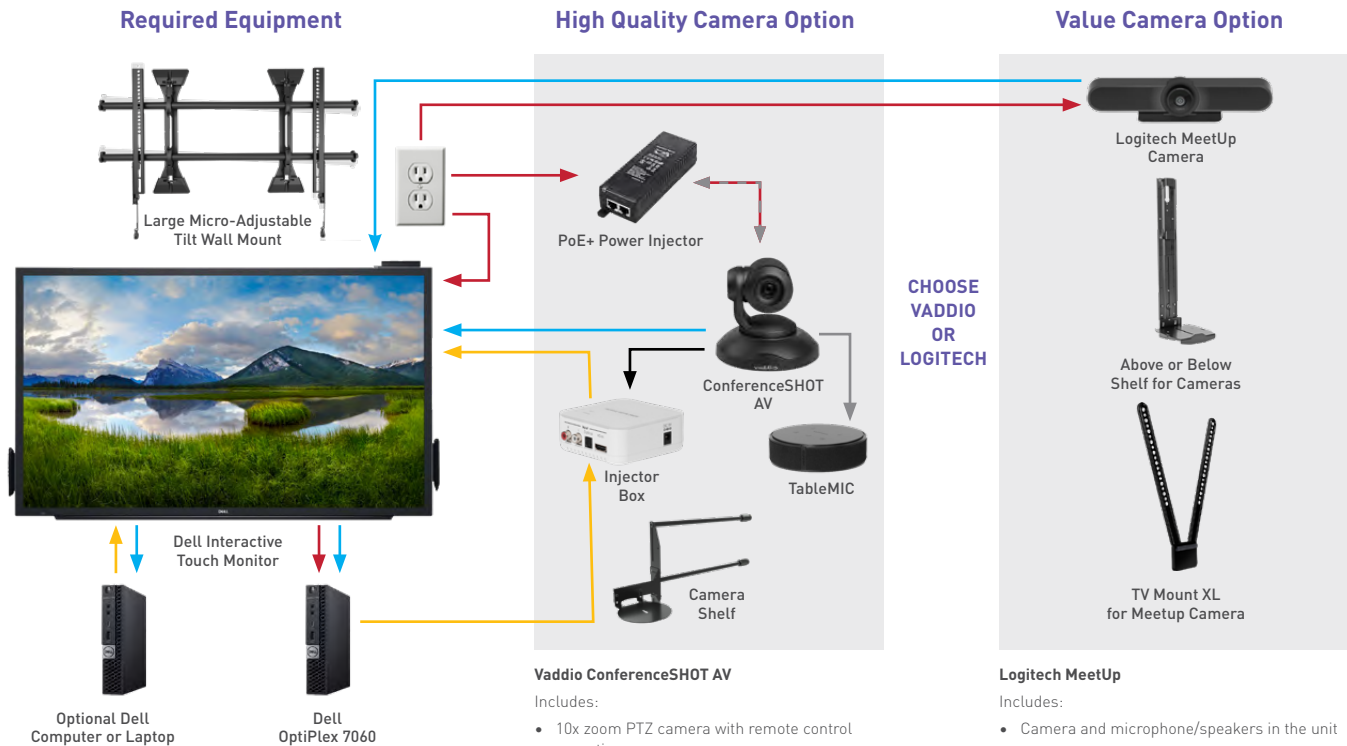

### Add on Premium Camera Equipment:

Vaddio ConferenceSHOT AV Bundle –  
TableMIC **999-99950-500B** (Black)

Chief Fusion Side Camera Shelf **FCA850**

C2G 6' HDMI Cable **56783** (Qty 2)

C2G 25' CAT6 Cable **27135**

C2G 6' CAT6 **27153**

Add On for External Computer:

C2G 25' HDMI Cable **41451**

Vaddio 26.2' USB 3.0 Cable **440-1005-008**

### Add on Logitech MeetUp

Logitech MeetUp **960-001101**

Chief Above/Below Camera Shelf **FCA810**

or Logitech TV Mount XL for MeetUp **939-001656**

 [Get the Full List of Parts, Pricing, and Chief Compatibility Chart](#)